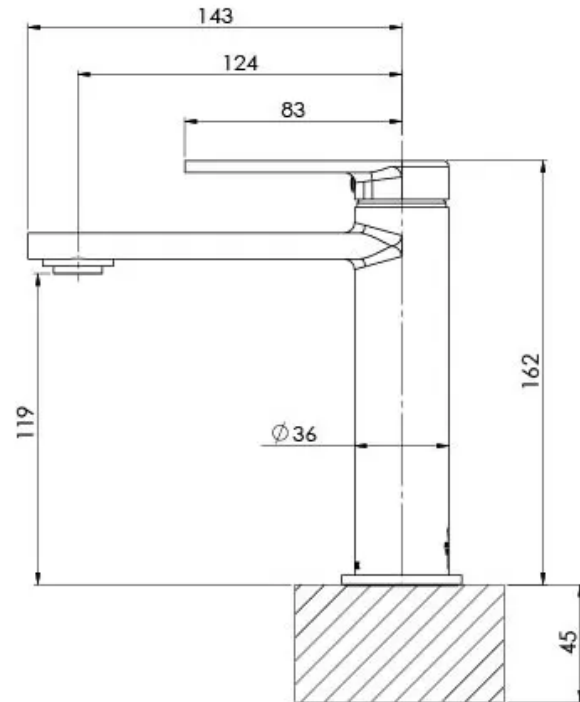

TEEL

TEEL BASIN MIXER

SPECIFICATIONS

AVAILABLE IN

118-7700-00
Chrome

118-7700-40
Brushed Nickel

118-7700-30
Gun Metal

118-7700-10
Matte Black

INFORMATION

Temperature Rating
1 - 75°C

Pressure Rating
150 - 500kPa

MAINTENANCE AND CARE:

- All surfaces should be cleaned with mild liquid detergent or soap and water.
- Do not use cream cleaners or citrus based cleaning products, as they are abrasive.
- Use of unsuitable cleaning agents may damage the surface.
- Any damage caused in this way will not be covered by warranty.

Please visit <https://www.phoenixtapware.com.au/warranty> to view the full warranty

While we aim to ensure the specifications shown are correct at time of printing, Phoenix Tapware reserves the right to make modifications without prior notice. Always use the physical product measurements for mark-ups and roughing-in as the line drawing shown may differ from the actual product over time. All measurements are shown in millimetres. Colours may vary from image shown.

Ph: +61 3 9780 4200
28/04/2023
[phoenixtapware.com.au](https://www.phoenixtapware.com.au)