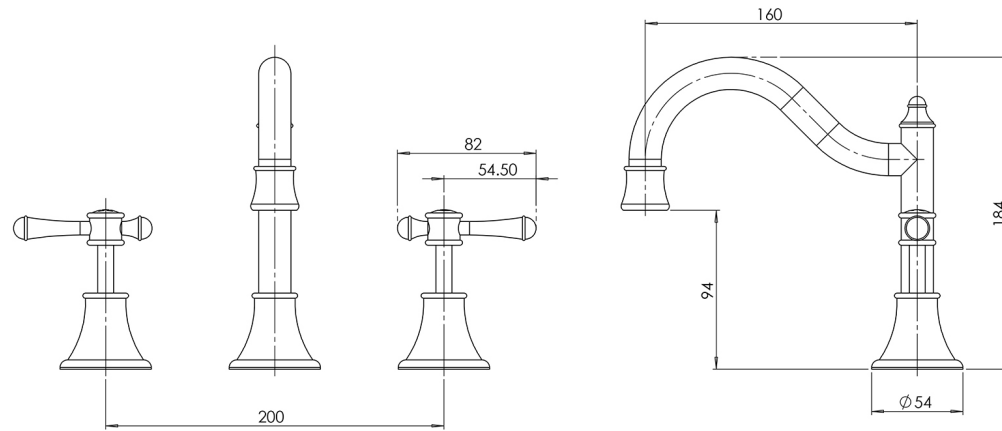

NOSTALGIA

NOSTALGIA LEVER BASIN SET SHEPHERDS CROOK

SPECIFICATIONS

AVAILABLE IN

NS104L CHR
Chrome

NS104L-40
Brushed Nickel

NS104L-33
Antique Black

INFORMATION