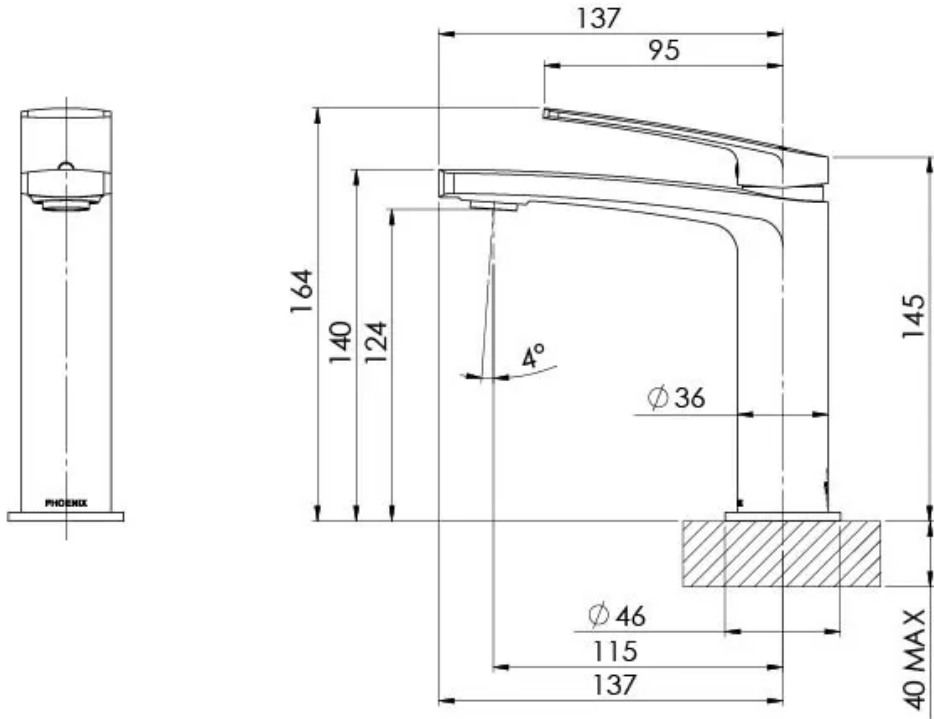

## SPECIFICATIONS

Please visit <https://www.phoenixtapware.com.au/warranty> to view the full warranty

While we aim to ensure the specifications shown are correct at time of printing, Phoenix Tapware reserves the right to make modifications without prior notice. Always use the physical product measurements for mark-ups and roughing-in as the line drawing shown may differ from the actual product over time. All measurements are shown in millimetres. Colours may vary from image shown.