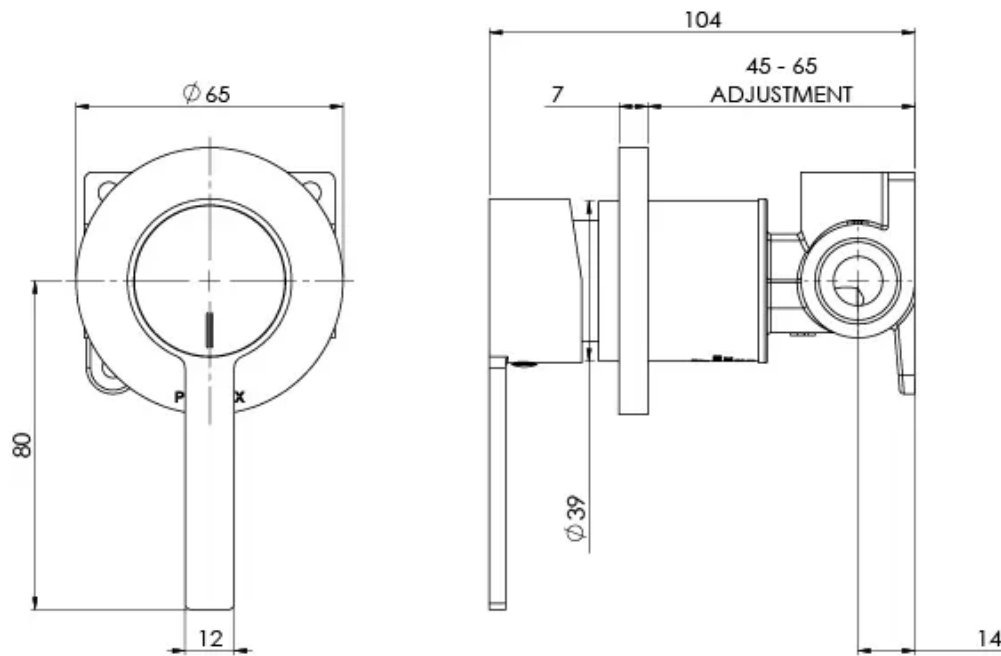

LEXI MKII

LEXI MKII SHOWER / WALL MIXER

SPECIFICATIONS

AVAILABLE IN

123-7800-00
Chrome

123-7800-40
Brushed Nickel

123-7800-10
Matte Black

INFORMATION

Please visit <https://www.phoenixtapware.com.au/warranty> to view the full warranty

While we aim to ensure the specifications shown are correct at time of printing, Phoenix Tapware reserves the right to make modifications without prior notice. Always use the physical product measurements for mark-ups and roughing-in as the line drawing shown may differ from the actual product over time. All measurements are shown in millimetres. Colours may vary from image shown.