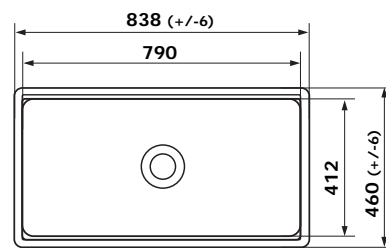

CLOTAIRE-1W
SINGLE BOWL CERAMIC SINK

- Bowl Depth – 200mm
- Overall Sink Size – D 200 x L 595 x W 500mm

CLOTAIRE-2W
DOUBLE BOWL CERAMIC SINK

- Bowl Depth – 220mm
- Overall Sink Size – D 220 x L 800 x W 500mm

LEGRANDE-1W
LEGRANDE SINGLE BOWL REVERSIBLE FIRECLAY

- Bowl Depth – 280mm
- Overall Sink Size – L762mm x W460mm x D258mm

LEGRANDE-2W
LEGRANDE LARGE SINGLE & A HALF BOWL REVERSIBLE FIRECLAY

- Bowl Depth – 280mm
- Overall Sink Size – L838mm x W460mm x D258mm

LEGRANDE-3W
LEGRANDE LARGE BOWL REVERSIBLE FIRECLAY

- Bowl Depth – 280mm
- Overall Sink Size – L838mm x W460mm x D258mm

HENRI-3W
ONE AND A HALF BOWL CERAMIC SINK

- Bowl Depth – 220mm
- Overall Sink Size – D 220 x L 997 x W 470mm

LOUIS-3W
ONE AND A HALF BOWL CERAMIC SINK

- Bowl Depth – 220mm
- Overall Sink Size – D 220 x L 997 x W 480mm

HENRI-2W
LARGE SINGLE BOWL CERAMIC SINK

- Bowl Depth – 220mm
- Overall Sink Size – D 220 x L 795 x W 470mm