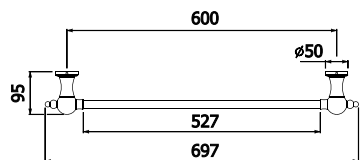

900051 (chrome)
900051BN (brushed nickel)
900051BR (bronze)

600MM TOWEL RAIL