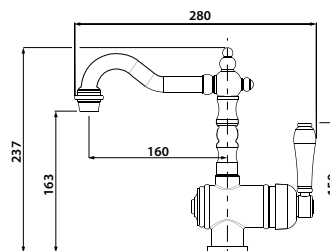

9010C (chrome)
9010BN (brushed nickel)
9010BR (bronze)

BASIN MIXER

- 4 Star Flow Rate 7.5L/min
- WELS Registration #T25138

2150C (chrome)
2150BN (brushed nickel)
2150BR (bronze)

SIDE LEVER BASIN MIXER

- 6 Star Flow Rate 4.5L/min
- WELS Registration #T20767