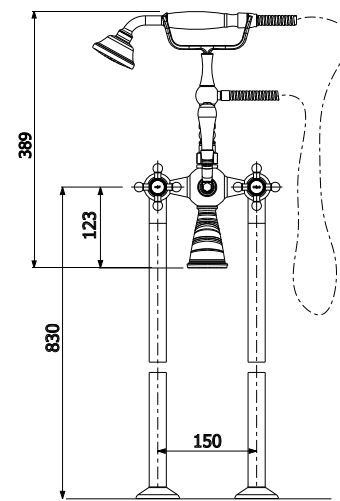

- 700007 (chrome)
- 700007BN (brushed nickel)
- 700007BR (bronze)

FLOOR MOUNTED BATH FILLER

3 Star Flow Rate 8.5L/min
WELS Registration #S11696