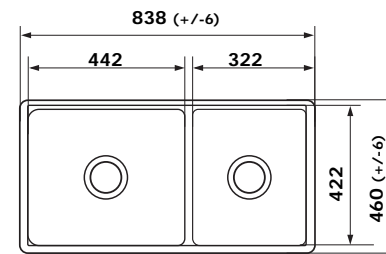

CLOTAIRE-1W
SINGLE BOWL CERAMIC SINK

- Bowl Depth – 200mm
- Overall Sink Size – D 200 x L 595 x W 500mm

CLOTAIRE-2W
DOUBLE BOWL CERAMIC SINK

- Bowl Depth – 220mm
- Overall Sink Size – D 220 x L 800 x W 500mm

LEGRANDE-1W
LEGRANDE SINGLE BOWL REVERSIBLE FIRECLAY

- Bowl Depth – 280mm
- Overall Sink Size – L762mm x W460mm x D258mm

LEGRANDE-2W
LEGRANDE LARGE SINGLE & A HALF BOWL REVERSIBLE FIRECLAY

- Bowl Depth – 280mm
- Overall Sink Size – L838mm x W460mm x D258mm

LEGRANDE-3W
LEGRANDE LARGE BOWL REVERSIBLE FIRECLAY

- Bowl Depth – 280mm
- Overall Sink Size – L838mm x W460mm x D258mm

HENRI-3W
ONE AND A HALF BOWL CERAMIC SINK

- Bowl Depth – 220mm
- Overall Sink Size – D 220 x L 997 x W 470mm

LOUIS-3W
ONE AND A HALF BOWL CERAMIC SINK

- Bowl Depth – 220mm
- Overall Sink Size – D 220 x L 997 x W 480mm

HENRI-2W
LARGE SINGLE BOWL CERAMIC SINK

- Bowl Depth – 220mm
- Overall Sink Size – D 220 x L 795 x W 470mm