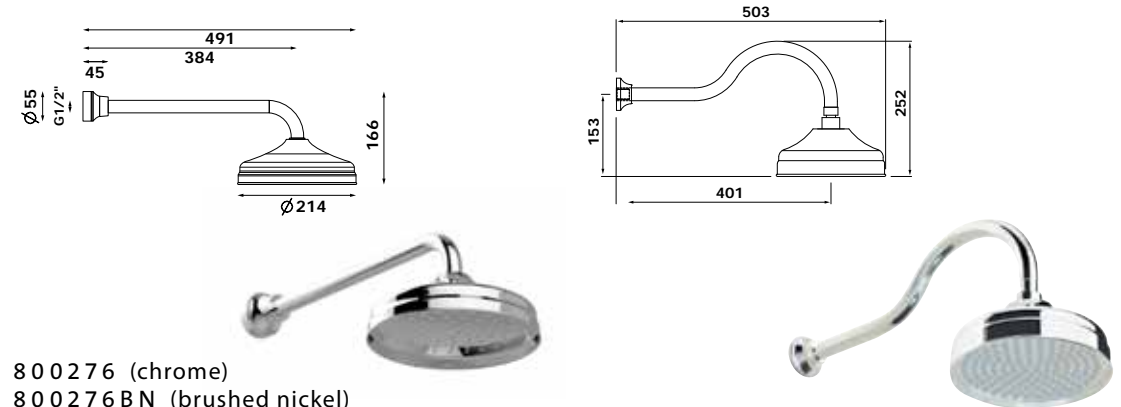

BYRON CLEARSTONE BATH 21127/21128 IS AVAILABLE FROM OUR GARETH ASHTON RANGE

- 700006 (chrome)
- 700006BN (brushed nickel)
- 700006BR (bronze)

WALL MOUNTED BATH FILLER

3 Star Flow Rate 8.5L/min
WELS Registration #S11696

- 700007 (chrome)
- 700007BN (brushed nickel)
- 700007BR (bronze)

FLOOR MOUNTED BATH FILLER

3 Star Flow Rate 8.5L/min
WELS Registration #S11696

PROVINCIAL COLLECTION

PRHS (chrome)
PROVINCIAL HAND SHOWER
 3 Star Flow Rate 8.0L/min
 WELS Registration #S15034

900069 (chrome)
900069BN (brushed nickel)
900069BR (bronze)
SHOWER ON RAIL
 3 Star Flow Rate 8.5L/min
 WELS Registration #S11239

800276 (chrome)
800276BN (brushed nickel)
800276BR (bronze)
PROVINCIAL SHOWER
 3 Star Flow Rate 9.0L/min
 WELS Registration #S11572