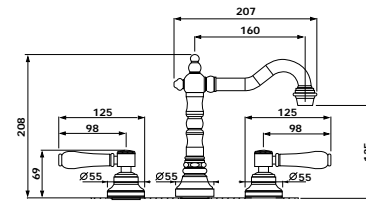

9010C (chrome)
9010BN (brushed nickel)
9010BR (bronze)

BASIN MIXER

- 4 Star Flow Rate 7.5L/min
- WELS Registration #T25138

2150C (chrome)
2150BN (brushed nickel)
2150BR (bronze)

SIDE LEVER BASIN MIXER

- 6 Star Flow Rate 4.5L/min
- WELS Registration #T20767