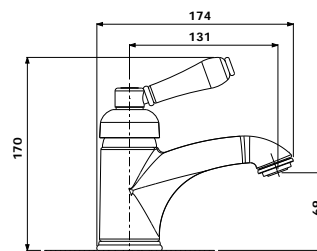

BATHROOM TAPWARE

Inspired by the timeless elegance of a classical Tuscan villa, The Provincial Collection includes a hand-picked selection of superb bathroom taps, accessories and showers that are as functional as they are beautiful – all crafted in accordance with Armando Vicario's meticulous standards of quality, water efficiency and design.

9010C (chrome)
9010BN (brushed nickel)
9010BR (bronze)

BASIN MIXER

- 4 Star Flow Rate 7.5L/min
- WELS Registration #T25138