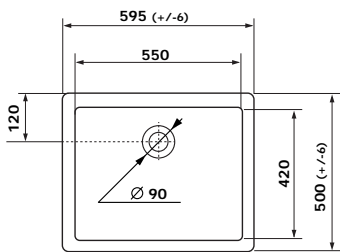

- Overall Basin Size – D 470 x L 650 x H 170mm

13140/13141

EDWARDIAN 120CM CERAMIC BASIN & STAND WITH PLUG & WASTE

- 13140 1TH
- 13141 3TH* (tapholes: middle 35mm, both sides 30mm)

22617

ARCADE THREE FOLD MIRROR CHROME

CLOTAIRE-1W
SINGLE BOWL CERAMIC SINK

- Bowl Depth – 200mm
- Overall Sink Size – D 200 x L 595 x W 500mm

CLOTAIRE-2W
DOUBLE BOWL CERAMIC SINK

- Bowl Depth – 220mm
- Overall Sink Size – D 220 x L 800 x W 500mm