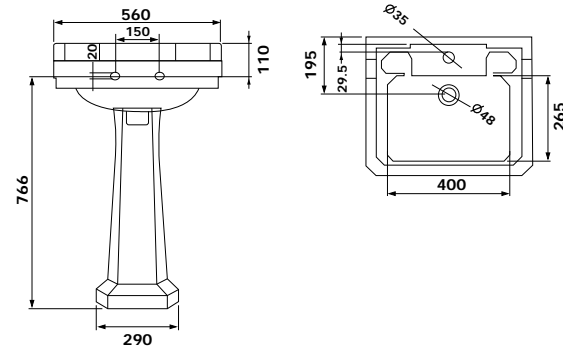

13134/13135

EDWARDIAN 56CM BASIN & PEDESTAL WITH PLUG & WASTE

- 13134 1TH
- 13135* 3TH (tapholes: middle 35mm, both sides 30mm)

13132/13133

EDWARDIAN 56CM CERAMIC BASIN & STAND WITH PLUG & WASTE

- 13132 1TH
- 13133* 3TH (tapholes: middle 35mm, both sides 30mm)

BURLINGTON BASINS, STANDS AND MIRRORS

From the late 1800's into the 1900's Britain lead the way in bathroom design and performance. The Burlington Edwardian Collection brings together a range of basins with stands and mirrors that offer traditional bathroom designs for you to create a classical British Bathroom from these eras of great design.

Burlington®

13136/13137

EDWARDIAN 61CM CERAMIC BASIN & STAND WITH PLUG & WASTE

- 13136 1TH
- 13137* 3TH (tapholes: middle 35mm, both sides 30mm)

*3th - please ensure your tapware will fit the specifications