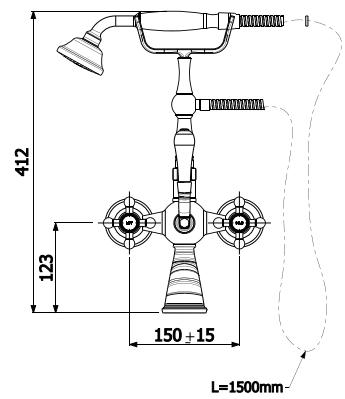

- 700006 (chrome)
- 700006BN (brushed nickel)
- 700006BR (bronze)

WALL MOUNTED BATH FILLER

3 Star Flow Rate 8.5L/min
WELS Registration #S11696