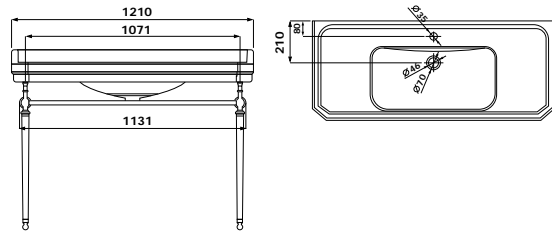

- Overall Basin Size – D 470 x L 650 x H 170mm

13140/13141

EDWARDIAN 120CM CERAMIC BASIN & STAND WITH PLUG & WASTE

- 13140 1TH
- 13141 3TH* (tapholes: middle 35mm, both sides 30mm)

22617

ARCADE THREE FOLD MIRROR CHROME