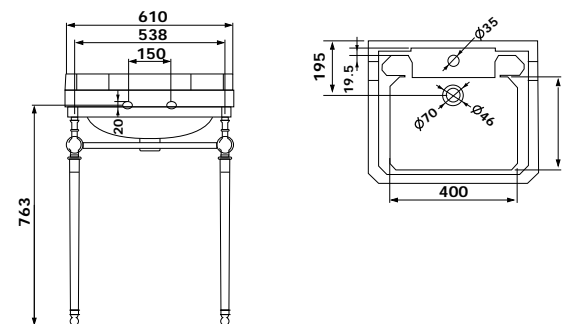

BURLINGTON BASINS, STANDS AND MIRRORS

From the late 1800's into the 1900's Britain lead the way in bathroom design and performance. The Burlington Edwardian Collection brings together a range of basins with stands and mirrors that offer traditional bathroom designs for you to create a classical British Bathroom from these eras of great design.

Burlington®