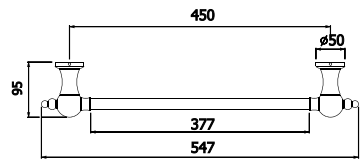

900050 (chrome)
900050BN (brushed nickel)
900050BR (bronze)

450MM TOWEL RAIL