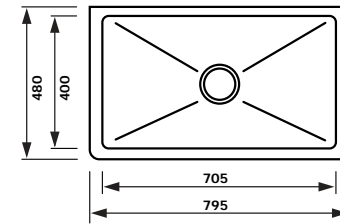

CLOTAIRE-1W
SINGLE BOWL CERAMIC SINK

- Bowl Depth – 200mm
- Overall Sink Size – D 200 x L 595 x W 500mm

CLOTAIRE-2W
DOUBLE BOWL CERAMIC SINK

- Bowl Depth – 220mm
- Overall Sink Size – D 220 x L 800 x W 500mm

LEGRANDE-1W
LEGRANDE SINGLE BOWL REVERSIBLE FIRECLAY

- Bowl Depth – 280mm
- Overall Sink Size – L762mm x W460mm x D258mm

LEGRANDE-2W
LEGRANDE LARGE SINGLE & A HALF BOWL REVERSIBLE FIRECLAY

- Bowl Depth – 280mm
- Overall Sink Size – L838mm x W460mm x D258mm

LEGRANDE-3W
LEGRANDE LARGE BOWL REVERSIBLE FIRECLAY

- Bowl Depth – 280mm
- Overall Sink Size – L838mm x W460mm x D258mm

HENRI-3W
ONE AND A HALF BOWL CERAMIC SINK

- Bowl Depth – 220mm
- Overall Sink Size – D 220 x L 997 x W 470mm

LOUIS-3W
ONE AND A HALF BOWL CERAMIC SINK

- Bowl Depth – 220mm
- Overall Sink Size – D 220 x L 997 x W 480mm

HENRI-2W
LARGE SINGLE BOWL CERAMIC SINK

- Bowl Depth – 220mm
- Overall Sink Size – D 220 x L 795 x W 470mm