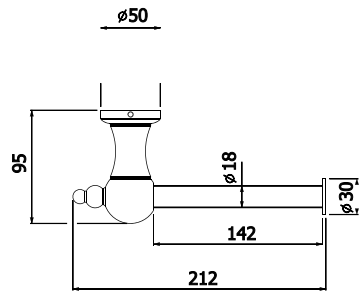

PROVINCIAL COLLECTION

900048 (chrome)
900048BN (brushed nickel)
900048BR (bronze)

TOILET ROLL HOLDER