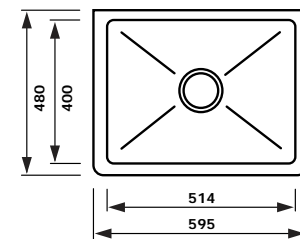

LEGRANDE-3W
LEGRANDE LARGE BOWL REVERSIBLE FIRECLAY

- Bowl Depth – 280mm
- Overall Sink Size – L838mm x W460mm x D258mm

HENRI-3W
ONE AND A HALF BOWL CERAMIC SINK

- Bowl Depth – 220mm
- Overall Sink Size – D 220 x L 997 x W 470mm

LOUIS-3W
ONE AND A HALF BOWL CERAMIC SINK

- Bowl Depth – 220mm
- Overall Sink Size – D 220 x L 997 x W 480mm

HENRI-2W
LARGE SINGLE BOWL CERAMIC SINK

- Bowl Depth – 220mm
- Overall Sink Size – D 220 x L 795 x W 470mm

LOUIS-2W
LARGE SINGLE BOWL CERAMIC SINK

- Bowl Depth – 220mm
- Overall Sink Size – D 220 x L 795 x W 480mm

HENRI-1W
SINGLE BOWL CERAMIC SINK

- Bowl Depth – 220mm
- Overall Sink Size – D 220 x L 595 x W 470mm

LOUIS-1W
SMALL SINGLE BOWL CERAMIC SINK

- Bowl Depth – 220mm
- Overall Sink Size – D 220 x L 595 x W 480mm

VICTORIA

Abey Head Office

57–81 Abey Rd
Cobblebank
Ph: 03 9747 7777

Selection Gallery

335 Ferrars St
Albert Park
Ph: 03 8696 4000