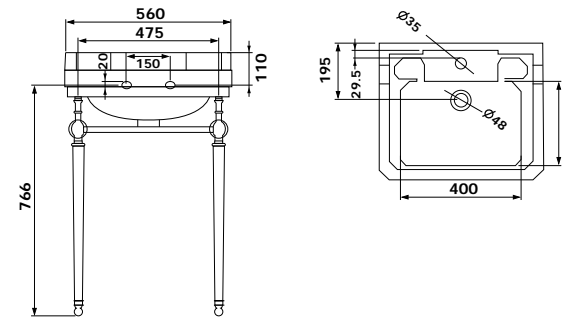

13134/13135

EDWARDIAN 56CM BASIN & PEDESTAL WITH PLUG & WASTE

- 13134 1TH
- 13135* 3TH (tapholes: middle 35mm, both sides 30mm)