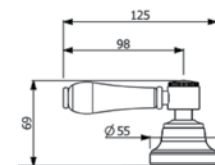

2 0 7 5 C (chrome)
2 0 7 5 B N (brushed nickel)
2 0 7 5 B R (bronze)
BASIN SPOUT
SUPPLIED WITH AN OPEN FLOW AERATOR
FOR USE OVER A BATH
• 3 Star Flow Rate 8.0L/min
• WELS Registration #T32035