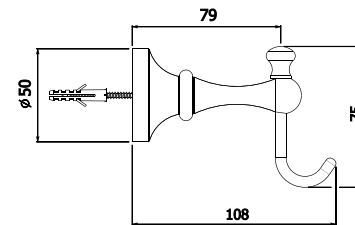

900055 (chrome)
900055BN (brushed nickel)
900055BR (bronze)

ROBE HOOK