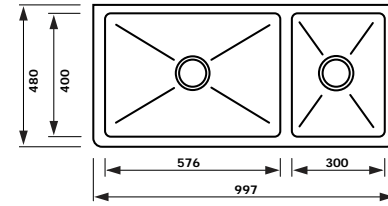

CLOTAIRE-1W
SINGLE BOWL CERAMIC SINK

- Bowl Depth – 200mm
- Overall Sink Size – D 200 x L 595 x W 500mm

CLOTAIRE-2W
DOUBLE BOWL CERAMIC SINK

- Bowl Depth – 220mm
- Overall Sink Size – D 220 x L 800 x W 500mm

LEGRANDE-1W
LEGRANDE SINGLE BOWL REVERSIBLE FIRECLAY

- Bowl Depth – 280mm
- Overall Sink Size – L762mm x W460mm x D258mm

LEGRANDE-2W
LEGRANDE LARGE SINGLE & A HALF BOWL REVERSIBLE FIRECLAY

- Bowl Depth – 280mm
- Overall Sink Size – L838mm x W460mm x D258mm

LEGRANDE-3W
LEGRANDE LARGE BOWL REVERSIBLE FIRECLAY

- Bowl Depth – 280mm
- Overall Sink Size – L838mm x W460mm x D258mm

HENRI-3W
ONE AND A HALF BOWL CERAMIC SINK

- Bowl Depth – 220mm
- Overall Sink Size – D 220 x L 997 x W 470mm

LOUIS-3W
ONE AND A HALF BOWL CERAMIC SINK

- Bowl Depth – 220mm
- Overall Sink Size – D 220 x L 997 x W 480mm

HENRI-2W
LARGE SINGLE BOWL CERAMIC SINK

- Bowl Depth – 220mm
- Overall Sink Size – D 220 x L 795 x W 470mm