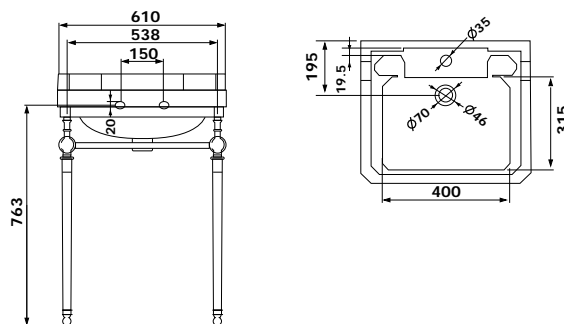

- Overall Basin Size – D 470 x L 650 x H 170mm

13140/13141

EDWARDIAN 120CM CERAMIC BASIN & STAND WITH PLUG & WASTE

- 13140 1TH
- 13141 3TH* (tapholes: middle 35mm, both sides 30mm)

22617

ARCADE THREE FOLD MIRROR CHROME