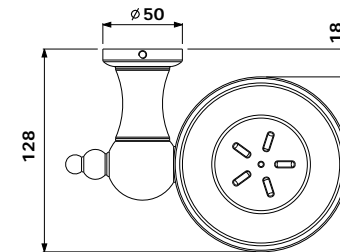

TOILET ROLL HOLDER

900052 (chrome)
900052BN (brushed nickel)
900052BR (bronze)

TOWEL RING

900050 (chrome)
900050BN (brushed nickel)
900050BR (bronze)

450MM TOWEL RAIL

900053 (chrome)
900053BN (brushed nickel)
900053BR (bronze)