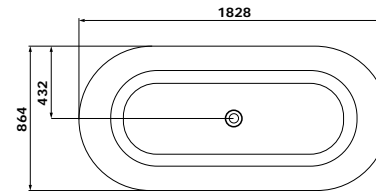

CLEARWATER BATHS

For a true vintage look in your bathroom, Abey's Clearwater Baths are as stunning as they are elegant. Manufactured using Clearstone, a material fusion of milled sedimentary stone bonded with a high performance aluminium and titanium filler base, this bath range is hardwearing, non-porous with good thermal insulation properties to keep the water temperature in your bath for longer.

clearwater®
BATHS

21123

FLORENZA STONE BATH GLOSS

- Overall Bath Size – D 864 x L 1828 x H 569mm
- Weight – 107kg (unfilled)/230 Litres
- Optional matching stone waste (code 22529)