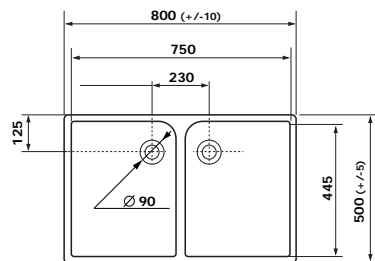

CLOTAIRE-1W
SINGLE BOWL CERAMIC SINK

- Bowl Depth – 200mm
- Overall Sink Size – D 200 x L 595 x W 500mm

CLOTAIRE-2W
DOUBLE BOWL CERAMIC SINK

- Bowl Depth – 220mm
- Overall Sink Size – D 220 x L 800 x W 500mm

LEGRANDE-1W
LEGRANDE SINGLE BOWL REVERSIBLE FIRECLAY

- Bowl Depth – 280mm
- Overall Sink Size – L762mm x W460mm x D258mm

LEGRANDE-2W
LEGRANDE LARGE SINGLE & A HALF BOWL REVERSIBLE FIRECLAY

- Bowl Depth – 280mm
- Overall Sink Size – L838mm x W460mm x D258mm

LEGRANDE-3W
LEGRANDE LARGE BOWL REVERSIBLE FIRECLAY

- Bowl Depth – 280mm
- Overall Sink Size – L838mm x W460mm x D258mm

HENRI-3W
ONE AND A HALF BOWL CERAMIC SINK

- Bowl Depth – 220mm
- Overall Sink Size – D 220 x L 997 x W 470mm

LOUIS-3W
ONE AND A HALF BOWL CERAMIC SINK

- Bowl Depth – 220mm
- Overall Sink Size – D 220 x L 997 x W 480mm

HENRI-2W
LARGE SINGLE BOWL CERAMIC SINK

- Bowl Depth – 220mm
- Overall Sink Size – D 220 x L 795 x W 470mm