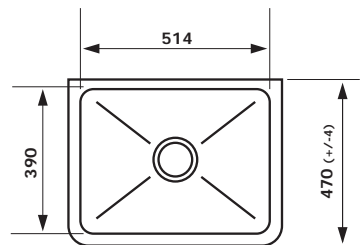

LEGRANDE-3W
LEGRANDE LARGE BOWL REVERSIBLE FIRECLAY

- Bowl Depth – 280mm
- Overall Sink Size – L838mm x W460mm x D258mm

HENRI-3W
ONE AND A HALF BOWL CERAMIC SINK

- Bowl Depth – 220mm
- Overall Sink Size – D 220 x L 997 x W 470mm

LOUIS-3W
ONE AND A HALF BOWL CERAMIC SINK

- Bowl Depth – 220mm
- Overall Sink Size – D 220 x L 997 x W 480mm

HENRI-2W
LARGE SINGLE BOWL CERAMIC SINK

- Bowl Depth – 220mm
- Overall Sink Size – D 220 x L 795 x W 470mm

LOUIS-2W
LARGE SINGLE BOWL CERAMIC SINK

- Bowl Depth – 220mm
- Overall Sink Size – D 220 x L 795 x W 480mm

HENRI-1W
SINGLE BOWL CERAMIC SINK

- Bowl Depth – 220mm
- Overall Sink Size – D 220 x L 595 x W 470mm

LOUIS-1W
SMALL SINGLE BOWL CERAMIC SINK

- Bowl Depth – 220mm
- Overall Sink Size – D 220 x L 595 x W 480mm

VICTORIA

Abey Head Office

57–81 Abey Rd
Cobblebank
Ph: 03 9747 7777

Selection Gallery

335 Ferrars St
Albert Park
Ph: 03 8696 4000