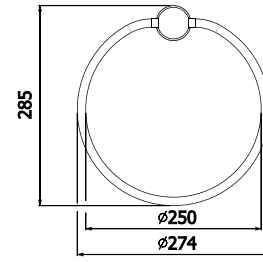

900052 (chrome)
900052BN (brushed nickel)
900052BR (bronze)

TOWEL RING