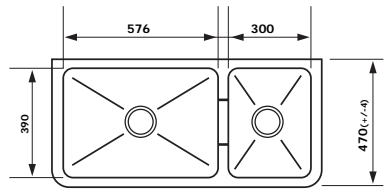

CLOTAIRE-1W
SINGLE BOWL CERAMIC SINK

- Bowl Depth – 200mm
- Overall Sink Size – D 200 x L 595 x W 500mm

CLOTAIRE-2W
DOUBLE BOWL CERAMIC SINK

- Bowl Depth – 220mm
- Overall Sink Size – D 220 x L 800 x W 500mm

LEGRANDE-1W
LEGRANDE SINGLE BOWL REVERSIBLE FIRECLAY

- Bowl Depth – 280mm
- Overall Sink Size – L762mm x W460mm x D258mm

LEGRANDE-2W
LEGRANDE LARGE SINGLE & A HALF BOWL REVERSIBLE FIRECLAY

- Bowl Depth – 280mm
- Overall Sink Size – L838mm x W460mm x D258mm

LEGRANDE-3W
LEGRANDE LARGE BOWL REVERSIBLE FIRECLAY

- Bowl Depth – 280mm
- Overall Sink Size – L838mm x W460mm x D258mm

HENRI-3W
ONE AND A HALF BOWL CERAMIC SINK

- Bowl Depth – 220mm
- Overall Sink Size – D 220 x L 997 x W 470mm

LOUIS-3W
ONE AND A HALF BOWL CERAMIC SINK

- Bowl Depth – 220mm
- Overall Sink Size – D 220 x L 997 x W 480mm

HENRI-2W
LARGE SINGLE BOWL CERAMIC SINK

- Bowl Depth – 220mm
- Overall Sink Size – D 220 x L 795 x W 470mm