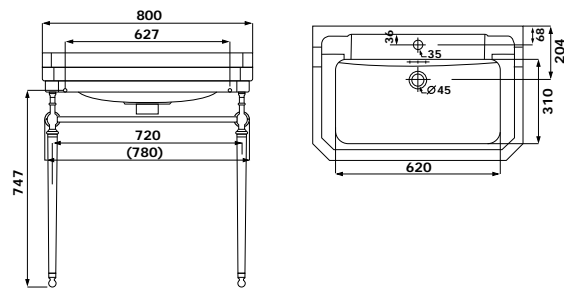

PROVINCIAL COLLECTION

13138/13139

EDWARDIAN 80CM CERAMIC BASIN & STAND WITH PLUG & WASTE

- 13138 1TH
- 13139* 3TH* (tapholes: middle 35mm, both sides 30mm)