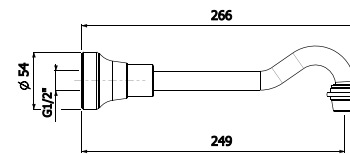

9010C (chrome)
9010BN (brushed nickel)
9010BR (bronze)

BASIN MIXER

- 4 Star Flow Rate 7.5L/min
- WELS Registration #T25138

2150C (chrome)
2150BN (brushed nickel)
2150BR (bronze)

SIDE LEVER BASIN MIXER

- 6 Star Flow Rate 4.5L/min
- WELS Registration #T20767

5 0 0 3 0 4 (chrome)
 5 0 0 3 0 4 B N (brushed nickel)
 5 0 0 3 0 4 B R (bronze)
 3 PIECE BASIN SET WITH LEVER HANDLES
 • 5 Star Flow Rate 5.0L/min
 • WELS Registration #T28248

2 0 7 5 C (chrome)
 2 0 7 5 B N (brushed nickel)
 2 0 7 5 B R (bronze)
 BASIN SPOUT
 SUPPLIED WITH AN OPEN FLOW AERATOR
 FOR USE OVER A BATH
 • 3 Star Flow Rate 8.0L/min
 • WELS Registration #T32035