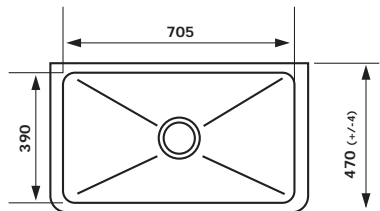

CLOTAIRE-1W
SINGLE BOWL CERAMIC SINK

- Bowl Depth – 200mm
- Overall Sink Size – D 200 x L 595 x W 500mm

CLOTAIRE-2W
DOUBLE BOWL CERAMIC SINK

- Bowl Depth – 220mm
- Overall Sink Size – D 220 x L 800 x W 500mm

LEGRANDE-1W
LEGRANDE SINGLE BOWL REVERSIBLE FIRECLAY

- Bowl Depth – 280mm
- Overall Sink Size – L762mm x W460mm x D258mm

LEGRANDE-2W
LEGRANDE LARGE SINGLE & A HALF BOWL REVERSIBLE FIRECLAY

- Bowl Depth – 280mm
- Overall Sink Size – L838mm x W460mm x D258mm

LEGRANDE-3W
LEGRANDE LARGE BOWL REVERSIBLE FIRECLAY

- Bowl Depth – 280mm
- Overall Sink Size – L838mm x W460mm x D258mm

HENRI-3W
ONE AND A HALF BOWL CERAMIC SINK

- Bowl Depth – 220mm
- Overall Sink Size – D 220 x L 997 x W 470mm

LOUIS-3W
ONE AND A HALF BOWL CERAMIC SINK

- Bowl Depth – 220mm
- Overall Sink Size – D 220 x L 997 x W 480mm

HENRI-2W
LARGE SINGLE BOWL CERAMIC SINK

- Bowl Depth – 220mm
- Overall Sink Size – D 220 x L 795 x W 470mm