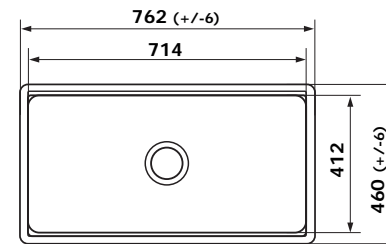

- Overall Basin Size – D 470 x L 650 x H 170mm

13140/13141

EDWARDIAN 120CM CERAMIC BASIN & STAND WITH PLUG & WASTE

- 13140 1TH
- 13141 3TH* (tapholes: middle 35mm, both sides 30mm)

22617

ARCADE THREE FOLD MIRROR CHROME

CLOTAIRE-1W
SINGLE BOWL CERAMIC SINK

- Bowl Depth – 200mm
- Overall Sink Size – D 200 x L 595 x W 500mm

CLOTAIRE-2W
DOUBLE BOWL CERAMIC SINK

- Bowl Depth – 220mm
- Overall Sink Size – D 220 x L 800 x W 500mm

LEGRANDE-1W
LEGRANDE SINGLE BOWL REVERSIBLE FIRECLAY

- Bowl Depth – 280mm
- Overall Sink Size – L762mm x W460mm x D258mm

LEGRANDE-2W
LEGRANDE LARGE SINGLE & A HALF BOWL REVERSIBLE FIRECLAY

- Bowl Depth – 280mm
- Overall Sink Size – L838mm x W460mm x D258mm