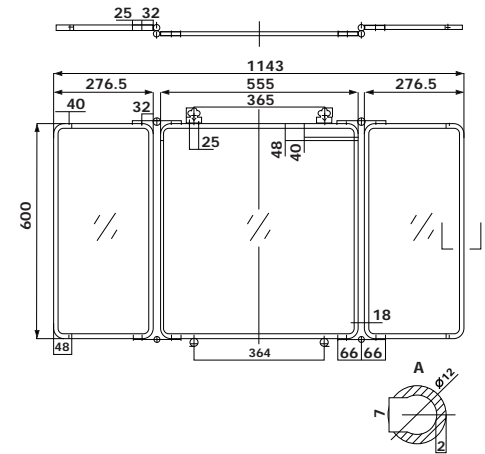

- Overall Basin Size – D 470 x L 650 x H 170mm

13140/13141

EDWARDIAN 120CM CERAMIC BASIN & STAND WITH PLUG & WASTE

- 13140 1TH
- 13141 3TH* (tapholes: middle 35mm, both sides 30mm)

22617

ARCADE THREE FOLD MIRROR CHROME