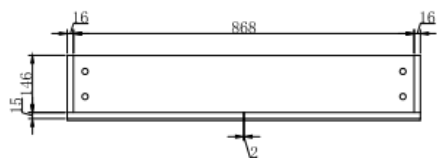

AHIED 450X900X150MM L/H HINGE

ARCHIED 450X900X150MM R/H HINGE

Prices include GST. All measurements are in millimeters and subject to change without notice. For products, please allow +/- 10mm tolerance for manufacturing variance.

ARCHIED 600X900X150MM

ARCHIED 750X1200X150MM

ARCHIED 900X1200X150MM

Prices include GST. All measurements are in millimeters and subject to change without notice. For products, please allow +/- 10mm tolerance for manufacturing variance.