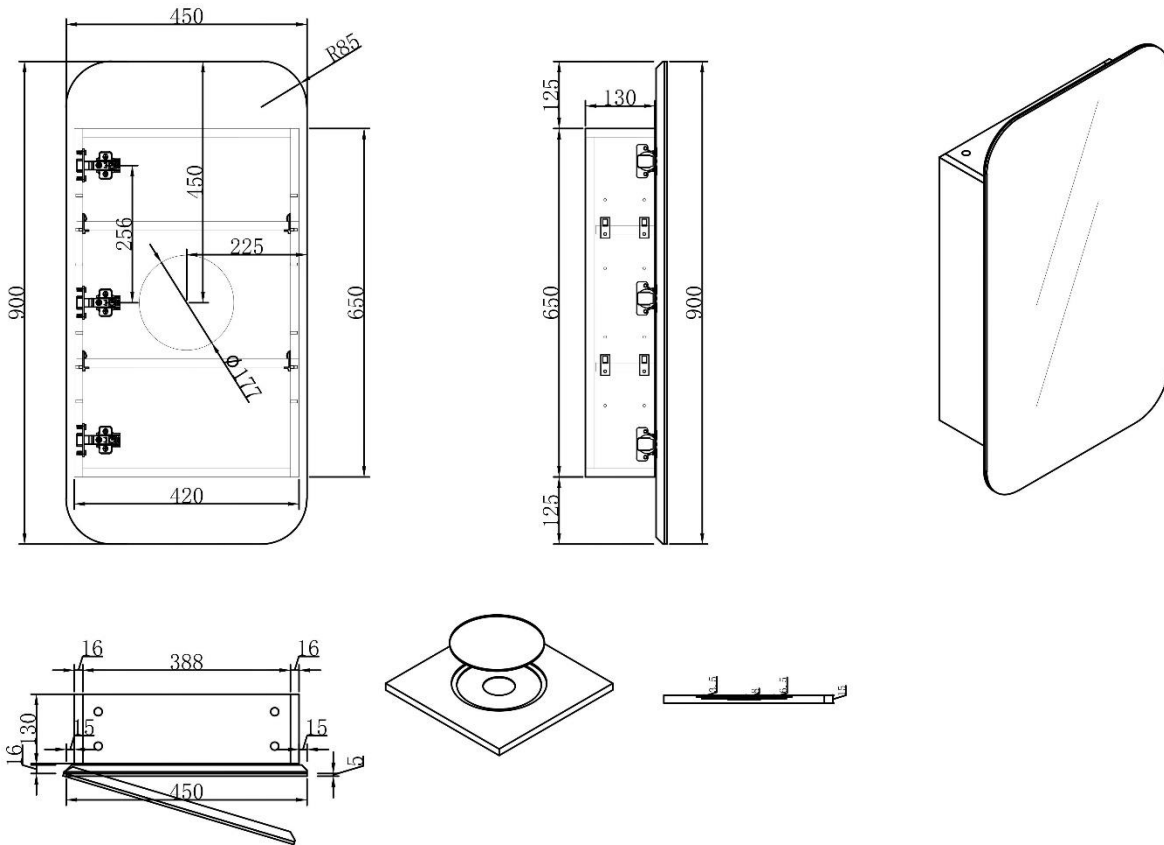

\$445

450X900X150MM

MATTE BLACK

REC9045B

\$495

Prices include GST. All measurements are in millimeters and subject to change without notice. For products, please allow +/- 10mm tolerance for manufacturing variance.

DESCRIPTION

- Unique Rectangle design shaving cabinet
- 150mm overall depth with 130mm carcass.
- Slim design allows it to be recessed into wall
- Soft-close door with full swing hinges
- Available in Matte White & Black Polyurethane finish
- Internal magnified mirror
- Copper free mirror

REC 450X900X150MM

Prices include GST. All measurements are in millimeters and subject to change without notice. For products, please allow +/- 10mm tolerance for manufacturing variance.

PRODUCT INFORMATION & SPECIFICATION