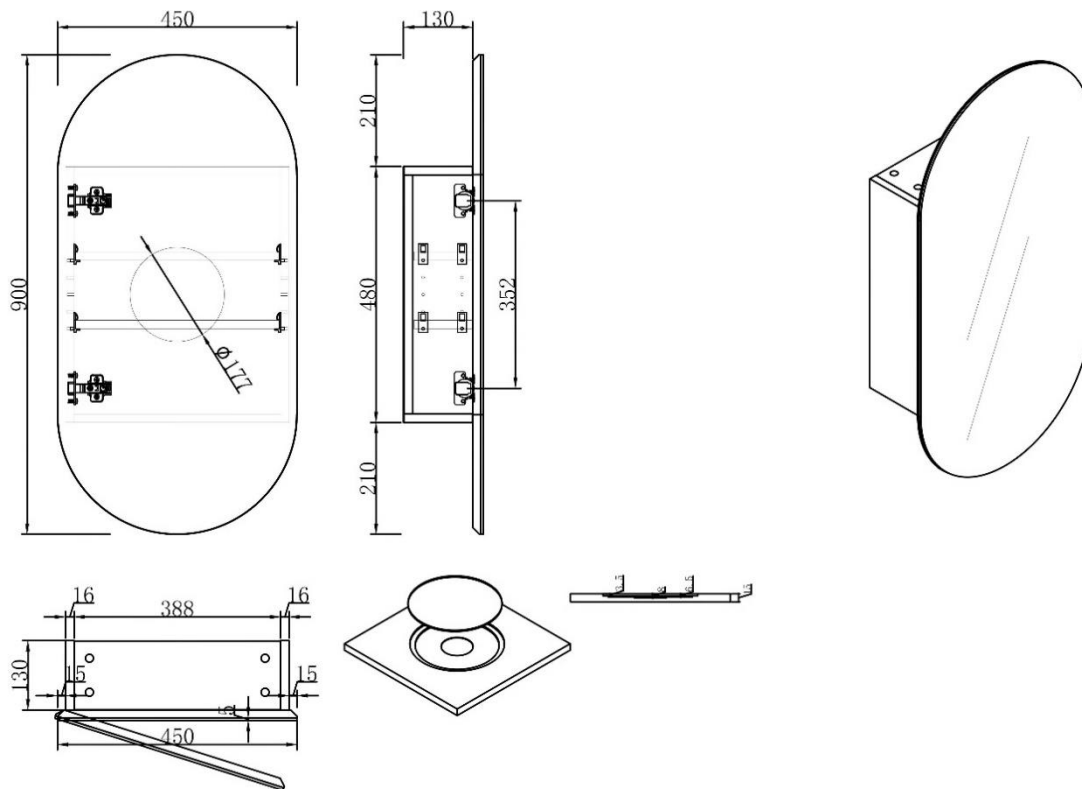

DESCRIPTION

- Unique Pill design shaving cabinet
- 150mm overall depth with 130mm carcass.
- Slim design allows it to be recessed into wall
- Soft-close door with full swing hinges
- Available in Matte White & Black Polyurethane finish
- Internal magnified mirror
- Copper free mirror

ELLI 450X900X150MM

Prices include GST. All measurements are in millimeters and subject to change without notice. For products, please allow +/- 10mm tolerance for manufacturing variance.