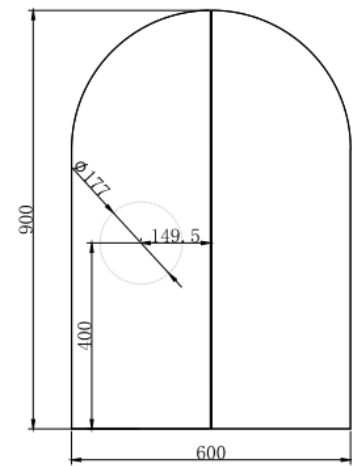

AHIED 450X900X150MM L/H HINGE

ARCHIED 450X900X150MM R/H HINGE

Prices include GST. All measurements are in millimeters and subject to change without notice. For products, please allow +/- 10mm tolerance for manufacturing variance.

ARCHIED 600X900X150MM

ARCHIED 750X1200X150MM

ARCHIED 900X1200X150MM

Prices include GST. All measurements are in millimeters and subject to change without notice. For products, please allow +/- 10mm tolerance for manufacturing variance.

ELLI 450X900X150MM

Prices include GST. All measurements are in millimeters and subject to change without notice. For products, please allow +/- 10mm tolerance for manufacturing variance.

PRODUCT INFORMATION & SPECIFICATION

AURIS 600X600X150MM

AURIS 800X800X150MM

Prices include GST. All measurements are in millimeters and subject to change without notice. For products, please allow +/- 10mm tolerance for manufacturing variance.