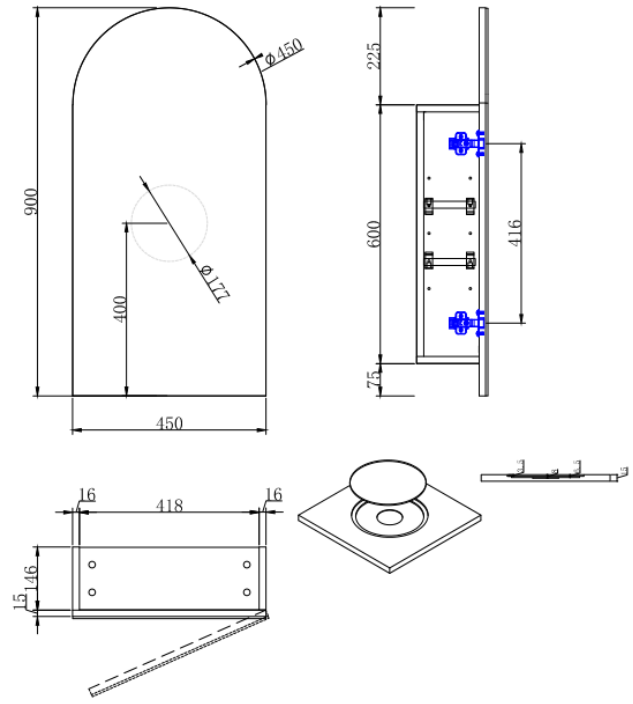

PRODUCT INFORMATION & SPECIFICATION

ARHICHD SHAVING CABINET

Prices include GST. All measurements are in millimeters and subject to change without notice. For products, please allow +/- 10mm tolerance for manufacturing variance.

AHIED 450X900X150MM L/H HINGE

ARCHIED 450X900X150MM R/H HINGE

Prices include GST. All measurements are in millimeters and subject to change without notice. For products, please allow +/- 10mm tolerance for manufacturing variance.