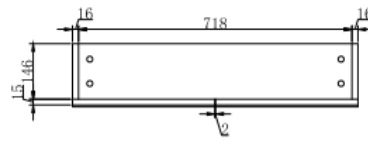

AHIED 450X900X150MM L/H HINGE

ARCHIED 450X900X150MM R/H HINGE

Prices include GST. All measurements are in millimeters and subject to change without notice. For products, please allow +/- 10mm tolerance for manufacturing variance.

ARCHIED 600X900X150MM

ARCHIED 750X1200X150MM

ARCHIED 900X1200X150MM

Prices include GST. All measurements are in millimeters and subject to change without notice. For products, please allow +/- 10mm tolerance for manufacturing variance.