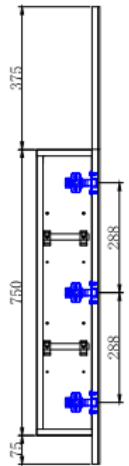

DESCRIPTION

- Unique Archie design shaving cabinet
- Available in Matte White & Black
- 150mm overall depth with 130mm carcass.
- Polyurethane finish
- Slim design allows it to be recessed into wall
- Internal magnified mirror
- Soft-close door with full swing hinges
- Copper free mirror

AHIED 450X900X150MM L/H HINGE

ARCHIED 450X900X150MM R/H HINGE

Prices include GST. All measurements are in millimeters and subject to change without notice. For products, please allow +/- 10mm tolerance for manufacturing variance.

ARCHIED 600X900X150MM

ARCHIED 750X1200X150MM

ARCHIED 900X1200X150MM

Prices include GST. All measurements are in millimeters and subject to change without notice. For products, please allow +/- 10mm tolerance for manufacturing variance.

PRODUCT INFORMATION & SPECIFICATION

ELLI SHAVING CABINET

CABINET SIZE

450X900X150MM

COLOR

MATTE WHIE

PRODUCT CODE

ELLI9045MW