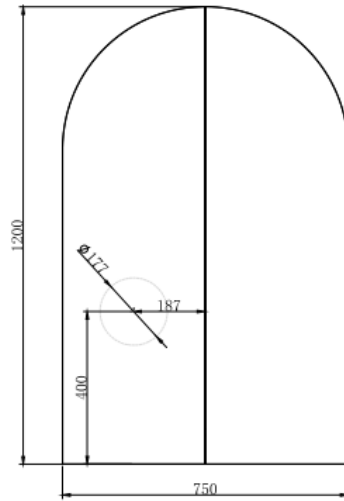

AHIED 450X900X150MM L/H HINGE

ARCHIED 450X900X150MM R/H HINGE

Prices include GST. All measurements are in millimeters and subject to change without notice. For products, please allow +/- 10mm tolerance for manufacturing variance.

ARCHIED 600X900X150MM

ARCHIED 750X1200X150MM

ARCHIED 900X1200X150MM

Prices include GST. All measurements are in millimeters and subject to change without notice. For products, please allow +/- 10mm tolerance for manufacturing variance.

AURIS 600X600X150MM

AURIS 800X800X150MM

Prices include GST. All measurements are in millimeters and subject to change without notice. For products, please allow +/- 10mm tolerance for manufacturing variance.