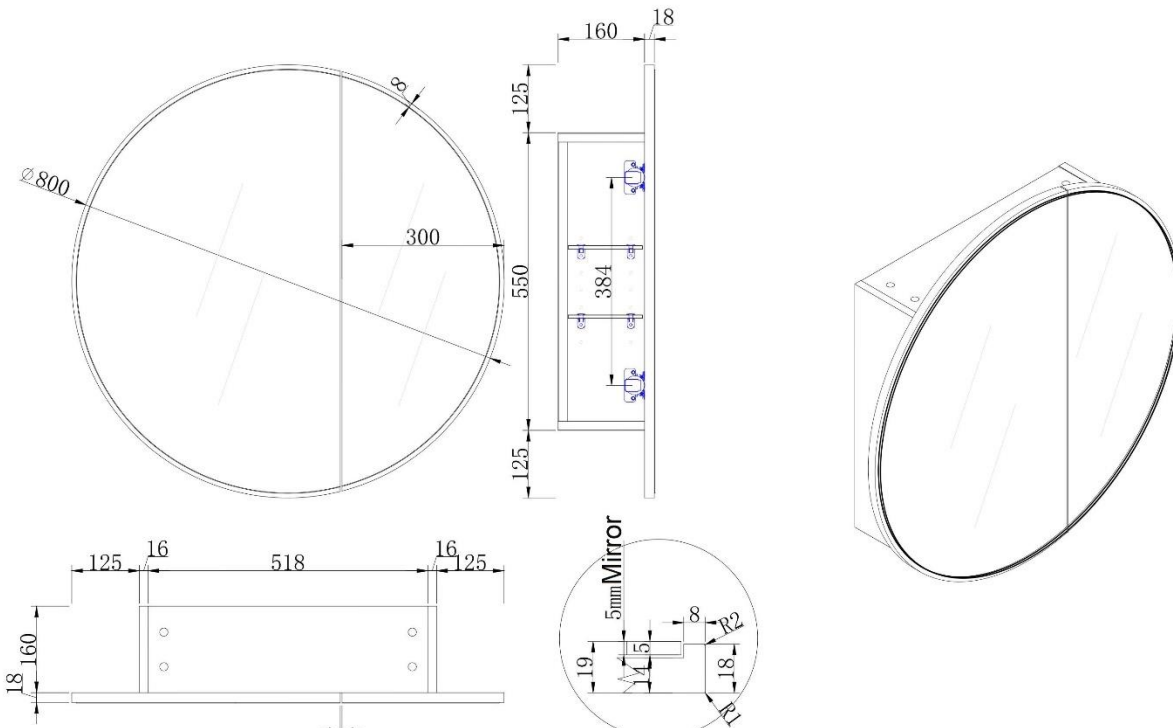

REC 450X900X150MM

Prices include GST. All measurements are in millimeters and subject to change without notice. For products, please allow +/- 10mm tolerance for manufacturing variance.

PRODUCT INFORMATION & SPECIFICATION

AURIS ROUND SHAVING CABINET

CABINET SIZE	COLOR	PRODUCT CODE	R.R.P
600X600X150MM	MATTE WHIE	AURIS600MW	\$495
600X600X150MM	MATTE BLACK	AURIS600B	\$545
800X800X150MM	MATTE WHIE	AURIS800MW	\$595
800X800X150MM	MATTE BLACK	AURIS800B	\$645

Prices include GST. All measurements are in millimeters and subject to change without notice. For products, please allow +/- 10mm tolerance for manufacturing variance.

DESCRIPTION

- Unique Round design shaving cabinet
- 150mm overall depth with 130mm carcass.
- Soft-close door with full swing hinges
- Available in Matte White & Black Polyurethane finish
- Internal magnified mirror
- Copper free mirror

AURIS 600X600X150MM

AURIS 800X800X150MM

Prices include GST. All measurements are in millimeters and subject to change without notice. For products, please allow +/- 10mm tolerance for manufacturing variance.