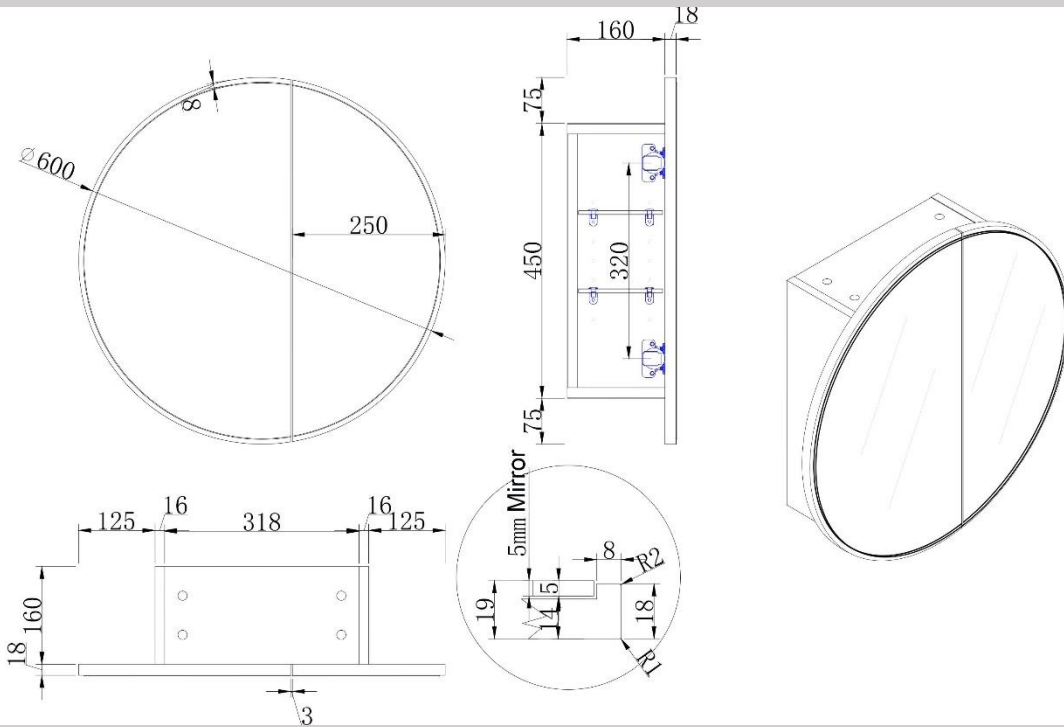

REC 450X900X150MM

Prices include GST. All measurements are in millimeters and subject to change without notice. For products, please allow +/- 10mm tolerance for manufacturing variance.

PRODUCT INFORMATION & SPECIFICATION

AURIS ROUND SHAVING CABINET

CABINET SIZE	COLOR	PRODUCT CODE	R.R.P
600X600X150MM	MATTE WHIE	AURIS600MW	\$495
600X600X150MM	MATTE BLACK	AURIS600B	\$545
800X800X150MM	MATTE WHIE	AURIS800MW	\$595
800X800X150MM	MATTE BLACK	AURIS800B	\$645

Prices include GST. All measurements are in millimeters and subject to change without notice. For products, please allow +/- 10mm tolerance for manufacturing variance.

DESCRIPTION

- Unique Round design shaving cabinet
- 150mm overall depth with 130mm carcass.
- Soft-close door with full swing hinges
- Available in Matte White & Black Polyurethane finish
- Internal magnified mirror
- Copper free mirror

AURIS 600X600X150MM

AURIS 800X800X150MM

Prices include GST. All measurements are in millimeters and subject to change without notice. For products, please allow +/- 10mm tolerance for manufacturing variance.