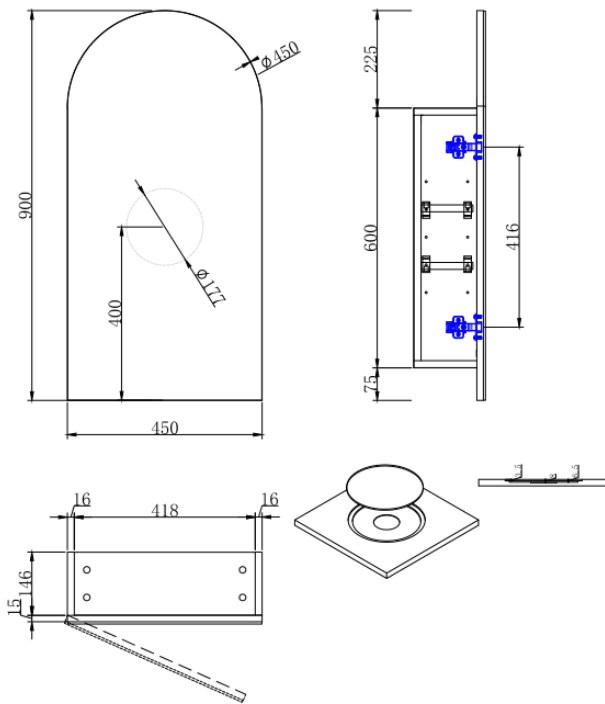

PRODUCT INFORMATION & SPECIFICATION

ARHICHD SHAVING CABINET

Prices include GST. All measurements are in millimeters and subject to change without notice. For products, please allow +/- 10mm tolerance for manufacturing variance.

DESCRIPTION

- Unique Archie design shaving cabinet
- Available in Matte White & Black
- 150mm overall depth with 130mm carcass.
- Polyurethane finish
- Slim design allows it to be recessed into wall
- Internal magnified mirror
- Soft-close door with full swing hinges
- Copper free mirror

AHIED 450X900X150MM L/H HINGE

ARCHIED 450X900X150MM R/H HINGE

Prices include GST. All measurements are in millimeters and subject to change without notice. For products, please allow +/- 10mm tolerance for manufacturing variance.

ARCHIED 600X900X150MM

ARCHIED 750X1200X150MM

ARCHIED 900X1200X150MM

Prices include GST. All measurements are in millimeters and subject to change without notice. For products, please allow +/- 10mm tolerance for manufacturing variance.