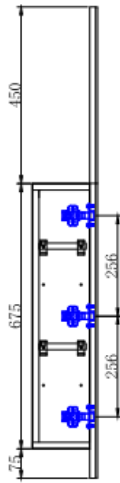

DESCRIPTION

- Unique Archie design shaving cabinet
- Available in Matte White & Black
- 150mm overall depth with 130mm carcass.
- Polyurethane finish
- Slim design allows it to be recessed into wall
- Internal magnified mirror
- Soft-close door with full swing hinges
- Copper free mirror

AHIED 450X900X150MM L/H HINGE

ARCHIED 450X900X150MM R/H HINGE

Prices include GST. All measurements are in millimeters and subject to change without notice. For products, please allow +/- 10mm tolerance for manufacturing variance.

ARCHIED 600X900X150MM

ARCHIED 750X1200X150MM

ARCHIED 900X1200X150MM

Prices include GST. All measurements are in millimeters and subject to change without notice. For products, please allow +/- 10mm tolerance for manufacturing variance.

DESCRIPTION

- Unique Pill design shaving cabinet
- 150mm overall depth with 130mm carcass.
- Slim design allows it to be recessed into wall
- Soft-close door with full swing hinges
- Available in Matte White & Black Polyurethane finish
- Internal magnified mirror
- Copper free mirror