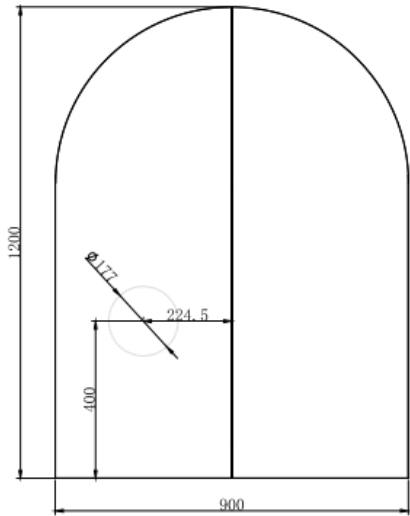

AHIED 450X900X150MM L/H HINGE

ARCHIED 450X900X150MM R/H HINGE

Prices include GST. All measurements are in millimeters and subject to change without notice. For products, please allow +/- 10mm tolerance for manufacturing variance.

ARCHIED 600X900X150MM

ARCHIED 750X1200X150MM

ARCHIED 900X1200X150MM

Prices include GST. All measurements are in millimeters and subject to change without notice. For products, please allow +/- 10mm tolerance for manufacturing variance.