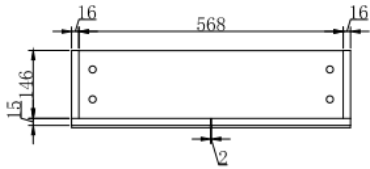

AHIED 450X900X150MM L/H HINGE

ARCHIED 450X900X150MM R/H HINGE

Prices include GST. All measurements are in millimeters and subject to change without notice. For products, please allow +/- 10mm tolerance for manufacturing variance.

ARCHIED 600X900X150MM

ARCHIED 750X1200X150MM

ARCHIED 900X1200X150MM

Prices include GST. All measurements are in millimeters and subject to change without notice. For products, please allow +/- 10mm tolerance for manufacturing variance.