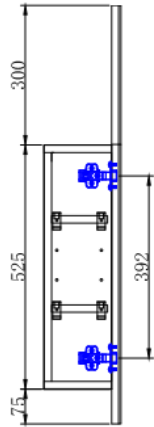

AHIED 450X900X150MM L/H HINGE

ARCHIED 450X900X150MM R/H HINGE

Prices include GST. All measurements are in millimeters and subject to change without notice. For products, please allow +/- 10mm tolerance for manufacturing variance.

ARCHIED 600X900X150MM

ARCHIED 750X1200X150MM

ARCHIED 900X1200X150MM

Prices include GST. All measurements are in millimeters and subject to change without notice. For products, please allow +/- 10mm tolerance for manufacturing variance.

PRODUCT INFORMATION & SPECIFICATION

ELLI SHAVING CABINET

CABINET SIZE

450X900X150MM

COLOR

MATTE WHIE

PRODUCT CODE

ELLI9045MW

DESCRIPTION

- Unique Pill design shaving cabinet
- 150mm overall depth with 130mm carcass.
- Slim design allows it to be recessed into wall
- Soft-close door with full swing hinges
- Available in Matte White & Black Polyurethane finish
- Internal magnified mirror
- Copper free mirror