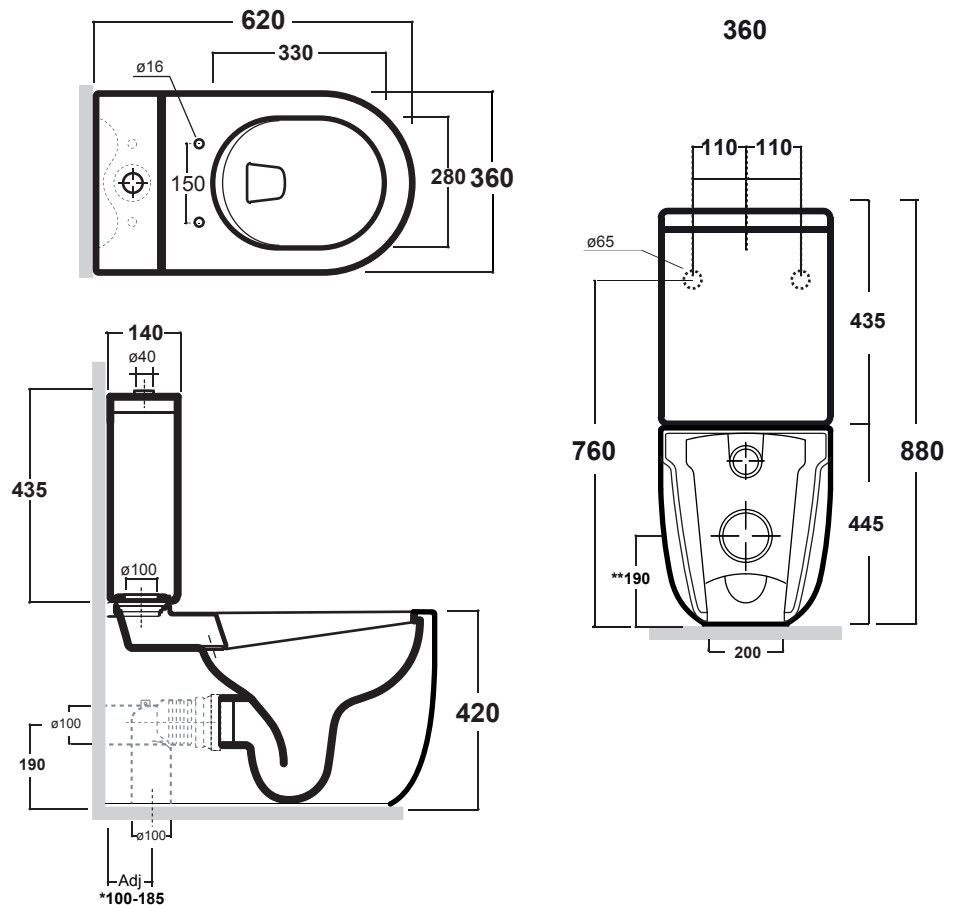

CODE

MIL001

COLOURS

White + Premium Colours

INCLUSIONS

Connector, soft close seat and fixings included.
S-trap connector supplied as standard.

NOTES

Set out
S-Trap: 100mm
P-Trap: 185mm

WELS 4-STAR RATING

Note: All dimensions are in millimetres and are subject to normal manufacturing variances.
Studio Bagno Pty Ltd reserves the right to vary specifications at any time without notice. Date modified: 10/02/2021