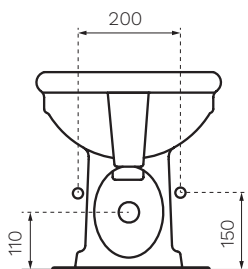

Gloss
White

SIDE VIEW

TOP VIEW

REAR VIEW

Colour & Finish	— Gloss White
Material	— Ceramic
W x D x H	— 360 x 560 x 385mm
Tap Holes	— 1, 3
Overflow	— Integrated
Trap Options	— S or Short Inlet P Trap recommended (not supplied)
Waste Outlet	— 32mm Waste with Overflow required (not supplied, normally provided with Bidet Tap)
Warranty	— 10 Years (Conditions Apply)