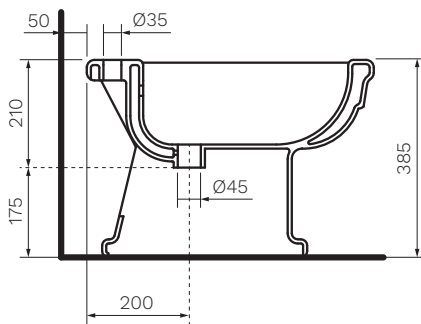

Gloss
White

SIDE VIEW

TOP VIEW

REAR VIEW

Colour & Finish	— Gloss White
Material	— Ceramic
W x D x H	— 360 x 560 x 385mm
Tap Holes	— 1, 3
Overflow	— Integrated
Trap Options	— S or Short Inlet P Trap recommended (not supplied)
Waste Outlet	— 32mm Waste with Overflow required (not supplied, normally provided with Bidet Tap)
Warranty	— 10 Years (Conditions Apply)