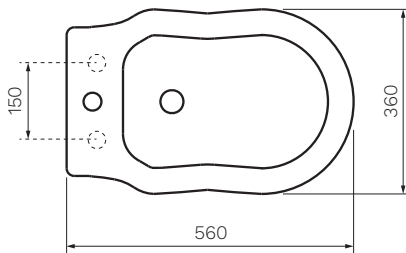

Hermitage Bidet

Product Code: ACH021 (1TH), ACH023 (3TH)

Soft lines that evoke nineteenth century atmospheres and are the ideal protagonists for classic settings, while at the same time, fit perfectly with soft, contemporary looks. A complete series enhanced with fine details.

Gloss
White

SIDE VIEW

TOP VIEW

REAR VIEW

Colour & Finish	— Gloss White
Material	— Ceramic
W x D x H	— 360 x 560 x 385mm
Tap Holes	— 1, 3
Overflow	— Integrated
Trap Options	— S or Short Inlet P Trap recommended (not supplied)
Waste Outlet	— 32mm Waste with Overflow required (not supplied, normally provided with Bidet Tap)
Warranty	— 10 Years (Conditions Apply)