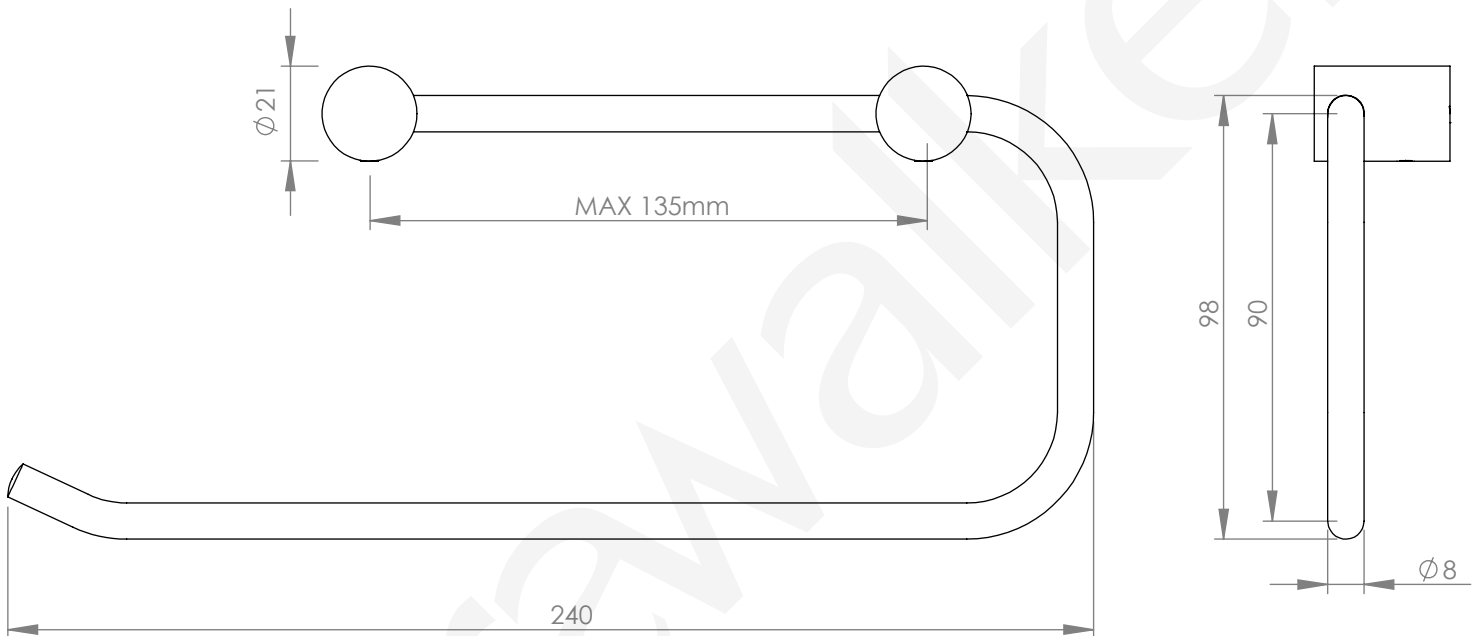

A69.51
TOWEL HOLDER

NOTE: PILLAR IS ADJUSTABLE UP TO 135mm FROM FIXED PILLAR