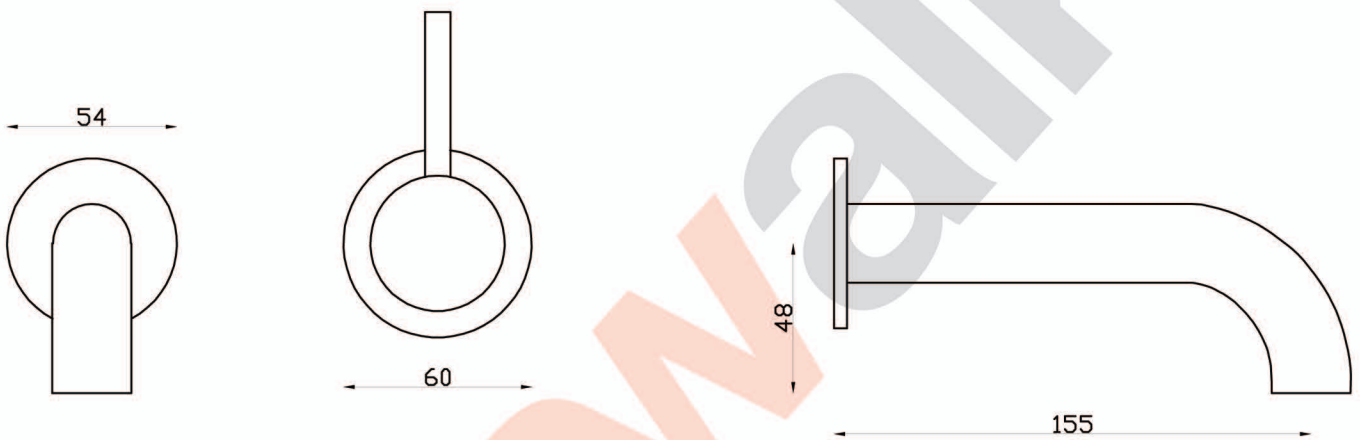

ICON

A69.05.48 Wall Mixer & Spout Set

aw™

astrawalker™