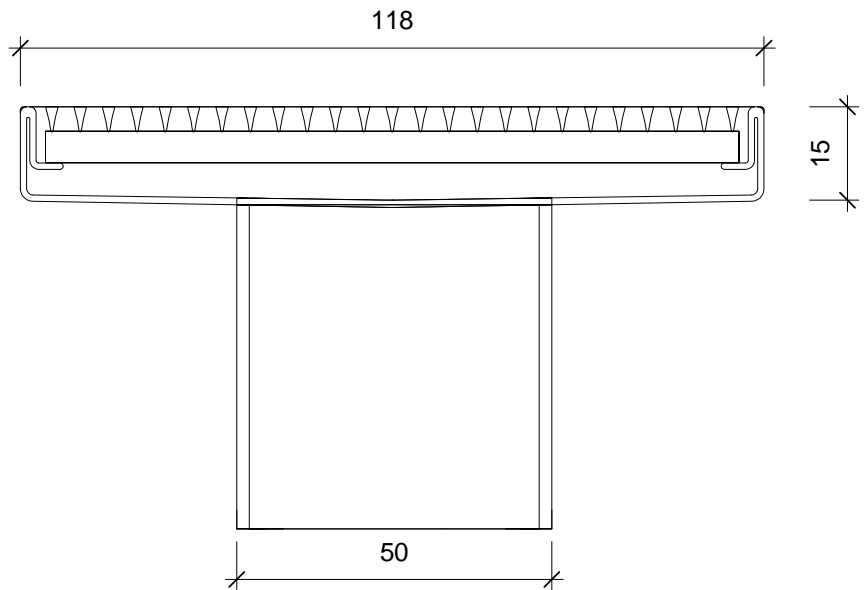

SQUARE DESIGNER FLOOR GRATE WEDGE WIRE

118MM WIDTH WITH 50MM / 80MM OUTLET

OUTLET SIZE	OUTLET POSITION
50MM	CENTRE
80MM	CENTRE