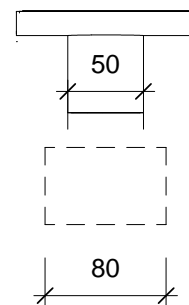

SQUARE DESIGNER FLOOR GRATE WEDGE WIRE

118MM WIDTH WITH 50MM / 80MM OUTLET

OUTLET SIZE	OUTLET POSITION
50MM	CENTRE
80MM	CENTRE