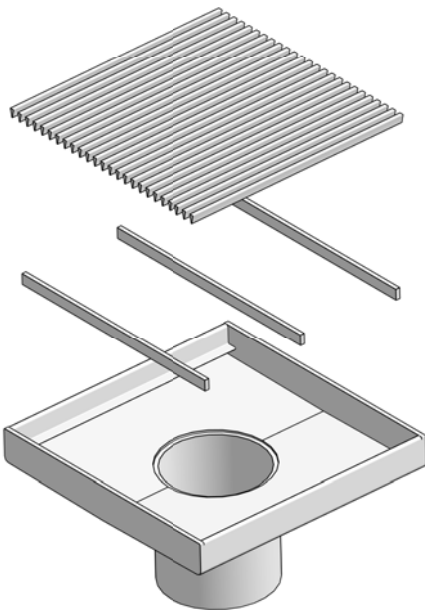

SQUARE DESIGNER FLOOR GRATE WEDGE WIRE

118MM WIDTH WITH 50MM / 80MM OUTLET

OUTLET SIZE	OUTLET POSITION
50MM	CENTRE
80MM	CENTRE