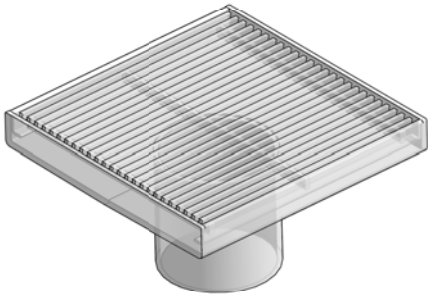

SQUARE DESIGNER FLOOR GRATE WEDGE WIRE

118MM WIDTH WITH 50MM / 80MM OUTLET

OUTLET SIZE	OUTLET POSITION
50MM	CENTRE
80MM	CENTRE