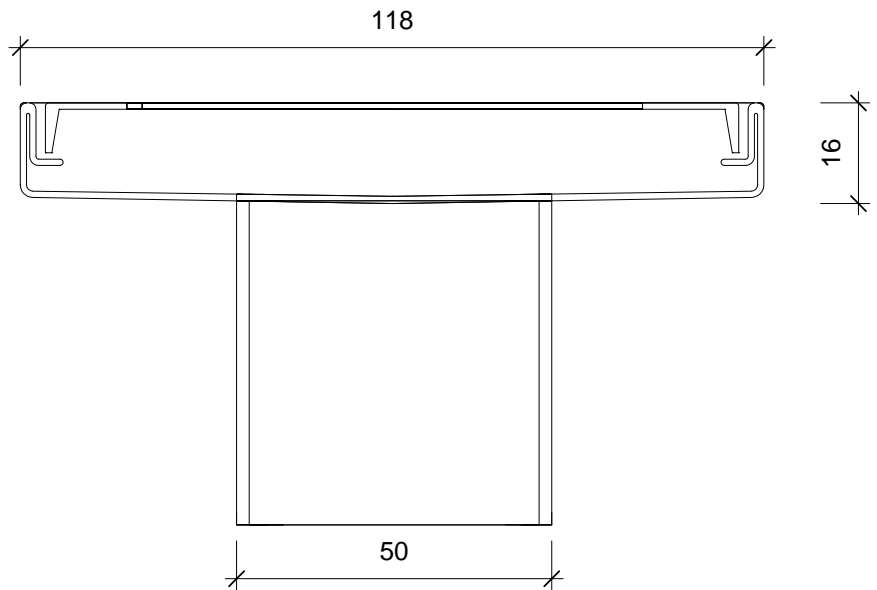

SQUARE DESIGNER FLOOR GRATE PS SERIES

118MM WIDTH WITH 50MM / 80MM OUTLET

OUTLET SIZE	OUTLET POSITION
50MM	CENTRE
80MM	CENTRE