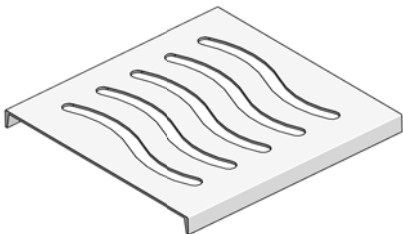

SQUARE DESIGNER FLOOR GRATE PS SERIES

118MM WIDTH WITH 50MM / 80MM OUTLET

OUTLET SIZE	OUTLET POSITION
50MM	CENTRE
80MM	CENTRE