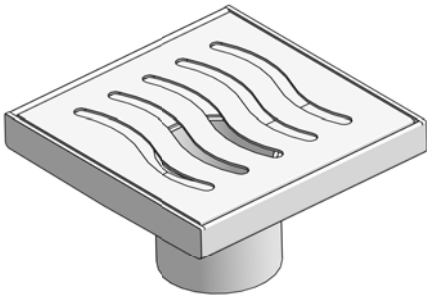

SQUARE DESIGNER FLOOR GRATE PS SERIES

118MM WIDTH WITH 50MM / 80MM OUTLET

OUTLET SIZE	OUTLET POSITION
50MM	CENTRE
80MM	CENTRE