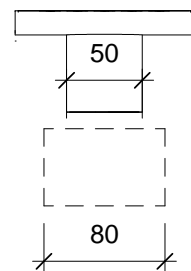

SQUARE DESIGNER FLOOR GRATE PS SERIES

118MM WIDTH WITH 50MM / 80MM OUTLET

OUTLET SIZE	OUTLET POSITION
50MM	CENTRE
80MM	CENTRE