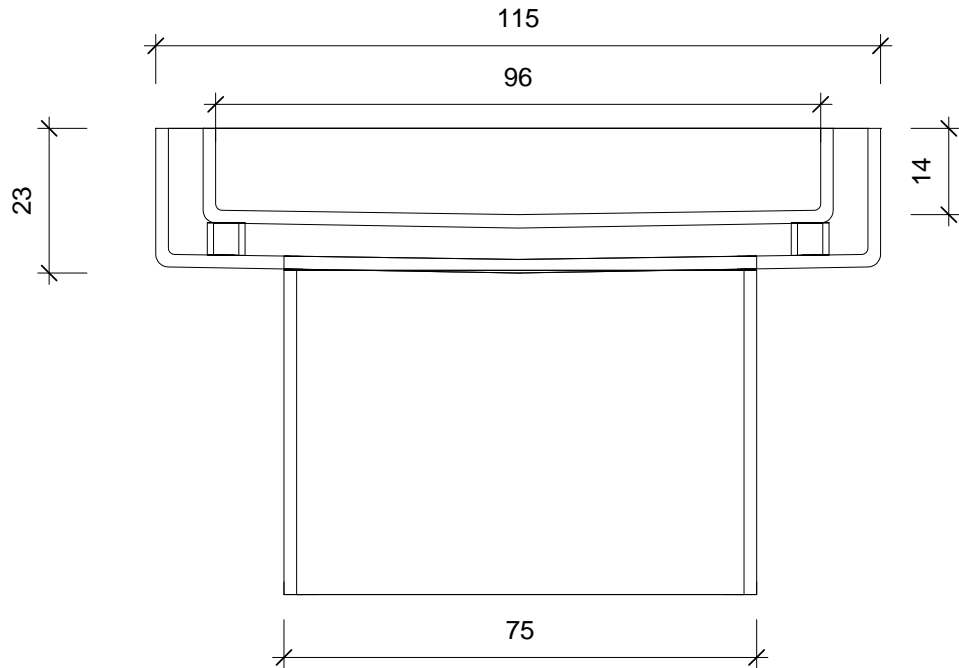

SQUARE TILE INSERT (SMARTILES) GRATE

115MM WIDTH WITH 80MM / 100MM OUTLET

OUTLET SIZE	OUTLET POSITION
75MM	CENTRE
95MM	CENTRE