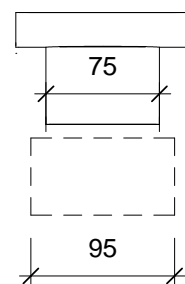

SQUARE TILE INSERT (SMARTILES) GRATE

115MM WIDTH WITH 80MM / 100MM OUTLET

OUTLET SIZE	OUTLET POSITION
75MM	CENTRE
95MM	CENTRE