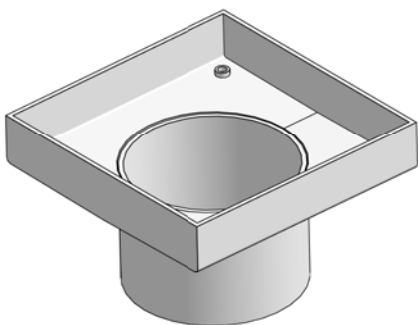

SQUARE TILE INSERT (SMARTILES) GRATE

115MM WIDTH WITH 80MM / 100MM OUTLET

OUTLET SIZE	OUTLET POSITION
75MM	CENTRE
95MM	CENTRE