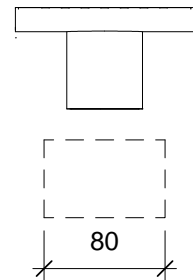

## SQUARE DESIGNER FLOOR GRATE PO SERIES

118MM WIDTH WITH 50MM / 80MM OUTLET

OUTLET SIZE	OUTLET POSITION
50MM	CENTRE
80MM	CENTRE