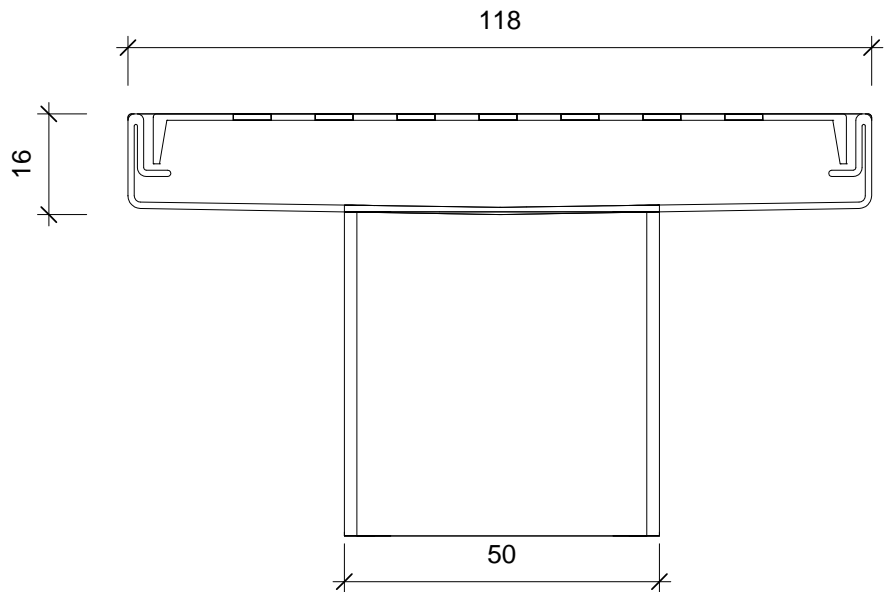

## SQUARE DESIGNER FLOOR GRATE PO SERIES

118MM WIDTH WITH 50MM / 80MM OUTLET

OUTLET SIZE	OUTLET POSITION
50MM	CENTRE
80MM	CENTRE