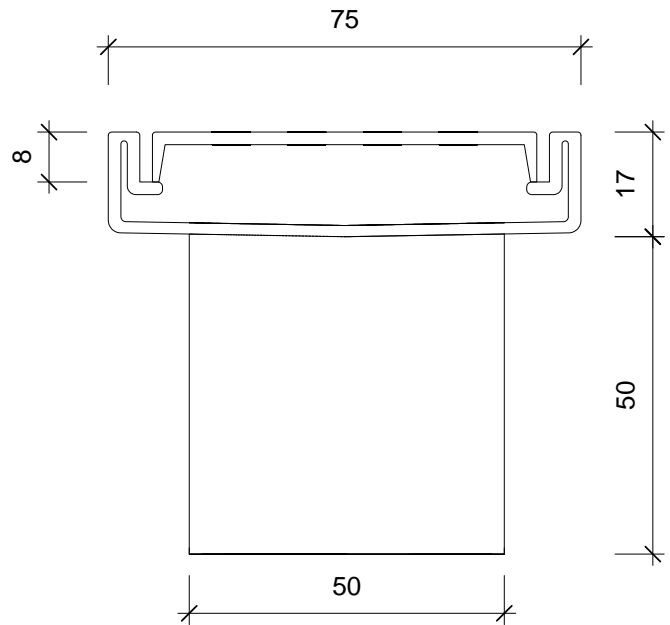

PUNCH HOLE PO SERIES

75MM WIDTH WITH 50MM OUTLET

OUTLET POSITION CAN BE
CENTRED OR END

FIX LENGTH	OUTLET POSITION
600MM	CENTRE / END
800MM	CENTRE / END
900MM	CENTRE / END
1000MM	CENTRE / END
1200MM	CENTRE / END