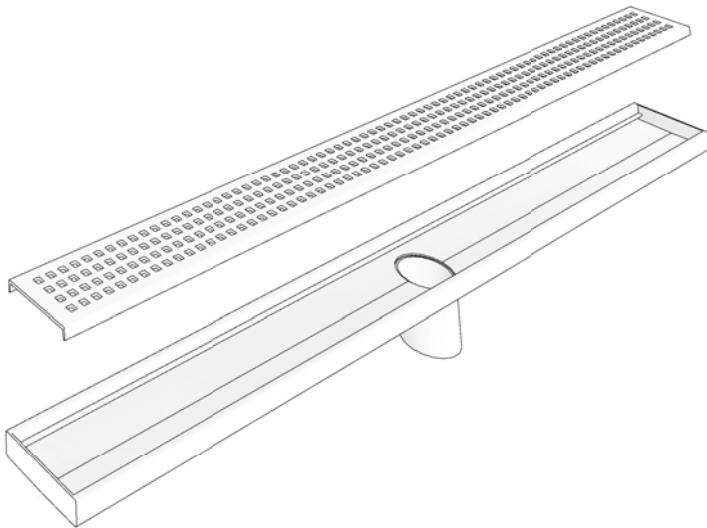

PUNCH HOLE PO SERIES

75MM WIDTH WITH 50MM OUTLET

OUTLET POSITION CAN BE
CENTRED OR END

FIX LENGTH	OUTLET POSITION
600MM	CENTRE / END
800MM	CENTRE / END
900MM	CENTRE / END
1000MM	CENTRE / END
1200MM	CENTRE / END