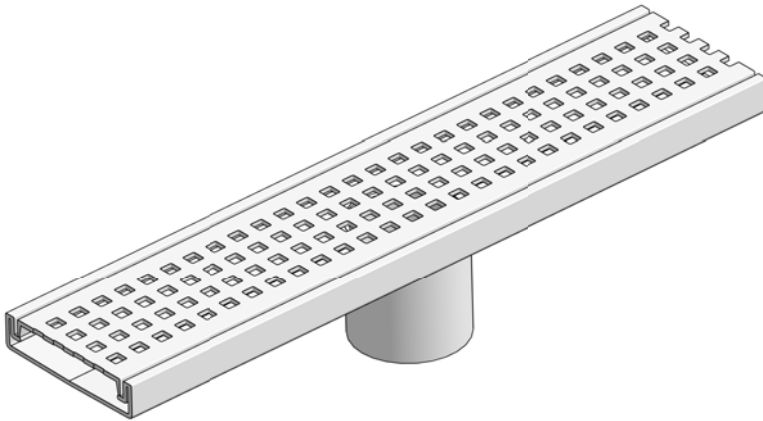

PUNCH HOLE PO SERIES

75MM WIDTH WITH 50MM OUTLET

OUTLET POSITION CAN BE
CENTRED OR END

FIX LENGTH	OUTLET POSITION
600MM	CENTRE / END
800MM	CENTRE / END
900MM	CENTRE / END
1000MM	CENTRE / END
1200MM	CENTRE / END