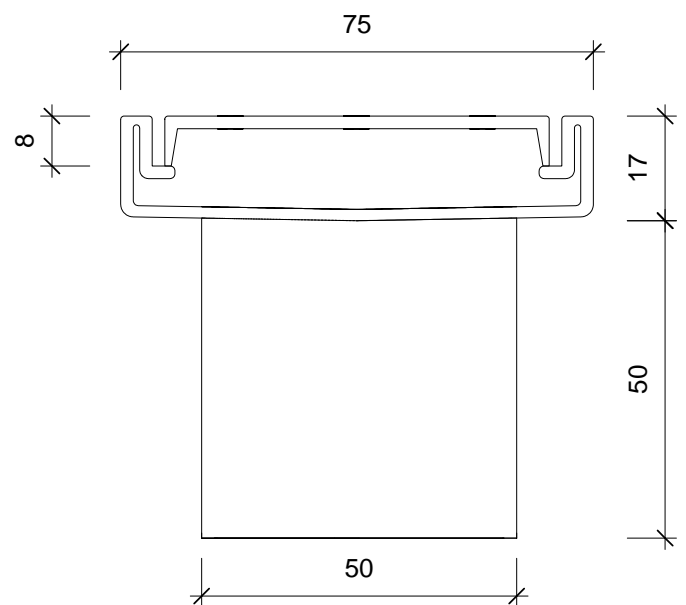

PUNCH SLOT PI SERIES

75MM WIDTH WITH 50MM OUTLET

OUTLET POSITION CAN BE
CENTRED OR END

FIX LENGTH	OUTLET POSITION
600MM	CENTRE / END
800MM	CENTRE / END
900MM	CENTRE / END
1000MM	CENTRE / END
1200MM	CENTRE / END