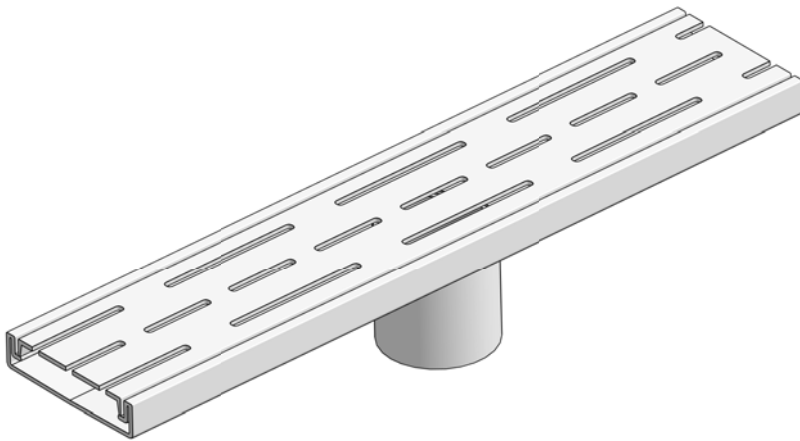

PUNCH SLOT PI SERIES

75MM WIDTH WITH 50MM OUTLET

OUTLET POSITION CAN BE
CENTRED OR END

FIX LENGTH	OUTLET POSITION
600MM	CENTRE / END
800MM	CENTRE / END
900MM	CENTRE / END
1000MM	CENTRE / END
1200MM	CENTRE / END