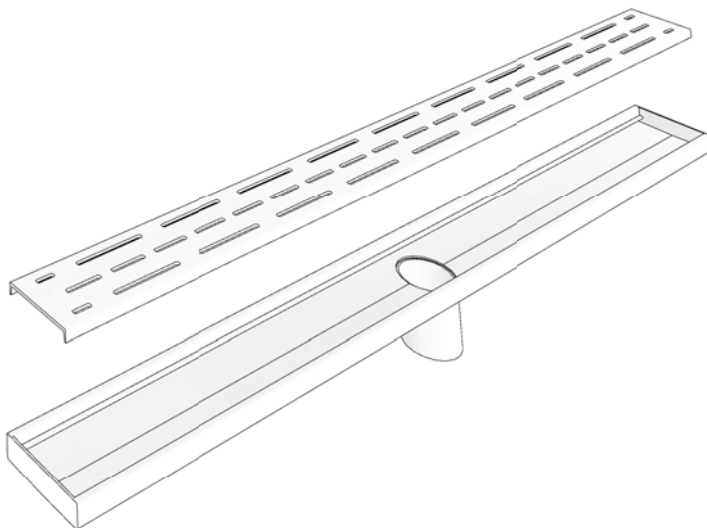

PUNCH SLOT PI SERIES

75MM WIDTH WITH 50MM OUTLET

OUTLET POSITION CAN BE
CENTRED OR END

FIX LENGTH	OUTLET POSITION
600MM	CENTRE / END
800MM	CENTRE / END
900MM	CENTRE / END
1000MM	CENTRE / END
1200MM	CENTRE / END