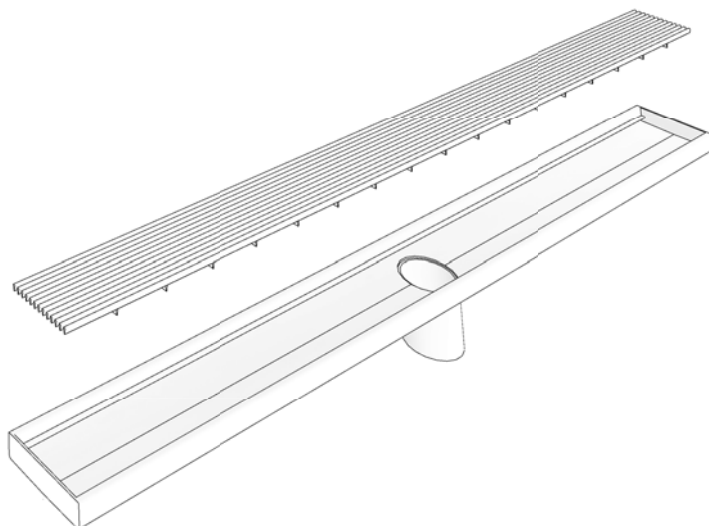

WEDGE WIRE WL SERIES

75MM WIDTH WITH 50MM OUTLET

OUTLET POSITION CAN BE
CENTRED OR END

FIX LENGTH	OUTLET POSITION
600MM	CENTRE / END
800MM	CENTRE / END
900MM	CENTRE / END
1000MM	CENTRE / END
1200MM	CENTRE / END
1500MM	CENTRE / END