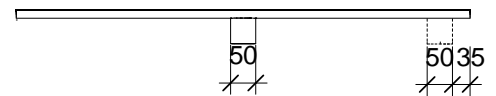

WEDGE WIRE WL SERIES

75MM WIDTH WITH 50MM OUTLET

OUTLET POSITION CAN BE
CENTRED OR END

FIX LENGTH	OUTLET POSITION
600MM	CENTRE / END
800MM	CENTRE / END
900MM	CENTRE / END
1000MM	CENTRE / END
1200MM	CENTRE / END
1500MM	CENTRE / END