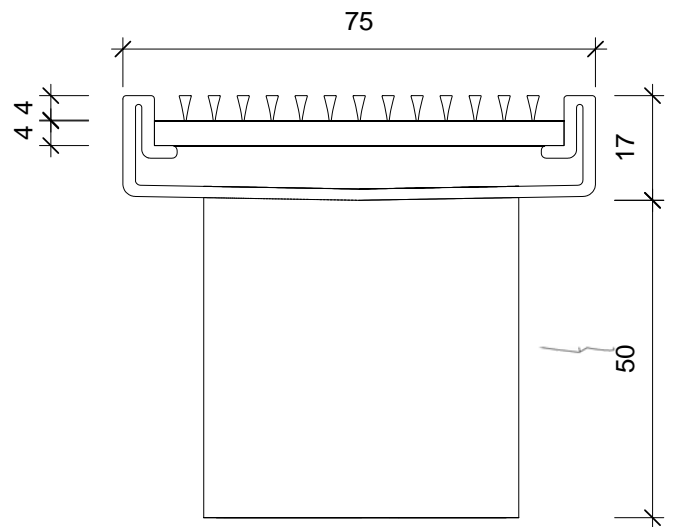

WEDGE WIRE WL SERIES

75MM WIDTH WITH 50MM OUTLET

OUTLET POSITION CAN BE
CENTRED OR END

FIX LENGTH	OUTLET POSITION
600MM	CENTRE / END
800MM	CENTRE / END
900MM	CENTRE / END
1000MM	CENTRE / END
1200MM	CENTRE / END
1500MM	CENTRE / END