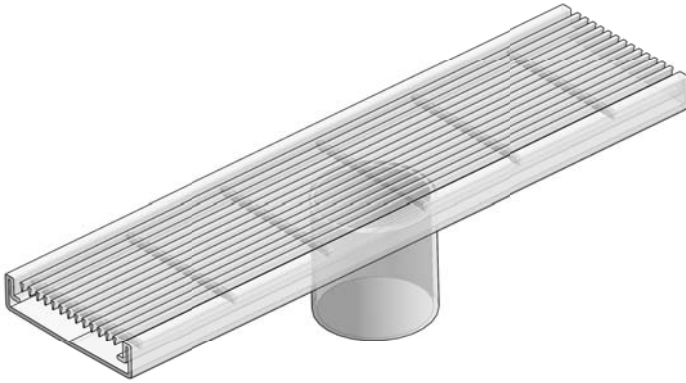

WEDGE WIRE WL SERIES

75MM WIDTH WITH 50MM OUTLET

OUTLET POSITION CAN BE
CENTRED OR END

FIX LENGTH	OUTLET POSITION
600MM	CENTRE / END
800MM	CENTRE / END
900MM	CENTRE / END
1000MM	CENTRE / END
1200MM	CENTRE / END
1500MM	CENTRE / END