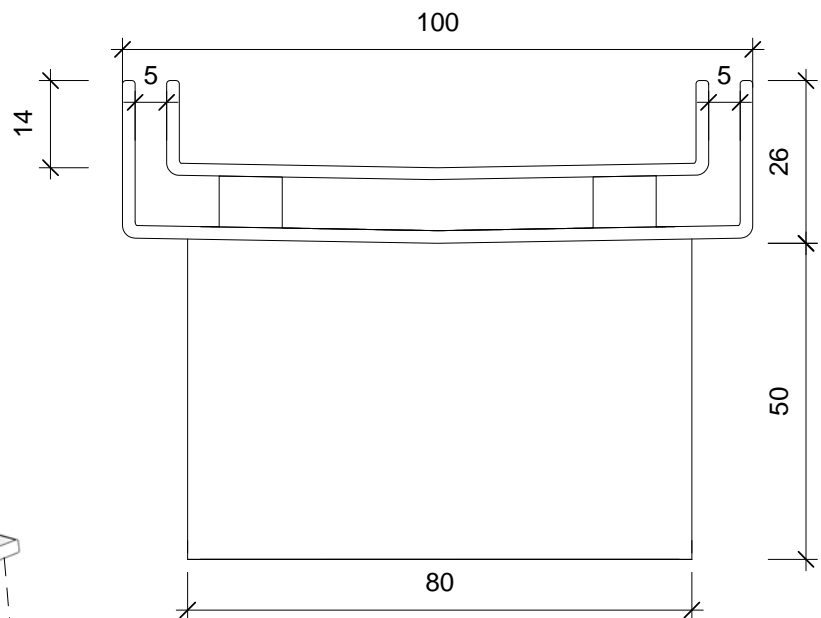

TILE INSERT TL SERIES

100MM WIDTH WITH 80MM OUTLET

OUTLET POSITION CAN BE
CENTRED OR END

FIX LENGTH	OUTLET POSITION
600MM	CENTRE / END
800MM	CENTRE / END
900MM	CENTRE / END
1000MM	CENTRE / END
1200MM	CENTRE / END
1500MM	CENTRE / END