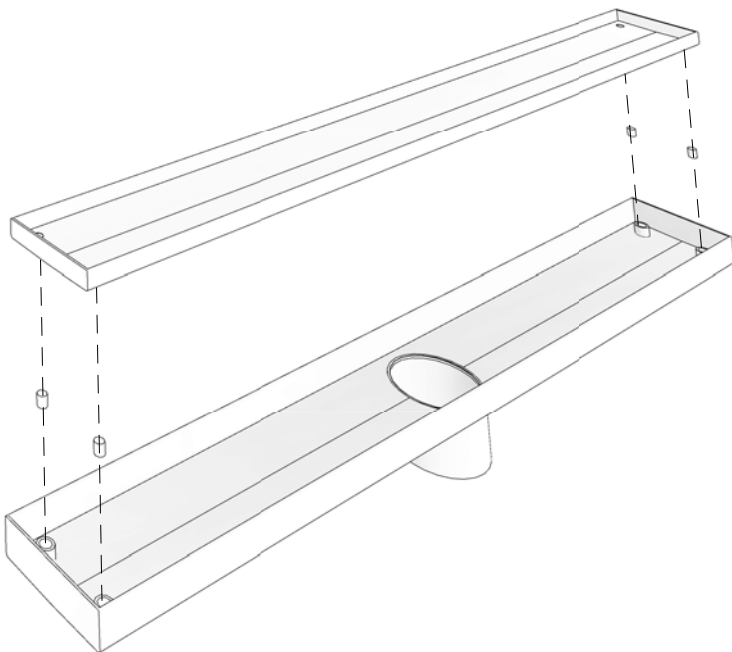

TILE INSERT TL SERIES

100MM WIDTH WITH 80MM OUTLET

OUTLET POSITION CAN BE
CENTRED OR END

FIX LENGTH	OUTLET POSITION
600MM	CENTRE / END
800MM	CENTRE / END
900MM	CENTRE / END
1000MM	CENTRE / END
1200MM	CENTRE / END
1500MM	CENTRE / END