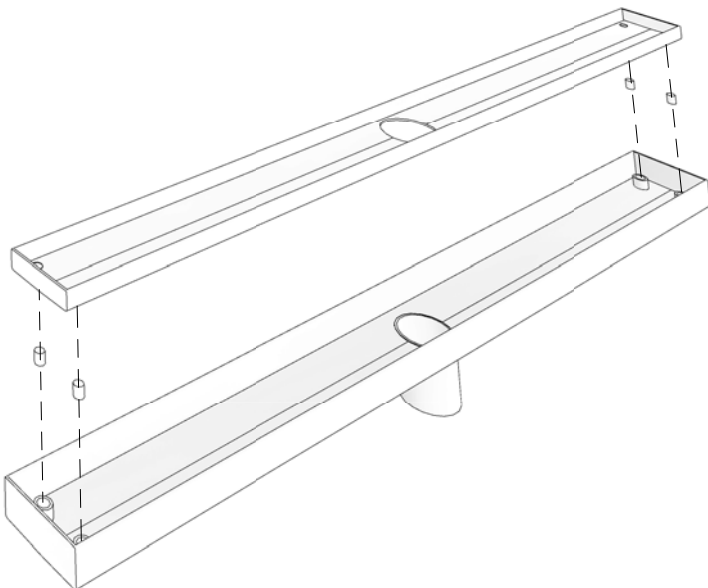

TILE INSERT TL SERIES

75MM WIDTH WITH 50MM OUTLET

OUTLET POSITION CAN BE
CENTRED OR END

FIX LENGTH	OUTLET POSITION
600MM	CENTRE / END
800MM	CENTRE / END
900MM	CENTRE / END
1000MM	CENTRE / END
1200MM	CENTRE / END
1500MM	CENTRE / END