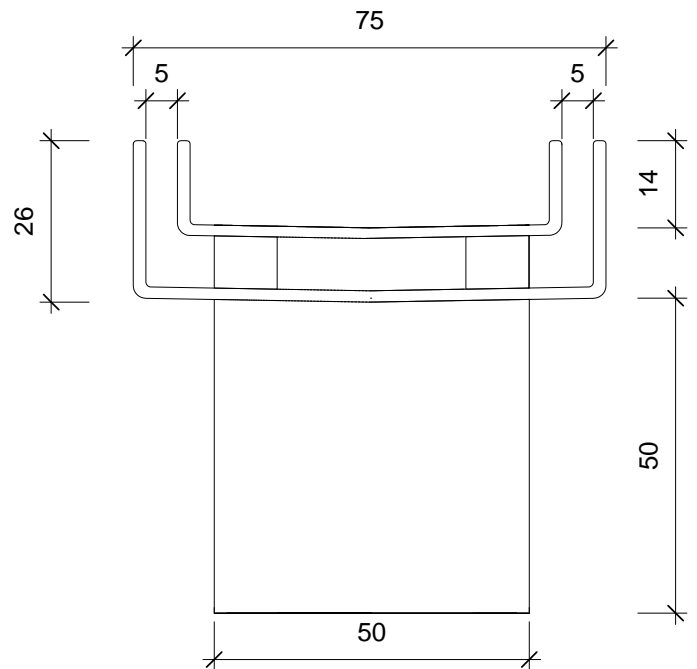

TILE INSERT TL SERIES

75MM WIDTH WITH 50MM OUTLET

OUTLET POSITION CAN BE
CENTRED OR END

FIX LENGTH	OUTLET POSITION
600MM	CENTRE / END
800MM	CENTRE / END
900MM	CENTRE / END
1000MM	CENTRE / END
1200MM	CENTRE / END
1500MM	CENTRE / END