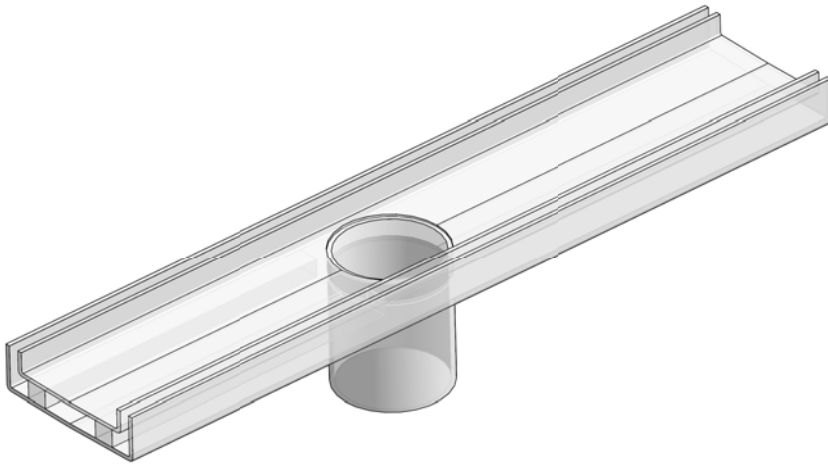

TILE INSERT TL SERIES

75MM WIDTH WITH 50MM OUTLET

OUTLET POSITION CAN BE
CENTRED OR END

FIX LENGTH	OUTLET POSITION
600MM	CENTRE / END
800MM	CENTRE / END
900MM	CENTRE / END
1000MM	CENTRE / END
1200MM	CENTRE / END
1500MM	CENTRE / END