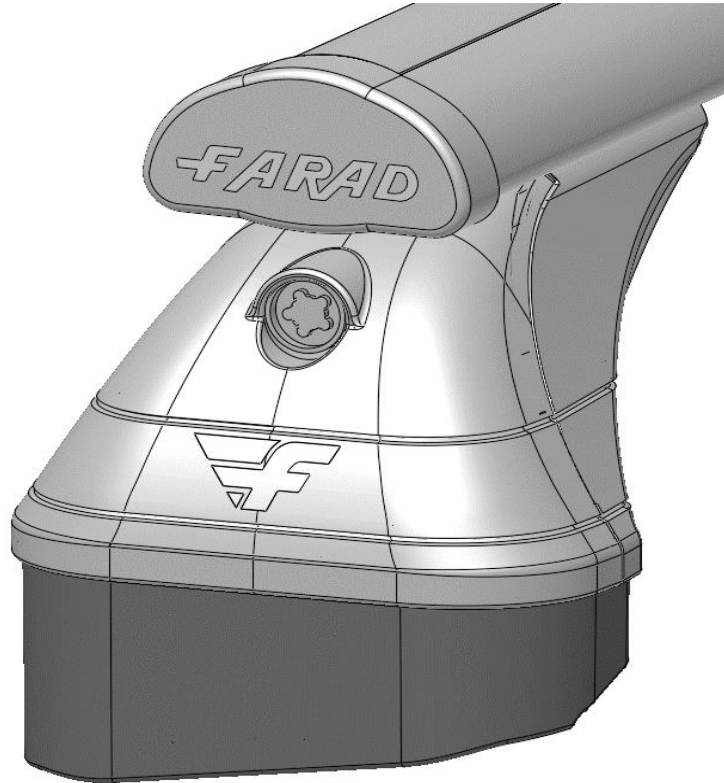

# FARAD<sup>®</sup> BARS

made in italy

Evolution Srl unipersonale, Via A. De Gasperi 26, 12040 Sanfrè (CN) Italy  
 www.faradworld.com tel. 011 9713719 - n° verde 800984229