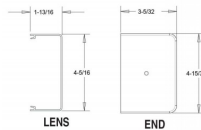

Lengths:

- Available in 2' & 4' lengths

Wattages:

- 22W/35W/44W

Lumens:

- 3000,5000, 6000