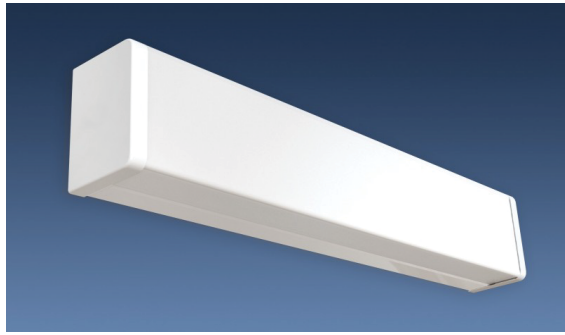

# Wall Bracket LSTWS

NHL-LSTWS

Job Name: \_\_\_\_\_

Type: \_\_\_\_\_

### Optional Features:

- Slide-on one-piece end (regular one-piece end is standard). Baffles and dividers are available for up, down, and/or front light. Ends with tapped holes to accommodate tamper-proof or regular screws