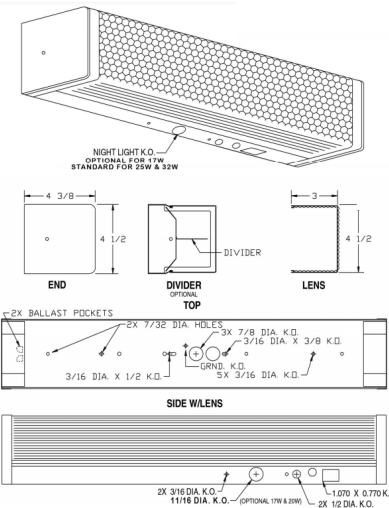

- Acrylic
- Clear prismatic
- Standard
- Smooth White
- Optional

Optional Features:

- Slide-on one-piece end (regular one-piece end is standard). Baffles and dividers are available for up, down, and/or front light. Ends with tapped holes to accommodate tamper-proof or regular screws

Lengths:

- Available in 2' & 4' lengths

Wattages:

- 22W/35W/44W

Lumens:

- 3050, 5050, 6100
Values based at 4000k

Dimming:

- 0-10v Dimming Standard