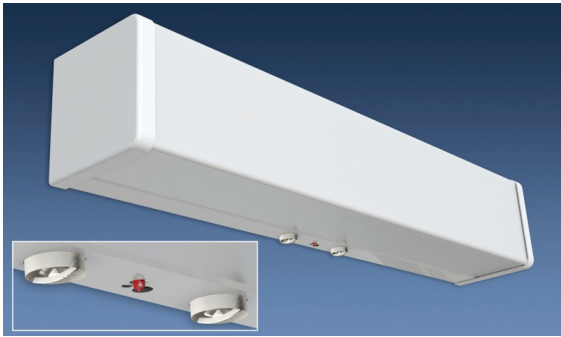

Wall Bracket LSTW

NHL-LSTW

Job Name: _____

Type: _____

FEATURES / SPECIFICATIONS:

Finishes Available:

- White

Diffuser Options:

- Acrylic
- Clear prismatic
- Standard
- Smooth White
- Optional

Optional Features:

- Slide-on one-piece end (regular one-piece end is standard). Baffles and dividers are available for up, down, and/or front light. Ends with tapped holes to accommodate tamper-proof or regular screws

Lengths:

- Available in 2' & 4' lengths

Wattages:

- 22W/35W/44W

Lumens:

- 3050, 5050, 6100
Values based at 4000k

Dimming:

- 0-10v Dimming Standard