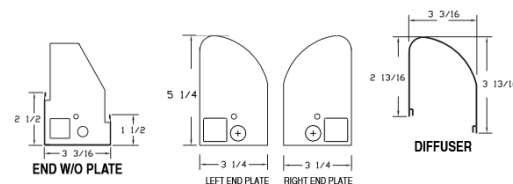

## ORDERING CODE:

Fill in the boxes with the options you need fax it to us at: 732-833-8085

NHL-LRWB

Length:

2 =2' Length  
4 =4' Length

Wattage:

22W 22 Watts  
35W 35 Watts  
44W 44 Watts

Color Temp: