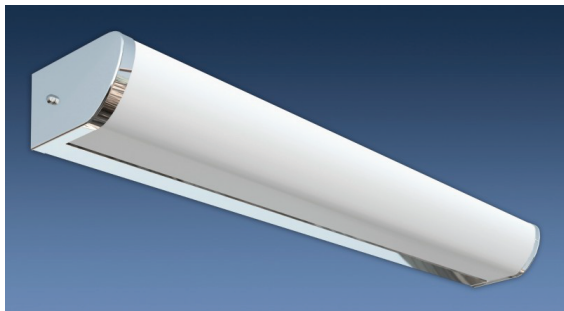

# Wall Bracket LRWB

NHL-LRWB

Job Name: \_\_\_\_\_

Type: \_\_\_\_\_

### Diffuser:

- Smooth white acrylic. Clear prismatic acrylic \*