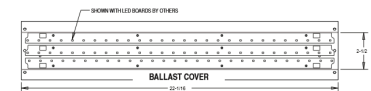

## ACCESSORIES

CON =Convenience Outlet

EM =Emergency Ballast

JB =Joiner Bands

PCW =Pull Chain Switch

PL13 =PL13 Night Light

SEN =Occupancy Sensor (Consult Factory for Options)