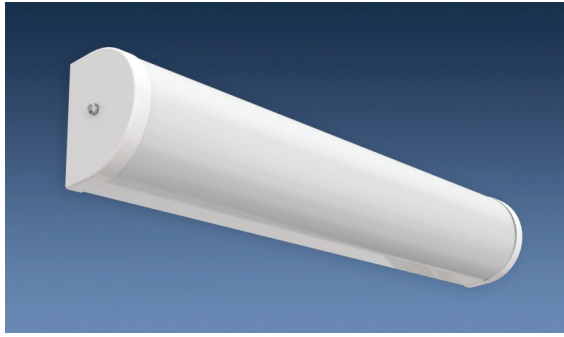

# Wall Bracket LCWB

NHL-LCWB

Job Name: \_\_\_\_\_

Type: \_\_\_\_\_

### Finishes:

- White. All ends white powder coated

### Diffuser:

- Acrylic Durayl® LED Smooth White - standard. Acrylic - Smooth White - optional