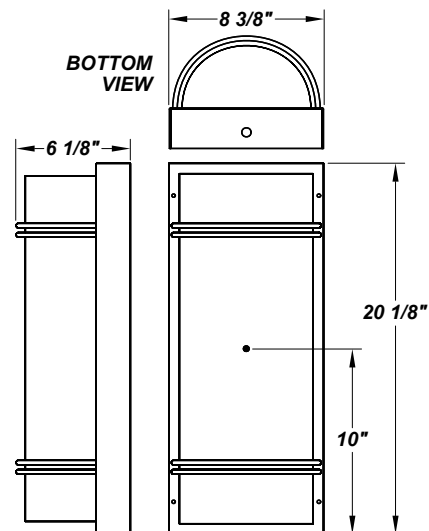

PROJECT: _____
TYPE: _____
PO#: _____ QTY: _____
COMMENTS: _____

FEATURES

- Steel Fascia w/ Textured Black Polyester Powder Coat Finish
- Luminous White 75% DR Acrylic Diffuser
- Steel Mounting Pan w/ Hi-Reflectance White Powder Coat Finish
- Aluminum Reflector
- Mounts Directly to 4" Junction Box (By Others)
- Constant Current
- Dimmable to 10% From 120V to 230V
- CSA Listed Wet Location
- Emergency Battery Available
- LED Light Fixture
- Mounting Hardware Included

LINE DRAWING

LINE DRAWING NOT TO SCALE