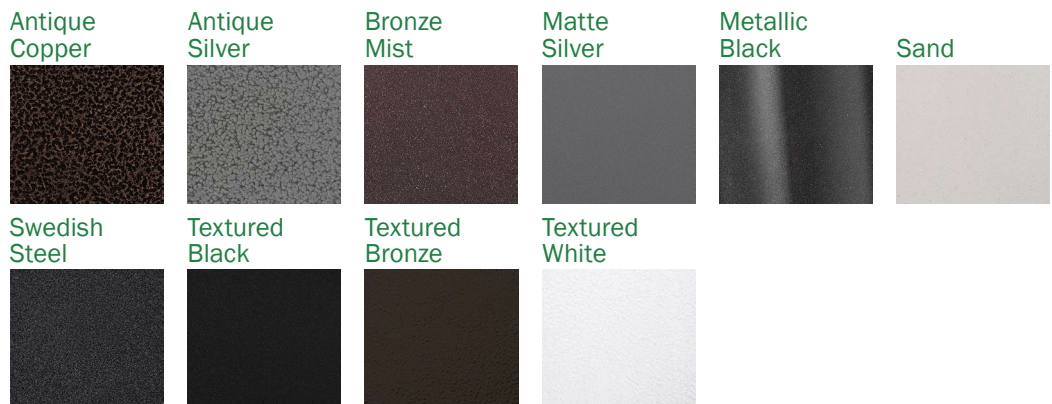

PROJECT: _____
TYPE: _____
PO#: _____ QTY: _____
COMMENTS: _____

FEATURES

- Steel Fascia w/ Textured Black Polyester Powder Coat Finish
- Luminous White 75% DR Acrylic Diffuser
- Steel Mounting Pan w/ Hi-Reflectance White Powder Coat Finish
- Aluminum Reflector
- Mounts Directly to 4" Junction Box (By Others)
- Constant Current
- Dimmable to 10% From 120V to 230V
- CSA Listed Wet Location
- Emergency Battery Available
- LED Light Fixture
- Mounting Hardware Included

LINE DRAWING

LINE DRAWING NOT TO SCALE

FINISHES