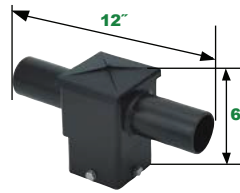

Quad Spoke Bracket,
90° Arms
NHL-PTSB490SZ*

180° Double Bullhorn
NHL-PRSD180BHZ

180° Triple Bullhorn
NHL-PRSTR180BHZ

180° Quad Bullhorn
NHL-PRSQ180BHZ

*Non-stock item. Consult factory for lead time.

Vertical Tenon Pole Top Fitters:

Retrofit Tenon Adaptor for
2 3/4" Tenons
NHL-PSRTNB

Vertical Tenon Pole Fitter:

Bronze Finish

4" Single Square Vertical
Tenon - 2 3/4" Dia.
NHL-PSS42SVTZ

4" Single Square Vertical
Tenon - 2 1/4" Dia.
NHL-PSS43SVTZ

4" 180° Twin Square
Horizontal Tenon
NHL-PSS4T180HTZ

4" 90° Twin Square
Horizontal Tenon
NHL-PSS4T90HTZ

4" 90° Triple Square
Horizontal Tenon
NHL-PSS4TR90HTZ

4" 90° Quad Square
Horizontal Tenon
NHL-PSS4Q90HTZ