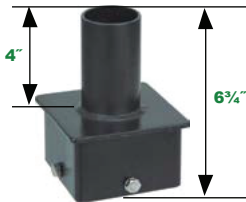

5" Triple Square
Vertical Tenon
NHL-PSS5TRVTZ

5" 90° Quad Square
Vertical Tenon
NHL-PSS5Q90VTZ

Retrofit Tenon Adaptor for
2 3/8" Tenons
NHL-PSRTNB

Vertical Tenon Pole Fitter:

Bronze Finish

5" Single Square
Vertical Tenon - 2 3/8" Dia.
NHL-PSS52SVTZ