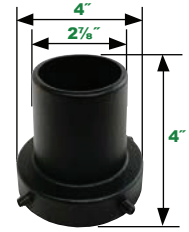

Quad Spoke Bracket,
90° Arms
NHL-PTSB490SZ*

180° Double Bullhorn
NHL-PRSD180BHZ

180° Triple Bullhorn
NHL-PRSTR180BHZ

180° Quad Bullhorn
NHL-PRSQ180BHZ

*Non-stock item. Consult factory for lead time.

Vertical Tenon Pole Top Fitters:

4" High Vertical Tenons, Bronze Finish, Fit 2 3/4" (P2) Tenons

4" Twin Square
Vertical Tenon
NHL-PSS4TVTZ

4" Triple Square
Vertical Tenon
NHL-PSS4TRVTZ

4" 180° Quad Square
Vertical Tenon
NHL-PSS4Q180VTZ

4" 90° Quad Square
Vertical Tenon
NHL-PSS4Q90VTZ

Retrofit Tenon Adaptor for
2 3/4" Tenons
NHL-PSRTNB

Vertical Tenon Pole Fitter:

Bronze Finish

4" Single Square Vertical
Tenon - 2 3/4" Dia.
NHL-PSS42SVTZ

4" Single Square Vertical
Tenon - 2 1/4" Dia.
NHL-PSS43SVTZ