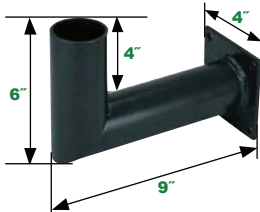

5" Triple Square
Vertical Tenon
NHL-PSS5TRVTZ

5" 90° Quad Square
Vertical Tenon
NHL-PSS5Q90VTZ

Retrofit Tenon Adaptor for
2 3/8" Tenons
NHL-PSRTNB

Vertical Tenon Pole Fitter:

Bronze Finish

5" Single Square
Vertical Tenon - 2 3/8" Dia.
NHL-PSS52SVTZ

5" Single Square Vertical
Tenon - 2 1/8" Dia.
NHL-PSS53SVTZ

Horizontal Tenon Pole Fitters:

4" Horizontal Tenons, Bronze Finish

5" 180° Twin Square
Horizontal Tenon
NHL-PSS5T180HTZ

5" 90° Twin Square
Horizontal Tenon
NHL-PSS5T90HTZ

5" 90° Quad Square
Horizontal Tenon
NHL-PSS5Q90HTZ

Wall Mounting Bracket:

Bronze Finish

Wall Mount
Bracket
NHL-PRSWMBZ

Wall Mount 90°
Bracket
NHL-PRSWMB90Z

Replacement Parts:

NHL-PSS5CZ

NHL-PSS5CVRZ