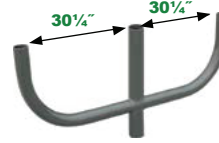

Bronze Finish, Spoke Bracket have 6 1/2" Arms. Fit 2 3/8" (P2) Tenons.

Single Spoke Bracket
NHL-PTSB1SZ

Twin Spoke Bracket,
90° Arms
NHL-PTSB290SZ

Twin Spoke Bracket,
180° Arms
NHL-PTSB2180SZ

Triple Spoke Bracket,
90° Arms
NHL-PTSB390SZ*

Pole Tenon Adaptor
NHL-PTASUNVZ

Triple Spoke Bracket, 120° Arms
NHL-PTSB3120SZ*

Quad Spoke Bracket, 90° Arms
NHL-PTSB490SZ*

180° Double Bullhorn
NHL-PRSD180BHZ

180° Triple Bullhorn
NHL-PRSTR180BHZ

180° Quad Bullhorn
NHL-PRSQ180BHZ

*Non-stock item. Consult factory for lead time.

Vertical Tenon Pole Top Fitters:

4" High Vertical Tenons, Bronze Finish, Fit 2 3/8" (P2) Tenons

Tenon Adaptor:

Fit 2 3/8" (P2) Tenons.

5" Twin Square
Vertical Tenon
NHL-PSS5TVTZ