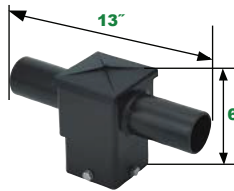

5" Triple Square
Vertical Tenon
NHL-PSS5TRVTZ

5" 90° Quad Square
Vertical Tenon
NHL-PSS5Q90VTZ

Retrofit Tenon Adaptor for
2 3/8" Tenons
NHL-PSRTNB

Vertical Tenon Pole Fitter:

Bronze Finish

5" Single Square
Vertical Tenon - 2 3/8" Dia.
NHL-PSS52SVTZ

5" Single Square Vertical
Tenon - 2 1/8" Dia.
NHL-PSS53SVTZ

Horizontal Tenon Pole Fitters:

4" Horizontal Tenons, Bronze Finish

5" 180° Twin Square
Horizontal Tenon
NHL-PSS5T180HTZ

5" 90° Twin Square
Horizontal Tenon
NHL-PSS5T90HTZ