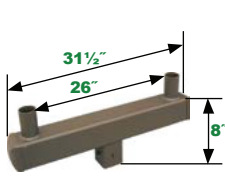

Twin Spoke Bracket,
90° Arms
NHL-PTSB290SZ

Twin Spoke Bracket,
180° Arms
NHL-PTSB2180SZ

Triple Spoke Bracket,
90° Arms
NHL-PTSB390SZ*

Pole Tenon Adaptor
NHL-PTASUNVZ

Triple Spoke Bracket,
120° Arms
NHL-PTSB3120SZ*

Quad Spoke Bracket,
90° Arms
NHL-PTSB490SZ*

180° Double Bullhorn
NHL-PRSD180BHZ

180° Triple Bullhorn
NHL-PRSTR180BHZ

180° Quad Bullhorn
NHL-PRSQ180BHZ

*Non-stock item. Consult factory for lead time.

Vertical Tenon Pole Top Fitters:

4" High Vertical Tenons, Bronze Finish, Fit 2 3/4" (P2) Tenons

4" Twin Square
Vertical Tenon
NHL-PSS4TVTZ

4" Triple Square
Vertical Tenon
NHL-PSS4TRVTZ

4" 180° Quad Square
Vertical Tenon
NHL-PSS4Q180VTZ

4" 90° Quad Square
Vertical Tenon
NHL-PSS4Q90VTZ