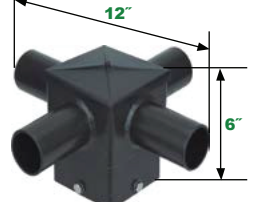

Quad Spoke Bracket,
90° Arms
NHL-PTSB490SZ*

180° Double Bullhorn
NHL-PRSD180BHZ

180° Triple Bullhorn
NHL-PRSTR180BHZ

180° Quad Bullhorn
NHL-PRSQ180BHZ

*Non-stock item. Consult factory for lead time.

Vertical Tenon Pole Top Fitters:

Retrofit Tenon Adaptor for
2 3/4" Tenons
NHL-PSRTNB

Vertical Tenon Pole Fitter:

Bronze Finish

4" Single Square Vertical
Tenon - 2 3/4" Dia.
NHL-PSS42SVTZ

4" Single Square Vertical
Tenon - 2 1/4" Dia.
NHL-PSS43SVTZ

4" 180° Twin Square
Horizontal Tenon
NHL-PSS4T180HTZ

4" 90° Twin Square
Horizontal Tenon
NHL-PSS4T90HTZ

4" 90° Triple Square
Horizontal Tenon
NHL-PSS4TR90HTZ

4" 90° Quad Square
Horizontal Tenon
NHL-PSS4Q90HTZ