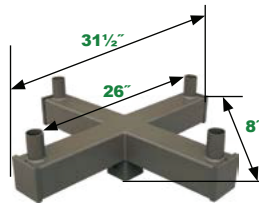

Quad Spoke Bracket,
90° Arms
NHL-PTSB490SZ*

180° Double Bullhorn
NHL-PRSD180BHZ

180° Triple Bullhorn
NHL-PRSTR180BHZ

180° Quad Bullhorn
NHL-PRSQ180BHZ

*Non-stock item. Consult factory for lead time.

Vertical Tenon Pole Top Fitters:

4" High Vertical Tenons, Bronze Finish, Fit 2 3/4" (P2) Tenons

4" Twin Square
Vertical Tenon
NHL-PSS4TVTZ

4" Triple Square
Vertical Tenon
NHL-PSS4TRVTZ

4" 180° Quad Square
Vertical Tenon
NHL-PSS4Q180VTZ

4" 90° Quad Square
Vertical Tenon
NHL-PSS4Q90VTZ

Retrofit Tenon Adaptor for
2 3/4" Tenons
NHL-PSRTNB

Vertical Tenon Pole Fitter:

Bronze Finish

4" Single Square Vertical
Tenon - 2 3/4" Dia.
NHL-PSS42SVTZ

4" Single Square Vertical
Tenon - 2 1/4" Dia.
NHL-PSS43SVTZ

4" 180° Twin Square
Horizontal Tenon
NHL-PSS4T180HTZ

4" 90° Twin Square
Horizontal Tenon
NHL-PSS4T90HTZ

4" 90° Triple Square
Horizontal Tenon
NHL-PSS4TR90HTZ

4" 90° Quad Square
Horizontal Tenon
NHL-PSS4Q90HTZ