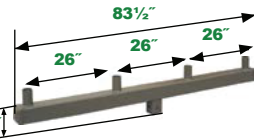

Twin Spoke Bracket,
90° Arms
NHL-PTSB290SZ

Twin Spoke Bracket,
180° Arms
NHL-PTSB2180SZ

Triple Spoke Bracket,
90° Arms
NHL-PTSB390SZ*

Pole Tenon Adaptor
NHL-PTASUNVZ

Triple Spoke Bracket,
120° Arms
NHL-PTSB3120SZ*

Quad Spoke Bracket,
90° Arms
NHL-PTSB490SZ*

180° Double Bullhorn
NHL-PRSD180BHZ

180° Triple Bullhorn
NHL-PRSTR180BHZ

180° Quad Bullhorn
NHL-PRSQ180BHZ

*Non-stock item. Consult factory for lead time.

Vertical Tenon Pole Top Fitters:

4" High Vertical Tenons, Bronze Finish, Fit 2 3/4" (P2) Tenons

4" Twin Square
Vertical Tenon
NHL-PSS4TVTZ

4" Triple Square
Vertical Tenon
NHL-PSS4TRVTZ

4" 180° Quad Square
Vertical Tenon
NHL-PSS4Q180VTZ

4" 90° Quad Square
Vertical Tenon
NHL-PSS4Q90VTZ