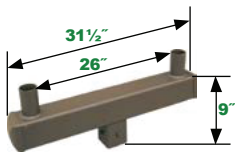

5" Twin Square
Vertical Tenon
NHL-PSS5TVTZ