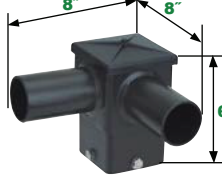

Quad Spoke Bracket,
90° Arms
NHL-PTSB490SZ*

180° Double Bullhorn
NHL-PRSD180BHZ

180° Triple Bullhorn
NHL-PRSTR180BHZ

180° Quad Bullhorn
NHL-PRSQ180BHZ

*Non-stock item. Consult factory for lead time.

Vertical Tenon Pole Top Fitters:

Retrofit Tenon Adaptor for
2 3/4" Tenons
NHL-PSRTNB

Vertical Tenon Pole Fitter:

Bronze Finish

4" Single Square Vertical
Tenon - 2 3/4" Dia.
NHL-PSS42SVTZ

4" Single Square Vertical
Tenon - 2 1/4" Dia.
NHL-PSS43SVTZ

4" 180° Twin Square
Horizontal Tenon
NHL-PSS4T180HTZ

4" 90° Twin Square
Horizontal Tenon
NHL-PSS4T90HTZ

4" 90° Triple Square
Horizontal Tenon
NHL-PSS4TR90HTZ

4" 90° Quad Square
Horizontal Tenon
NHL-PSS4Q90HTZ