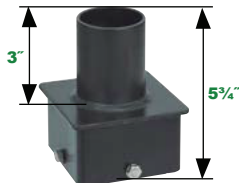

5" Triple Square
Vertical Tenon
NHL-PSS5TRVTZ

5" 90° Quad Square
Vertical Tenon
NHL-PSS5Q90VTZ

Retrofit Tenon Adaptor for
2 3/8" Tenons
NHL-PSRTNB

Vertical Tenon Pole Fitter:

Bronze Finish

5" Single Square
Vertical Tenon - 2 3/8" Dia.
NHL-PSS52SVTZ