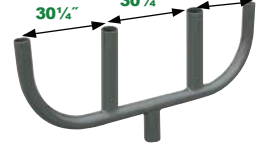

4" Straight Square Steel Pole Mounting Options

Order separately, field installed.

Spoke Brackets and Bullhorns:

Bronze Finish, Spoke Bracket have 6 1/2" Arms. Fit 2 3/4" (P2) Tenons.

Single Spoke Bracket
NHL-PTSB1SZ

Twin Spoke Bracket,
90° Arms
NHL-PTSB290SZ

Twin Spoke Bracket,
180° Arms
NHL-PTSB2180SZ

Triple Spoke Bracket,
90° Arms
NHL-PTSB390SZ*

Pole Tenon Adaptor
NHL-PTASUNVZ

Triple Spoke Bracket,
120° Arms
NHL-PTSB3120SZ*

Quad Spoke Bracket,
90° Arms
NHL-PTSB490SZ*

180° Double Bullhorn
NHL-PRSD180BHZ

180° Triple Bullhorn
NHL-PRSTR180BHZ

180° Quad Bullhorn
NHL-PRSQ180BHZ

*Non-stock item. Consult factory for lead time.

Vertical Tenon Pole Top Fitters: