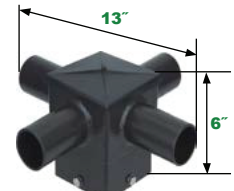

5" Triple Square
Vertical Tenon
NHL-PSS5TRVTZ

5" 90° Quad Square
Vertical Tenon
NHL-PSS5Q90VTZ

Retrofit Tenon Adaptor for
2 3/8" Tenons
NHL-PSRTNB

Vertical Tenon Pole Fitter:

Bronze Finish

5" Single Square
Vertical Tenon - 2 3/8" Dia.
NHL-PSS52SVTZ

5" Single Square Vertical
Tenon - 2 1/8" Dia.
NHL-PSS53SVTZ

Horizontal Tenon Pole Fitters:

4" Horizontal Tenons, Bronze Finish

5" 180° Twin Square
Horizontal Tenon
NHL-PSS5T180HTZ

5" 90° Twin Square
Horizontal Tenon
NHL-PSS5T90HTZ