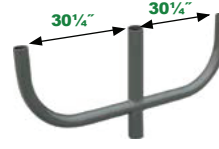

4" Straight Square Steel Pole Mounting Options

Order separately, field installed.

Spoke Brackets and Bullhorns:

Bronze Finish, Spoke Bracket have 6 1/2" Arms. Fit 2 3/4" (P2) Tenons.

Single Spoke Bracket
NHL-PTSB1SZ

Twin Spoke Bracket,
90° Arms
NHL-PTSB290SZ

Twin Spoke Bracket,
180° Arms
NHL-PTSB2180SZ

Triple Spoke Bracket,
90° Arms
NHL-PTSB390SZ*

Pole Tenon Adaptor
NHL-PTASUNVZ

Triple Spoke Bracket,
120° Arms
NHL-PTSB3120SZ*

Quad Spoke Bracket,
90° Arms
NHL-PTSB490SZ*

180° Double Bullhorn
NHL-PRSD180BHZ

180° Triple Bullhorn
NHL-PRSTR180BHZ

180° Quad Bullhorn
NHL-PRSQ180BHZ

*Non-stock item. Consult factory for lead time.

Vertical Tenon Pole Top Fitters:

4" High Vertical Tenons, Bronze Finish, Fit 2 3/4" (P2) Tenons

4" Twin Square
Vertical Tenon
NHL-PSS4TVTZ

4" Triple Square
Vertical Tenon
NHL-PSS4TRVTZ

4" 180° Quad Square
Vertical Tenon
NHL-PSS4Q180VTZ

4" 90° Quad Square
Vertical Tenon
NHL-PSS4Q90VTZ