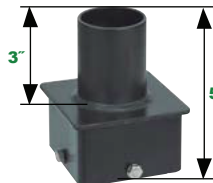

Quad Spoke Bracket,
90° Arms
NHL-PTSB490SZ*

180° Double Bullhorn
NHL-PRSD180BHZ

180° Triple Bullhorn
NHL-PRSTR180BHZ

180° Quad Bullhorn
NHL-PRSQ180BHZ

*Non-stock item. Consult factory for lead time.

Vertical Tenon Pole Top Fitters:

4" High Vertical Tenons, Bronze Finish, Fit 2 3/4" (P2) Tenons

4" Twin Square
Vertical Tenon
NHL-PSS4TVTZ

4" Triple Square
Vertical Tenon
NHL-PSS4TRVTZ

4" 180° Quad Square
Vertical Tenon
NHL-PSS4Q180VTZ

4" 90° Quad Square
Vertical Tenon
NHL-PSS4Q90VTZ

Retrofit Tenon Adaptor for
2 3/4" Tenons
NHL-PSRTNB

Vertical Tenon Pole Fitter:

Bronze Finish

4" Single Square Vertical
Tenon - 2 3/4" Dia.
NHL-PSS42SVTZ

4" Single Square Vertical
Tenon - 2 1/4" Dia.
NHL-PSS43SVTZ