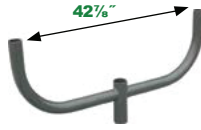

NHL-PSSHHC Hand Hole Cover, Bronze Finish

Specifications subject to change without notice. Rev. 090920

5" Straight Square Steel Pole Mounting Options

Order separately, field installed.

Spoke Brackets and Bullhorns:

Bronze Finish, Spoke Bracket have 6 1/2" Arms. Fit 2 3/8" (P2) Tenons.

Single Spoke Bracket
NHL-PTSB1SZ

Twin Spoke Bracket,
90° Arms
NHL-PTSB290SZ

Twin Spoke Bracket,
180° Arms
NHL-PTSB2180SZ

Triple Spoke Bracket,
90° Arms
NHL-PTSB390SZ*

Pole Tenon Adaptor
NHL-PTASUNVZ

Triple Spoke Bracket, 120° Arms
NHL-PTSB3120SZ*

Quad Spoke Bracket, 90° Arms
NHL-PTSB490SZ*

180° Double Bullhorn
NHL-PRSD180BHZ

180° Triple Bullhorn
NHL-PRSTR180BHZ

180° Quad Bullhorn
NHL-PRSQ180BHZ