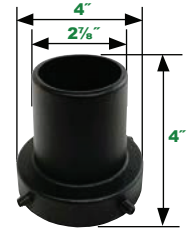

Pole Tenon Adaptor
NHL-PTASUNVZ

Triple Spoke Bracket, 120° Arms
NHL-PTSB3120SZ*

Quad Spoke Bracket, 90° Arms
NHL-PTSB490SZ*

180° Double Bullhorn
NHL-PRSD180BHZ

180° Triple Bullhorn
NHL-PRSTR180BHZ

180° Quad Bullhorn
NHL-PRSQ180BHZ

*Non-stock item. Consult factory for lead time.

Vertical Tenon Pole Top Fitters:

4" High Vertical Tenons, Bronze Finish, Fit 2 3/8" (P2) Tenons

Tenon Adaptor:

Fit 2 3/8" (P2) Tenons.

5" Twin Square
Vertical Tenon
NHL-PSS5TVTZ

5" Triple Square
Vertical Tenon
NHL-PSS5TRVTZ

5" 90° Quad Square
Vertical Tenon
NHL-PSS5Q90VTZ

Retrofit Tenon Adaptor for
2 3/8" Tenons
NHL-PSRTNB

Vertical Tenon Pole Fitter:

Bronze Finish

5" Single Square
Vertical Tenon - 2 3/8" Dia.
NHL-PSS52SVTZ