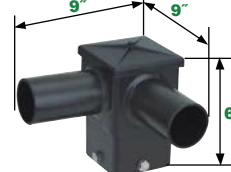

5" 90° Twin Square
Horizontal Tenon
NHL-PSS5T90HTZ