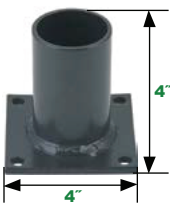

5" Triple Square
Vertical Tenon
NHL-PSS5TRVTZ

5" 90° Quad Square
Vertical Tenon
NHL-PSS5Q90VTZ

Retrofit Tenon Adaptor for
2 3/8" Tenons
NHL-PSRTNB

Vertical Tenon Pole Fitter:

Bronze Finish

5" Single Square
Vertical Tenon - 2 3/8" Dia.
NHL-PSS52SVTZ

5" Single Square Vertical
Tenon - 2 1/8" Dia.
NHL-PSS53SVTZ

Horizontal Tenon Pole Fitters:

4" Horizontal Tenons, Bronze Finish

5" 180° Twin Square
Horizontal Tenon
NHL-PSS5T180HTZ

5" 90° Twin Square
Horizontal Tenon
NHL-PSS5T90HTZ

5" 90° Quad Square
Horizontal Tenon
NHL-PSS5Q90HTZ

Wall Mounting Bracket:

Bronze Finish

Wall Mount
Bracket
NHL-PRSWMBZ

Wall Mount 90°
Bracket
NHL-PRSWMB90Z

Replacement Parts:

NHL-PSS5CZ

NHL-PSS5CVRZ