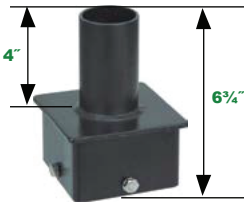

Quad Spoke Bracket,
90° Arms
NHL-PTSB490SZ*

180° Double Bullhorn
NHL-PRSD180BHZ

180° Triple Bullhorn
NHL-PRSTR180BHZ

180° Quad Bullhorn
NHL-PRSQ180BHZ

*Non-stock item. Consult factory for lead time.

Vertical Tenon Pole Top Fitters:

4" High Vertical Tenons, Bronze Finish, Fit 2 3/4" (P2) Tenons

4" Twin Square
Vertical Tenon
NHL-PSS4TVTZ

4" Triple Square
Vertical Tenon
NHL-PSS4TRVTZ

4" 180° Quad Square
Vertical Tenon
NHL-PSS4Q180VTZ

4" 90° Quad Square
Vertical Tenon
NHL-PSS4Q90VTZ

Retrofit Tenon Adaptor for
2 3/4" Tenons
NHL-PSRTNB

Vertical Tenon Pole Fitter:

Bronze Finish

4" Single Square Vertical
Tenon - 2 3/4" Dia.
NHL-PSS42SVTZ

4" Single Square Vertical
Tenon - 2 1/4" Dia.
NHL-PSS43SVTZ