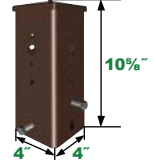

4" Straight Square Steel Pole Mounting Options

Order separately, field installed.

Spoke Brackets and Bullhorns:

Bronze Finish, Spoke Bracket have 6 1/2" Arms. Fit 2 3/4" (P2) Tenons.

Single Spoke Bracket
NHL-PTSB1SZ

Twin Spoke Bracket,
90° Arms
NHL-PTSB290SZ

Twin Spoke Bracket,
180° Arms
NHL-PTSB2180SZ

Triple Spoke Bracket,
90° Arms
NHL-PTSB390SZ*

Pole Tenon Adaptor
NHL-PTASUNVZ

Triple Spoke Bracket,
120° Arms
NHL-PTSB3120SZ*