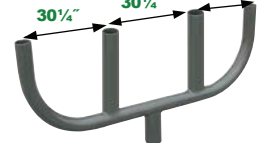

Bronze Finish, Spoke Bracket have 6 1/2" Arms. Fit 2 3/8" (P2) Tenons.

Single Spoke Bracket
NHL-PTSB1SZ

Twin Spoke Bracket,
90° Arms
NHL-PTSB290SZ

Twin Spoke Bracket,
180° Arms
NHL-PTSB2180SZ

Triple Spoke Bracket,
90° Arms
NHL-PTSB390SZ*

Pole Tenon Adaptor
NHL-PTASUNVZ

Triple Spoke Bracket, 120° Arms
NHL-PTSB3120SZ*

Quad Spoke Bracket, 90° Arms
NHL-PTSB490SZ*

180° Double Bullhorn
NHL-PRSD180BHZ

180° Triple Bullhorn
NHL-PRSTR180BHZ

180° Quad Bullhorn
NHL-PRSQ180BHZ

*Non-stock item. Consult factory for lead time.

Vertical Tenon Pole Top Fitters:

4" High Vertical Tenons, Bronze Finish, Fit 2 3/8" (P2) Tenons

Tenon Adaptor:

Fit 2 3/8" (P2) Tenons.

5" Twin Square
Vertical Tenon
NHL-PSS5TVTZ