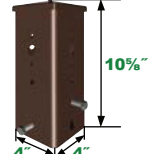

Bronze Finish, Spoke Bracket have 6 1/2" Arms. Fit 2 3/8" (P2) Tenons.

Single Spoke Bracket
NHL-PTSB1SZ

Twin Spoke Bracket,
90° Arms
NHL-PTSB290SZ

Twin Spoke Bracket,
180° Arms
NHL-PTSB2180SZ

Triple Spoke Bracket,
90° Arms
NHL-PTSB390SZ*

Pole Tenon Adaptor
NHL-PTASUNVZ

Triple Spoke Bracket, 120° Arms
NHL-PTSB3120SZ*

Quad Spoke Bracket, 90° Arms
NHL-PTSB490SZ*

180° Double Bullhorn
NHL-PRSD180BHZ

180° Triple Bullhorn
NHL-PRSTR180BHZ

180° Quad Bullhorn
NHL-PRSQ180BHZ