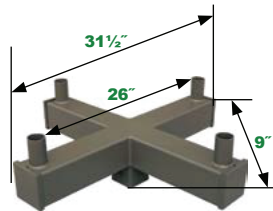

5" 90° Quad Square
Vertical Tenon
NHL-PSS5Q90VTZ