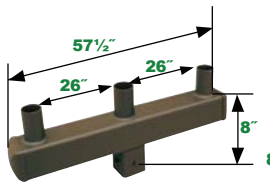

Twin Spoke Bracket,
90° Arms
NHL-PTSB290SZ

Twin Spoke Bracket,
180° Arms
NHL-PTSB2180SZ

Triple Spoke Bracket,
90° Arms
NHL-PTSB390SZ*

Pole Tenon Adaptor
NHL-PTASUNVZ

Triple Spoke Bracket,
120° Arms
NHL-PTSB3120SZ*

Quad Spoke Bracket,
90° Arms
NHL-PTSB490SZ*

180° Double Bullhorn
NHL-PRSD180BHZ

180° Triple Bullhorn
NHL-PRSTR180BHZ

180° Quad Bullhorn
NHL-PRSQ180BHZ

*Non-stock item. Consult factory for lead time.

Vertical Tenon Pole Top Fitters:

4" High Vertical Tenons, Bronze Finish, Fit 2 3/4" (P2) Tenons

4" Twin Square
Vertical Tenon
NHL-PSS4TVTZ

4" Triple Square
Vertical Tenon
NHL-PSS4TRVTZ

4" 180° Quad Square
Vertical Tenon
NHL-PSS4Q180VTZ

4" 90° Quad Square
Vertical Tenon
NHL-PSS4Q90VTZ