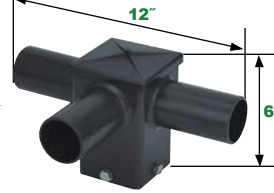

Quad Spoke Bracket,
90° Arms
NHL-PTSB490SZ*

180° Double Bullhorn
NHL-PRSD180BHZ

180° Triple Bullhorn
NHL-PRSTR180BHZ

180° Quad Bullhorn
NHL-PRSQ180BHZ

*Non-stock item. Consult factory for lead time.

Vertical Tenon Pole Top Fitters:

Retrofit Tenon Adaptor for
2 3/4" Tenons
NHL-PSRTNB

Vertical Tenon Pole Fitter:

Bronze Finish

4" Single Square Vertical
Tenon - 2 3/4" Dia.
NHL-PSS42SVTZ

4" Single Square Vertical
Tenon - 2 1/4" Dia.
NHL-PSS43SVTZ

4" 180° Twin Square
Horizontal Tenon
NHL-PSS4T180HTZ

4" 90° Twin Square
Horizontal Tenon
NHL-PSS4T90HTZ

4" 90° Triple Square
Horizontal Tenon
NHL-PSS4TR90HTZ

4" 90° Quad Square
Horizontal Tenon
NHL-PSS4Q90HTZ