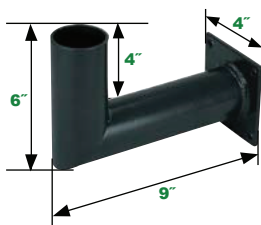

Quad Spoke Bracket,
90° Arms
NHL-PTSB490SZ*

180° Double Bullhorn
NHL-PRSD180BHZ

180° Triple Bullhorn
NHL-PRSTR180BHZ

180° Quad Bullhorn
NHL-PRSQ180BHZ

*Non-stock item. Consult factory for lead time.

Vertical Tenon Pole Top Fitters:

Retrofit Tenon Adaptor for
2 3/4" Tenons
NHL-PSRTNB

Vertical Tenon Pole Fitter:

Bronze Finish

4" Single Square Vertical
Tenon - 2 3/4" Dia.
NHL-PSS42SVTZ

4" Single Square Vertical
Tenon - 2 1/4" Dia.
NHL-PSS43SVTZ

4" 180° Twin Square
Horizontal Tenon
NHL-PSS4T180HTZ

4" 90° Twin Square
Horizontal Tenon
NHL-PSS4T90HTZ

4" 90° Triple Square
Horizontal Tenon
NHL-PSS4TR90HTZ

4" 90° Quad Square
Horizontal Tenon
NHL-PSS4Q90HTZ

Wall Mounting Bracket:

Bronze Finish

Wall Mount
Bracket
NHL-PRSWMBZ

Wall Mount 90°
Bracket
NHL-PRSWMB90Z

Replacement Parts:

NHL-PSS4CZ

NHL-PSS4CVRZ

NHL-PSSHHC