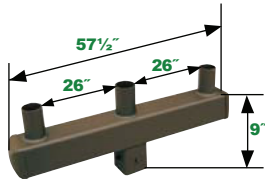

Pole Tenon Adaptor
NHL-PTASUNVZ

Triple Spoke Bracket, 120° Arms
NHL-PTSB3120SZ*

Quad Spoke Bracket, 90° Arms
NHL-PTSB490SZ*

180° Double Bullhorn
NHL-PRSD180BHZ

180° Triple Bullhorn
NHL-PRSTR180BHZ

180° Quad Bullhorn
NHL-PRSQ180BHZ

*Non-stock item. Consult factory for lead time.

Vertical Tenon Pole Top Fitters:

4" High Vertical Tenons, Bronze Finish, Fit 2 3/8" (P2) Tenons

Tenon Adaptor:

Fit 2 3/8" (P2) Tenons.

5" Twin Square
Vertical Tenon
NHL-PSS5TVTZ