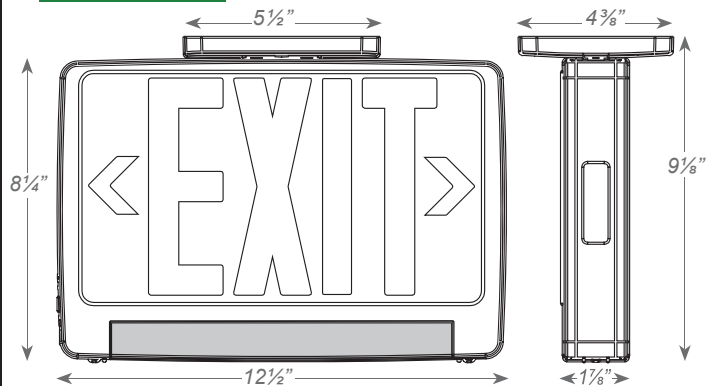

DIMENSIONS

ORDERING INFORMATION

Sample Part Number: NHL-PC-2-R-W

MODEL	No. of FACES	LETTER COLOR	HOUSING COLOR	OPTIONS
NHL-PC	2	R Red G Green	W White B Black	RC Remote Capable (Standard) SDT Self-Diagnostics CUSTOM Custom Wording

Special voltage & SALIDA face plate options available. Check with your Best Lighting Representative.

COMBOS

NHL-PC