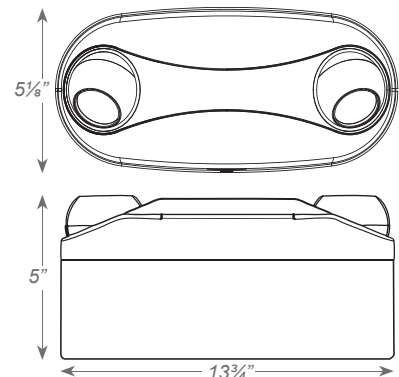

DIMENSIONS

ORDERING INFORMATION

Special voltage options available. Check with your Best Lighting representative.

¹ Not available with SDT option.

MODEL	HOUSING COLOR	OPTIONS
NHL-M16RHP (6 Volt)	(blank) White	LED 3.3W High Lumen White LED Lamps
NHL-M16RHP (12 Volt)	B Black	PLED 5.0W High Lumen White LED Lamps¹

Sample Part Number: NHL-M16RHP-W