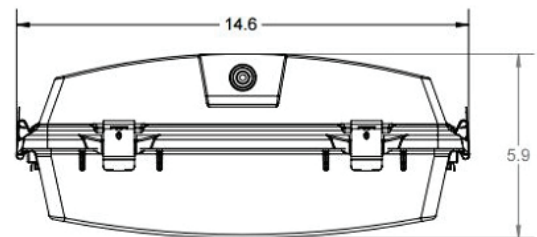

New Horizon Lighting products reduce operating costs while delivering high efficiency lighting. NHL products are built in the USA and are available or through leading national distributors.

New Horizon Lighting
P 732.833.8086 | F 732.833.8085
801 Corporate Circle, Ste. #3
Toms River, NJ 08755
www.newhorizonlighting.com