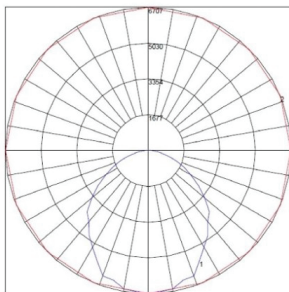

LIGHT OUTPUT CHART

	30K	40K	50K
84W	9,184	9,686	10,026
124W	12,926	13,636	14,114
180W	20,240	21,372	22,061
272W	32,398	33,487	34,612