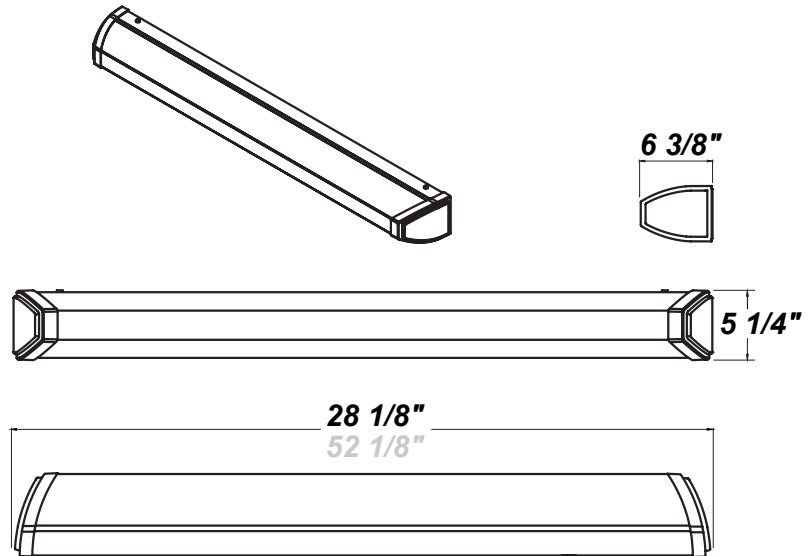

LINE DRAWING

LINE DRAWING NOT TO SCALE