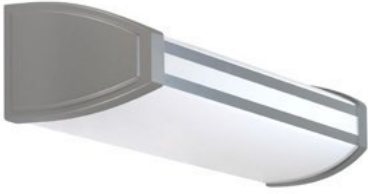

NHL-LB1 24 28"

Architectural Indoor

PROJECT:	
TYPE:	
PO#:	QTY:
COMMENTS:	

FEATURES

- Steel Housing w/ White Powder Coat Finish
- Steel Mounting Pan w/ Hi-Reflectance White Powder Coat Finish
- White Acrylic / DR Extruded Diffuser w/ Matte Silver Finished End Caps And Silver / White Decorative Center Trim
- Up / Down Lighting Option Available
- Mounts Directly to Surface w/ Two Wall Anchors (Not Included)
- 0-10V and Leading Edge (ELV) Dimming Compatible Options Available
- CSA Listed Dry Location For Wall Mount Only
- Emergency Battery Available
- LED Light Fixture

Aesthetics & Options

TRIM	FINISH	COLOR TEMP	OPTIONS
Not Applicable	BNW - Brushed Nickel End Caps w/ Nickel And White Center Trim (Standard) WSW - White End Caps w/ Solid White Center Trim	27K - 2700K Color Temp 30K - 3000K Color Temp 35K - 3500K Color Temp 40K - 4000K Color Temp 50K - 5000K Color Temp	2SW - 2-Position Switch w/ Pull Chain (On-Off) (120V Only) CO - Convenience Outlet (120V Only) DIV - Internal Divider EB - 12W Integral EM Battery (120V and 277V Only) F - Fused (120V and 277V Only) MSW - Multi-Level Switching 4-Position Switch w/ Pull Chain (120V Only) NLT - 9.4W LED Night Light (DIV option required)(120V and 277V Only)
ORDER INFO			
Not Applicable Example ^	BNW	27K	2SW