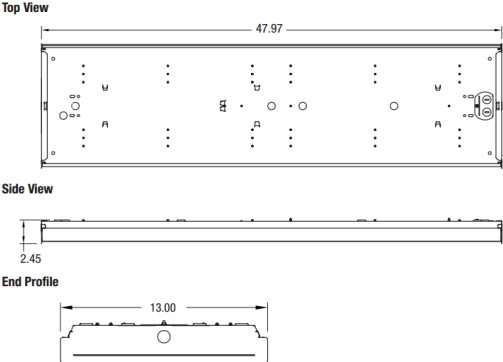

ORDERING CODE:

Fill in the boxes with the options you need fax it to us at: 732-833-8085.

NHL-HPW

Wattage:

1. 150W 150 Watts
   28W -28 Watts
   48W -48 Watts
   56W -56 Watts

Color Temp:

1. 35K =3,500K
   40K =4,000K
   50K =5,000K

Voltage:

UNV =120-277

Cord Set:

1. BX6 6' Armored Cable
   C/S-(Whip XX") =(Whip XX")
   C/S-15A125 =15A125V
   C/S-15A208 =20A208V
   C/S-15A277 =15A277V
   C/S-20A125 =20A125V
   C/S-20A208 =20A208V
   C/S-20A277 =20A277V

Options:

1. EM Emergency Battery/Driver
   SEN =120/277 Motion Sensor

New Horizon Lighting products reduce operating costs while delivering high efficiency lighting. NHL products are built in the USA and are available or through leading national distributors.

New Horizon Lighting
P 732.833.8086 | F 732.833.8085
9 Gladney Avenue
Bayville, NJ 08721
www.newhorizonlighting.com