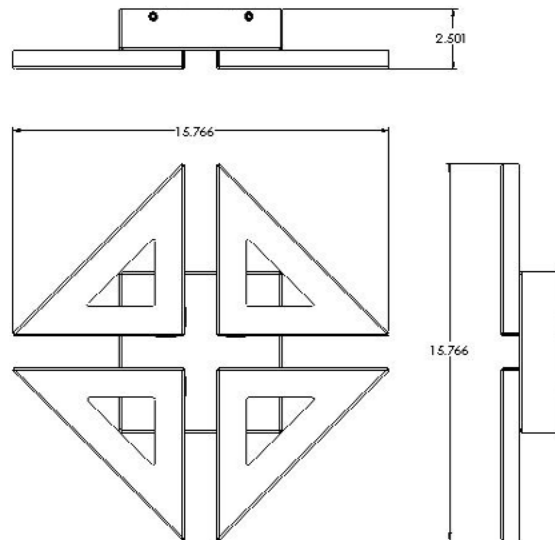

## FEATURES

- Aluminum Fascia
- Arm & Mount Pan w/ Standard Matte Silver Powder Coat Finish
- Indirect Lighting Source
- Aluminum Mounting Plate Mounts to Wall Surface (Centered Over and Attached to J-box)
- LED Light Source
- Surge Protector - (Optional)
- UL Class 2 Driver
- Dimmable @ 120V and 277V
- ADA Compliant
- CSA Listed Dry Location For Wall Mount
- LED Light Fixture
- Mounting Hardware Included

## LINE DRAWING

LINE DRAWING NOT TO SCALE