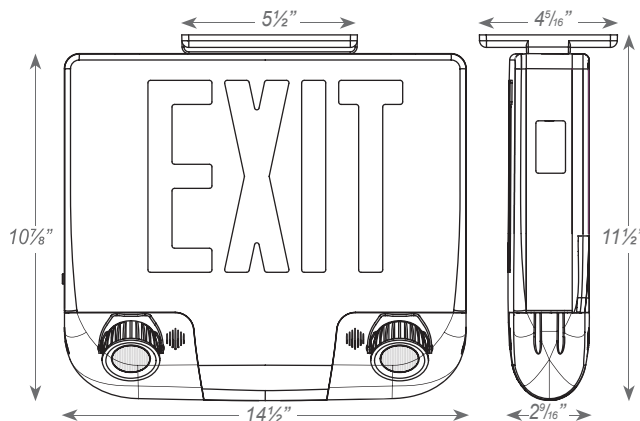

### HOUSING

- Unique design provides spec grade EXIT sign with LED lamp heads in one low profile housing.
- Premium-grade, extruded aluminum housing (also available in black or white powder-coated finishes).
- Field selectable knockout Chevron directional indicators.
- Quick-snap face plate closure.
- Unique design allows double face conversion in the field.

### OPTIONS

- RC: Remote capacity of up to 3.0 watts.

### DIMENSIONS