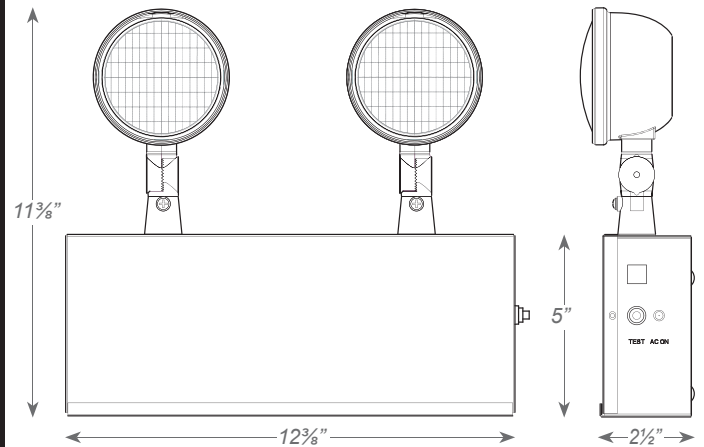

DIMENSIONS

ORDERING INFORMATION

Sample Part Number: NHL-CLEDXR

MODEL	WATTAGE	HOUSING COLOR
NHL-CLEDXR	10 | 10 Watts	(blank) | White
	20 | 20 Watts	B | Black