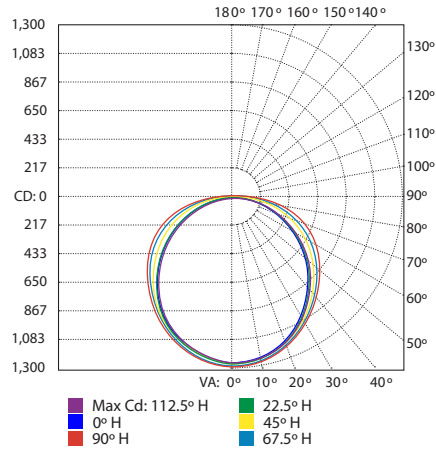

POWER AND COLOR TEMPERATURE SELECTABILITY

- Color Select Technology: Adjustable CCT (3500K/4000K/5000K)
- Power Select Technology: Adjustable Wattage (30W/25W/20W)

PRODUCT SPECIFICATIONS

Catalog Number	Input Voltage	Wattage	CCT	Lumen Output	Efficacy	CRI	Power Factor	Lifetime
NHL-CBE2-24-30W-CT-UNV	120 –277V	30W	3500K	3,840	128 lm/W	> 80	> 0.90	50,000 hrs
			4000K	3,870	129 lm/W			
			5000K	3,900	130 lm/W			
		25W	3500K	3,350	134 lm/W			
			4000K	3,375	135 lm/W			
			5000K	3,400	136 lm/W			
		20W	3500K	2,740	137 lm/W			
			4000K	2,760	138 lm/W			
			5000K	2,780	139 lm/W			

ONE CATALOG NUMBER WITH 9 DIFFERENT OPTIONS

* Preset to highest lumen output (30W / 5000K)
* Color Uniformity: CCT (Correlated Color Temperature) range as per guidelines outlined in ANSI C78.377-2017.

NHL-CBE2-24-30W-CT-UNV

LED CENTER BASKET FIXTURE

PHOTOMETRIC SPECIFICATIONS

POLAR CANDELA

ZONAL LUMEN SUMMARY

Zone	Lumens	% Luminaire
0-60	2,906.8	74.30%
60-90	993.3	25.40%
0-90	3,900.1	99.70%
90-180	10.9	0.30%
0-180	3,911.0	100%