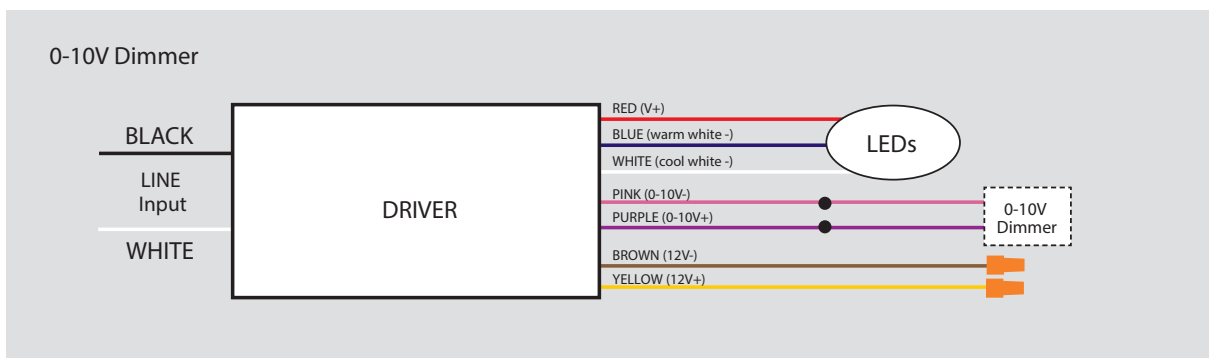

POWER AND COLOR TEMPERATURE SELECTABILITY

- Color Select Technology: Adjustable CCT (3500K/4000K/5000K)
- Power Select Technology: Adjustable Wattage (30W/25W/20W)

PRODUCT SPECIFICATIONS

Catalog Number	Input Voltage	Wattage	CCT	Lumen Output	Efficacy	CRI	Power Factor	Lifetime
NHL-CBE2-24-30W-CT-UNV	120 –277V	30W	3500K	3,840	128 lm/W	> 80	> 0.90	50,000 hrs
			4000K	3,870	129 lm/W			
			5000K	3,900	130 lm/W			
		25W	3500K	3,350	134 lm/W			
			4000K	3,375	135 lm/W			
			5000K	3,400	136 lm/W			
		20W	3500K	2,740	137 lm/W			
			4000K	2,760	138 lm/W			
			5000K	2,780	139 lm/W			

ONE CATALOG NUMBER WITH 9 DIFFERENT OPTIONS

* Preset to highest lumen output (30W / 5000K)
* Color Uniformity: CCT (Correlated Color Temperature) range as per guidelines outlined in ANSI C78.377-2017.

NHL-CBE2-24-30W-CT-UNV

LED CENTER BASKET FIXTURE

PHOTOMETRIC SPECIFICATIONS

POLAR CANDELA

ZONAL LUMEN SUMMARY

Zone	Lumens	% Luminaire
0-60	2,906.8	74.30%
60-90	993.3	25.40%
0-90	3,900.1	99.70%
90-180	10.9	0.30%
0-180	3,911.0	100%

PHYSICAL SPECIFICATIONS

WIRING DIAGRAMS

NHL-CBE2-24-30W-CT-UNV

LED CENTER BASKET FIXTURE

WIRING DIAGRAMS (CONTINUED)

ADDITIONAL ACCESSORIES (SOLD SEPARATELY)

Catalog Number	Description
NHL-BLEDEM-CP-1200	8W, 1200 lumen Smart Safe emergency backup with duel flex cables.
NHL-BLEDEM-CP-2400	17W, 2400 lumen Smart Safe emergency backup with duel flex cables, self diagnostic.
NHL-FC2-12V-SM-PIR	Bluetooth mesh wireless low voltage fixture controller for system with integrated daylight and PIR motion