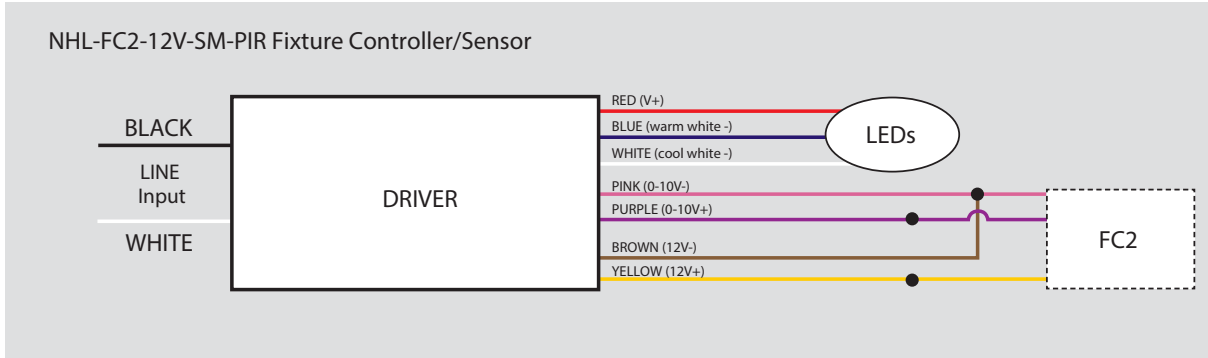

LED CENTER BASKET FIXTURE

PHOTOMETRIC SPECIFICATIONS

POLAR CANDELA

ZONAL LUMEN SUMMARY

Zone	Lumens	% Luminaire
0-60	2,906.8	74.30%
60-90	993.3	25.40%
0-90	3,900.1	99.70%
90-180	10.9	0.30%
0-180	3,911.0	100%

PHYSICAL SPECIFICATIONS

WIRING DIAGRAMS

NHL-CBE2-24-30W-CT-UNV

LED CENTER BASKET FIXTURE

WIRING DIAGRAMS (CONTINUED)

ADDITIONAL ACCESSORIES (SOLD SEPARATELY)

Catalog Number	Description
NHL-BLEDEM-CP-1200	8W, 1200 lumen Smart Safe emergency backup with duel flex cables.
NHL-BLEDEM-CP-2400	17W, 2400 lumen Smart Safe emergency backup with duel flex cables, self diagnostic.
NHL-FC2-12V-SM-PIR	Bluetooth mesh wireless low voltage fixture controller for system with integrated daylight and PIR motion