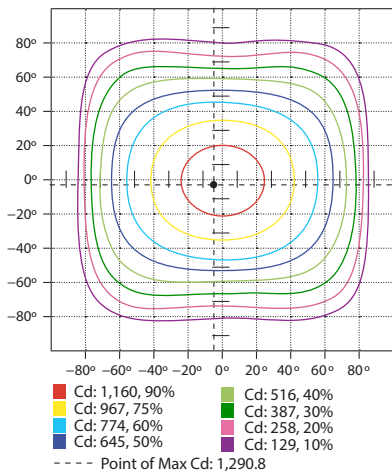

POWER AND COLOR TEMPERATURE SELECTABILITY

- Color Select Technology: Adjustable CCT (3500K/4000K/5000K)
- Power Select Technology: Adjustable Wattage (30W/25W/20W)

PRODUCT SPECIFICATIONS

Catalog Number	Input Voltage	Wattage	CCT	Lumen Output	Efficacy	CRI	Power Factor	Lifetime
NHL-CBE2-24-30W-CT-UNV	120 –277V	30W	3500K	3,840	128 lm/W	> 80	> 0.90	50,000 hrs
			4000K	3,870	129 lm/W			
			5000K	3,900	130 lm/W			
		25W	3500K	3,350	134 lm/W			
			4000K	3,375	135 lm/W			
			5000K	3,400	136 lm/W			
		20W	3500K	2,740	137 lm/W			
			4000K	2,760	138 lm/W			
			5000K	2,780	139 lm/W			

ONE CATALOG NUMBER WITH 9 DIFFERENT OPTIONS

* Preset to highest lumen output (30W / 5000K)
* Color Uniformity: CCT (Correlated Color Temperature) range as per guidelines outlined in ANSI C78.377-2017.

NHL-CBE2-24-30W-CT-UNV

LED CENTER BASKET FIXTURE

PHOTOMETRIC SPECIFICATIONS

POLAR CANDELA

ZONAL LUMEN SUMMARY

Zone	Lumens	% Luminaire
0-60	2,906.8	74.30%
60-90	993.3	25.40%
0-90	3,900.1	99.70%
90-180	10.9	0.30%
0-180	3,911.0	100%