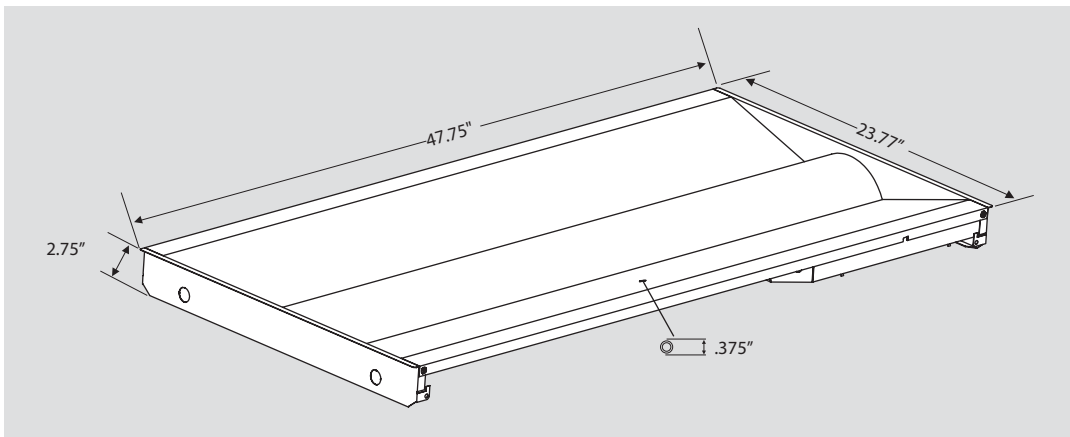

PHYSICAL SPECIFICATIONS