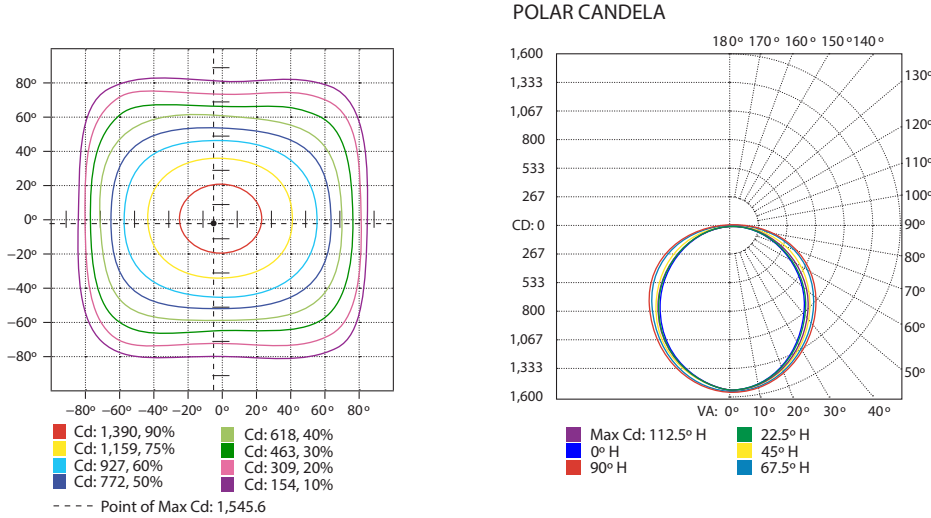

NHL-CBE2-22-35W-CT-UNV

LED CENTER BASKET FIXTURE

PHOTOMETRIC SPECIFICATIONS