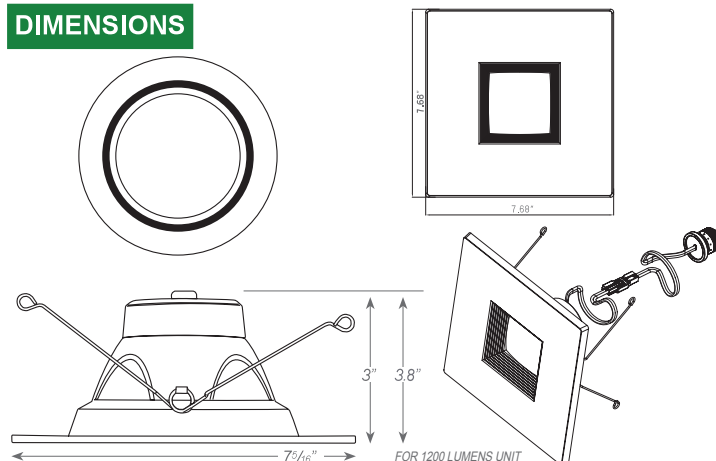

DIMENSIONS

ORDERING INFORMATION

MODEL	OPTIONS	KELVIN RATING	LUMENS	TITLE 24 , 2016	ENERGY STAR
NHL-BRK6-BW-27K-120	BW White Baffle	27K 2700K	900	NO	YES
NHL-BRK6-BW-30K-120	BW White Baffle	30K 3000K	960	NO	YES
NHL-BRK6-BW-35K-120	BW White Baffle	35K 3500K	980	NO	YES
NHL-BRK6-BW-40K-120	BW White Baffle	40K 4000K	1000	NO	YES
NHL-BRK6-BW-50K-120	BW White Baffle	50K 5000K	1060	NO	YES
NHL-BRK6-BW-27K-120	BW White Baffle	27K 2700K	750	YES	YES
NHL-BRK6-BW-30K-120	BW White Baffle	30K 3000K	780	YES	YES
NHL-BRK6-BW-40K-120	BW White Baffle	40K 4000K	810	YES	YES
NHL-BRK6-16BW-27K-120	BW White Baffle	27K 2700K	1200	YES	NO
NHL-BRK6-16BW-30K-120	BW White Baffle	30K 3000K	1200	YES	NO
NHL-BRK6-16BW-40K-120	BW White Baffle	40K 4000K	1200	YES	NO
NHL-BRK6-TRMPLT-SQ	Square (snap)				
NHL-BRK6-TRMPLT-SPWHT	Silver/white(snap)	NA	NA	NA	
NHL-BRK6-TRMPLT-BK	BLACK(snap)				
NHL-BRK6-TRMPLT-N	Nickle/Silver(snap)				
NHL-BRK6-TRMPLT-BZ	Bronze/Moca(snap)				

New Horizon Lighting

P 732.833.8086 | F 732.833.8085
9 Gladney Avenue
Bayville, NJ 08721

www.newhorizonlighting.com

New Horizon Lighting products reduce operating costs while delivering high efficiency lighting. NHL products are built in the USA and are available or through leading national distributors.