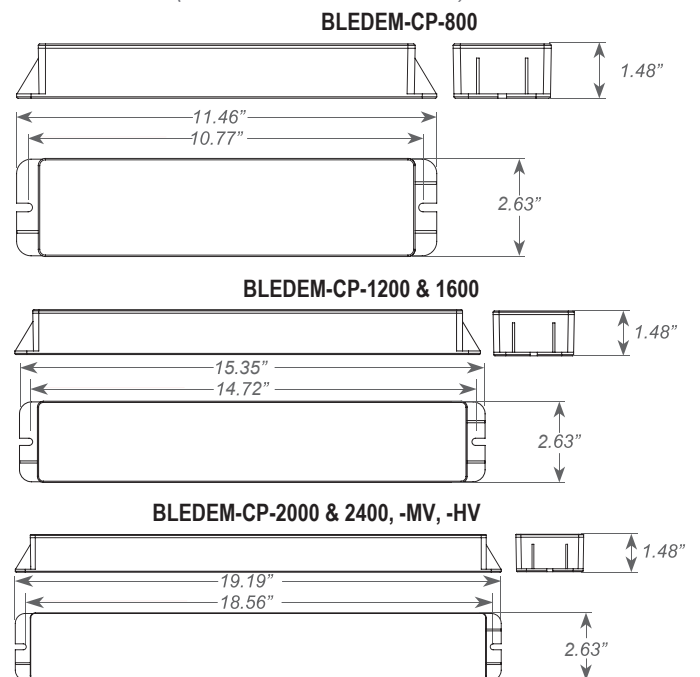

DIMENSIONS

(Standard & - CEC Models)

ORDERING INFORMATION

Lumen output based on LED light source having efficacy of 140-160 lumens/watt. Actual output may vary depending on light source utilized.

Provides regulated power from 5.0 watts to 17.0 watts (up to 800 to 2400 lumens)