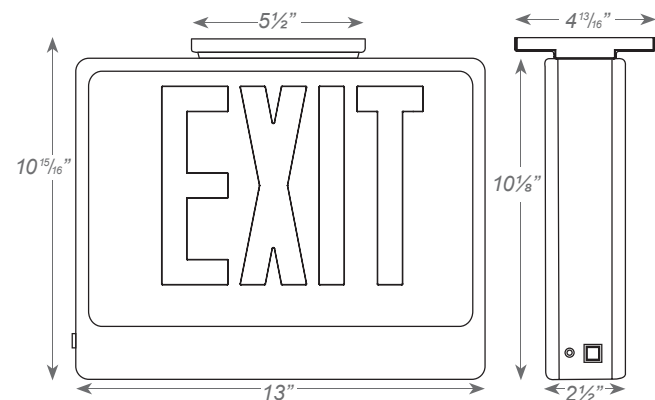

DIMENSIONS

NHL-BERC

ORDERING INFORMATION

Sample Part Number: NHL-BERC-2-R-W-EM

MODEL	No. of FACES	LETTER COLOR	HOUSING COLOR	BATTERY	OPTIONS
NHL-BERC	2 Universal Single/Double Face	R Red	W White	EM Battery Backup	RC Remote Capable Standard
		G Green	B Black		SDT Self-Diagnostics HTR Internal Heater

Special voltage & SALIDA face plate options available. Check with your Best Lighting Representative.