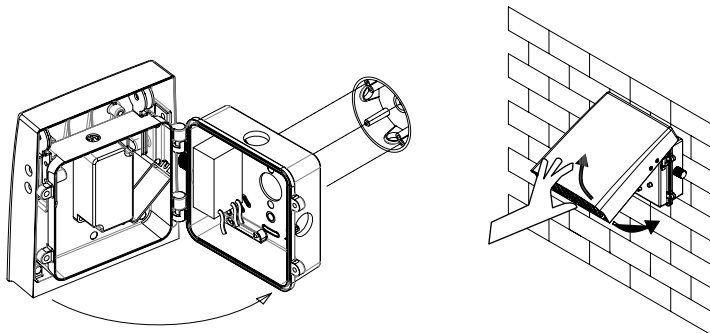

AWP2 WALL PACK LIGHT

12W~120W Power and CCT Adjustable

INSTALLATION DIAGRAM

PRODUCT NUMBER BUILDER

Example:NHL-AWP2-50W-CCT-UNV-BR

Wall Pack power adjustable 50 watt, Wall mount installation, with a Bronze finish.