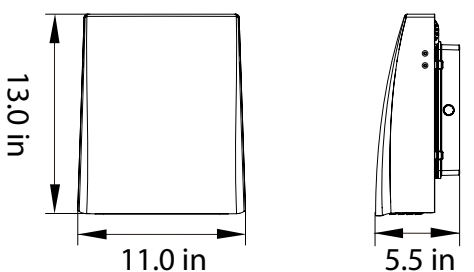

PRODUCT PARAMETER

MODEL	DIMENSION (in)	VOLTAGE (V)	WATT ADJUSTABLE RANGE (W -8%~+5%)	COLOR TEMP. ADJUSTABLE RANGE	LUMENS @ 5000K(Lm)	EFFICACY (Lm/w)	OPTIC TYPE	DIMMING
NHL-AWP2-12W CT-UNV-ZZ	6.0X5.0X3.4 in	UNV-120-277	12	3,000K, 4,000K, 5,000K, 5,700K	1,560	130	90X120°	0-10V/PWM/VR
NHL-AWP2-50W CT-UNV-ZZ	9.0X7.6X4.5 in	UNV-120-277	20W, 30W, 40W, 50W	3,000K, 4,000K, 5,000K, 5,700K	6,500	130	90X120°	0-10V/PWM/VR
NHL-AWP2-120W CT-UNV-ZZ	13.0X11.0X5.5 in	UNV-120-277	50W, 80W, 100W, 120W	3,000K, 4,000K, 5,000K, 5,700K	15,600	130	90X120°	0-10V/PWM/VR

DIMENSIONAL DRAWING

12W

DIMENSIONAL DRAWING

50W

DIMENSIONAL DRAWING

120W

PHOTOMETRY

PHOTOMETRY

PHOTOMETRY