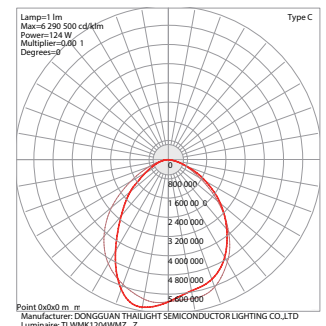

PRODUCT PARAMETER

MODEL	DIMENSION (in)	VOLTAGE (V)	WATT ADJUSTABLE RANGE (W -8%~+5%)	COLOR TEMP. ADJUSTABLE RANGE	LUMENS @ 5000K(Lm)	EFFICACY (Lm/w)	OPTIC TYPE	DIMMING
NHL-AWP2-12W CT-UNV-ZZ	6.0X5.0X3.4 in	UNV-120-277	12	3,000K, 4,000K, 5,000K, 5,700K	1,560	130	90X120°	0-10V/PWM/VR
NHL-AWP2-50W CT-UNV-ZZ	9.0X7.6X4.5 in	UNV-120-277	20W, 30W, 40W, 50W	3,000K, 4,000K, 5,000K, 5,700K	6,500	130	90X120°	0-10V/PWM/VR
NHL-AWP2-120W CT-UNV-ZZ	13.0X11.0X5.5 in	UNV-120-277	50W, 80W, 100W, 120W	3,000K, 4,000K, 5,000K, 5,700K	15,600	130	90X120°	0-10V/PWM/VR

DIMENSIONAL DRAWING

12W

DIMENSIONAL DRAWING

50W

DIMENSIONAL DRAWING

120W

PHOTOMETRY

PHOTOMETRY

PHOTOMETRY