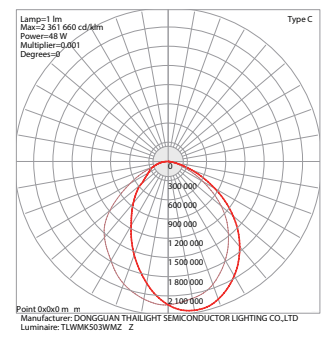

PRODUCT PARAMETER

MODEL	DIMENSION (in)	VOLTAGE (V)	WATT ADJUSTABLE RANGE (W -8%~+5%)	COLOR TEMP. ADJUSTABLE RANGE	LUMENS @ 5000K(Lm)	EFFICACY (Lm/w)	OPTIC TYPE	DIMMING
NHL-AWP2-12W CT-UNV-ZZ	6.0X5.0X3.4 in	UNV-120-277	12	3,000K, 4,000K, 5,000K, 5,700K	1,560	130	90X120°	0-10V/PWM/VR
NHL-AWP2-50W CT-UNV-ZZ	9.0X7.6X4.5 in	UNV-120-277	20W, 30W, 40W, 50W	3,000K, 4,000K, 5,000K, 5,700K	6,500	130	90X120°	0-10V/PWM/VR
NHL-AWP2-120W CT-UNV-ZZ	13.0X11.0X5.5 in	UNV-120-277	50W, 80W, 100W, 120W	3,000K, 4,000K, 5,000K, 5,700K	15,600	130	90X120°	0-10V/PWM/VR

DIMENSIONAL DRAWING

12W

DIMENSIONAL DRAWING

50W

DIMENSIONAL DRAWING

120W

PHOTOMETRY

PHOTOMETRY

PHOTOMETRY