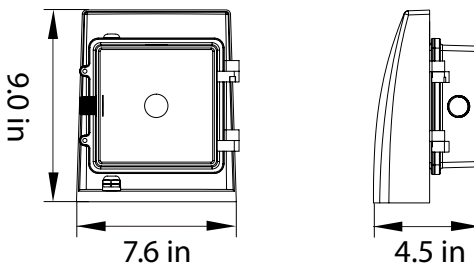

PRODUCT PARAMETER

MODEL	DIMENSION (in)	VOLTAGE (V)	WATT ADJUSTABLE RANGE (W -8%~+5%)	COLOR TEMP. ADJUSTABLE RANGE	LUMENS @ 5000K(Lm)	EFFICACY (Lm/w)	OPTIC TYPE	DIMMING
NHL-AWP2-12W CT-UNV-ZZ	6.0X5.0X3.4 in	UNV-120-277	12	3,000K, 4,000K, 5,000K, 5,700K	1,560	130	90X120°	0-10V/PWM/VR
NHL-AWP2-50W CT-UNV-ZZ	9.0X7.6X4.5 in	UNV-120-277	20W, 30W, 40W, 50W	3,000K, 4,000K, 5,000K, 5,700K	6,500	130	90X120°	0-10V/PWM/VR
NHL-AWP2-120W CT-UNV-ZZ	13.0X11.0X5.5 in	UNV-120-277	50W, 80W, 100W, 120W	3,000K, 4,000K, 5,000K, 5,700K	15,600	130	90X120°	0-10V/PWM/VR

DIMENSIONAL DRAWING

12W

DIMENSIONAL DRAWING

50W

DIMENSIONAL DRAWING

120W

PHOTOMETRY

PHOTOMETRY