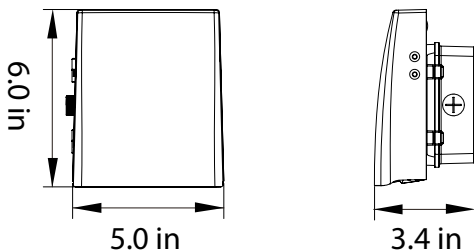

PRODUCT PARAMETER

MODEL	DIMENSION (in)	VOLTAGE (V)	WATT ADJUSTABLE RANGE (W -8%~+5%)	COLOR TEMP. ADJUSTABLE RANGE	LUMENS @ 5000K(Lm)	EFFICACY (Lm/w)	OPTIC TYPE	DIMMING
NHL-AWP2-12W CT-UNV-ZZ	6.0X5.0X3.4 in	UNV-120-277	12	3,000K, 4,000K, 5,000K, 5,700K	1,560	130	90X120°	0-10V/PWM/VR
NHL-AWP2-50W CT-UNV-ZZ	9.0X7.6X4.5 in	UNV-120-277	20W, 30W, 40W, 50W	3,000K, 4,000K, 5,000K, 5,700K	6,500	130	90X120°	0-10V/PWM/VR
NHL-AWP2-120W CT-UNV-ZZ	13.0X11.0X5.5 in	UNV-120-277	50W, 80W, 100W, 120W	3,000K, 4,000K, 5,000K, 5,700K	15,600	130	90X120°	0-10V/PWM/VR

DIMENSIONAL DRAWING

12W