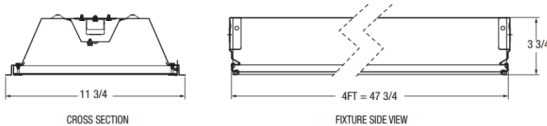

ELL Series LED

NHL-ELL22 & NHL-ELL24 EL Series LED

Job Name: _____

Type: _____

FEATURES / SPECIFICATIONS:

- High performance optical engine delivers main beam focus through premium High Transmission Smooth Opal Lens
- Unique composition diffuser manages the balance of efficiency and aesthetics
- Linear arrayed LED modules provide diffused, but effective illumination
- Recessed troffer fixture body assembly 1x4, 2'x2' and 2'x4' size.
- LED light engine includes 57 chip board and matched driver from Keystone Technologies (1100 lumens per foot)
- Low profile troffer body with white enamel finish pre-painted white polyster polymer with minimum 82% reflectivity
- Dual Switching Available
- Constant Current
- 0-10v dimming

- LM80
- 120-277v universal voltage
- Traditional narrow form factor fits fluorescent footprint

Wattage & Nominal Lumens:

- 22W-3050 Lumens/35w-5050 Lumens/44w-6100 Lumens

APPLICATIONS:

For recessed commercial applications such as offices, hospitals, schools etc. Suitable for use in standard 15/16" inverted T-Bar grid ceilings.

ORDERING CODE:

Fill in the boxes with the options you need fax it to us at: 732-833-8085

NHL-ELL	Size:	Wattage:	Color Temp:	Voltage:	LED Options:
	____	____	____	____	____
	1x4 2x2 2x4	22W- 22 Watts (2x2 Only) 35W- 35 Watts (2x4 Only) 44W- 44 Watts (2x4 Only)	27K =2,700K 30K =3,000K 35K =3,500K 40K =4,000K 50K =5,000K	UNV =120-277	EM =Emergency Battery FK =Drywall Flange Kit SM =Surface Mount

New Horizon Lighting products reduce operating costs while delivering high efficiency lighting. NHL products are built in the USA and are available or through leading national distributors.

New Horizon Lighting
P 732.833.8086 | F 732.833.8085
9 Gladney Avenue
Bayville, New Jersey 08721
www.newhorizonlighting.com