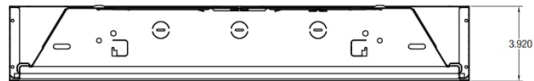

ELL Series LED

NHL-ELL22 & NHL-ELL24 EL Series LED

Job Name: _____

Type: _____

FEATURES / SPECIFICATIONS:

- High performance optical engine delivers main beam focus through premium High Transmission Smooth Opal Lens
- Unique composition diffuser manages the balance of efficiency and aesthetics
- Linear arrayed LED modules provide diffused, but effective illumination
- Recessed troffer fixture body assembly 1x4, 2'x2' and 2'x4' size.
- LED light engine includes 57 chip board and matched driver from Keystone Technologies (1100 lumens per foot)
- Low profile troffer body with white enamel finish pre-painted white polyster polymer with minimum 82% reflectivity
- Dual Switching Available
- Constant Current
- 0-10v dimming

- LM80
- 120-277v universal voltage
- Traditional narrow form factor fits fluorescent footprint

Wattage & Nominal Lumens:

- 22W-3050 Lumens/35w-5050 Lumens/44w-6100 Lumens

APPLICATIONS:

For recessed commercial applications such as offices, hospitals, schools etc. Suitable for use in standard 15/16" inverted T-Bar grid ceilings.