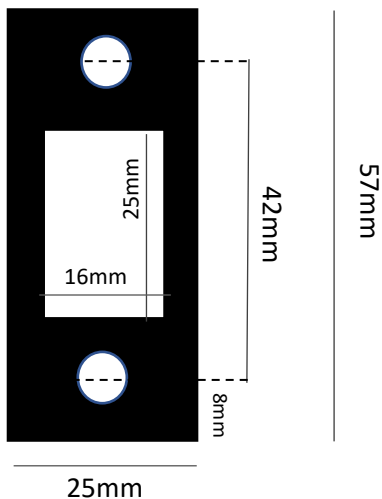

Mucheln EDGE Door Jamb Strikers

PRIVACY STRIKER (Separate privacy Set)

PASSAGE STRIKER

(CODES: ED11BB, ED11GM, GE11BS)

PRIVACY STRIKER (SNIB IN ROSE)

(CODES: ED22BB, ED22GM, GE22BS)

ENTRANCE