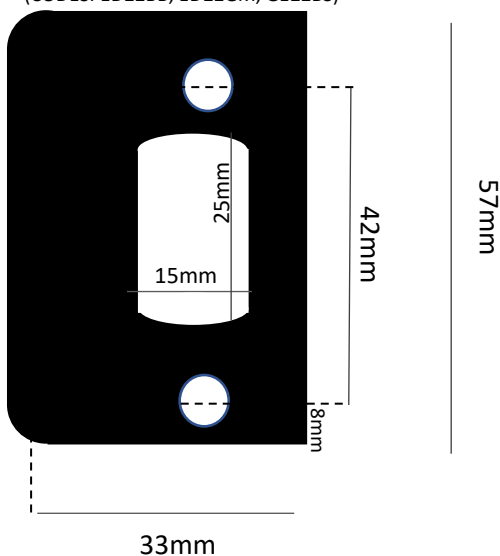

Mucheln EDGE Door Jamb Strikers

PRIVACY STRIKER (Separate privacy Set)

PASSAGE STRIKER

(CODES: ED11BB, ED11GM, GE11BS)

PRIVACY STRIKER (SNIB IN ROSE)

(CODES: ED22BB, ED22GM, GE22BS)

ENTRANCE