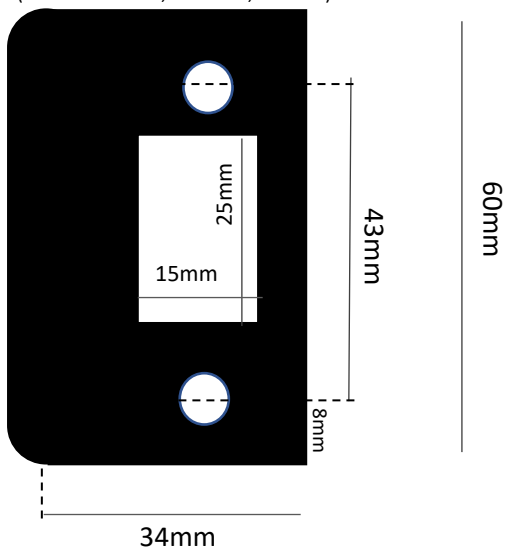

Mucheln EDGE Door Jamb Strikers

PRIVACY STRIKER (Separate privacy Set)

PASSAGE STRIKER

(CODES: ED11BB, ED11GM, GE11BS)

PRIVACY STRIKER (SNIB IN ROSE)

(CODES: ED22BB, ED22GM, GE22BS)

ENTRANCE