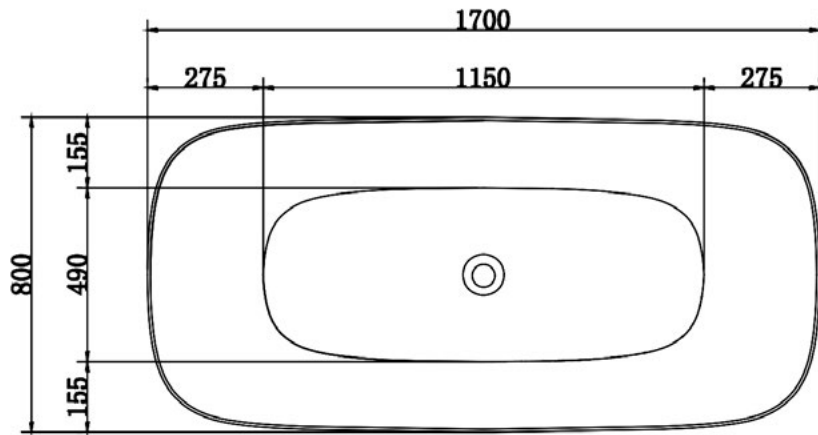

Shrewsbury 1700 Freestanding Acrylic

Shrewsbury 1700 Freestanding Acrylic
Bath c/w White Click Clack Waste

Size: L 1700 x W 800 x H 585mm

Water Capacity: 210L

Can't Be Drilled For Tap Holes

The information contained on this page was correct at date of issue. Fitting dimensions are provided as a guide only. Some variation may occur due to manufacturing tolerances. We pursue a policy of continuing improvement in design and performance of our products and so reserve the right to change specifications without prior notice.