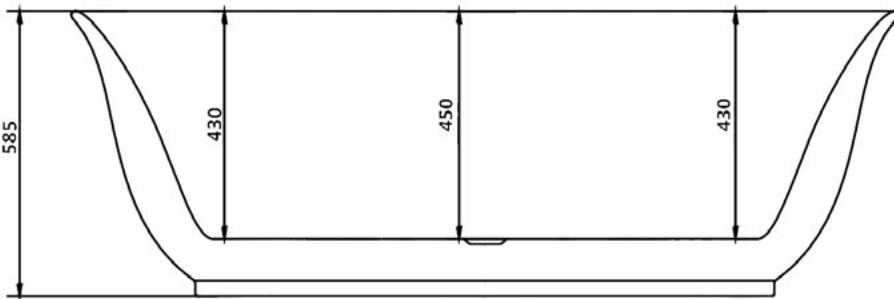

Shrewsbury 1700 Freestanding Acrylic

Shrewsbury 1700 Freestanding Acrylic
Bath c/w White Click Clack Waste

Size: L 1700 x W 800 x H 585mm

Water Capacity: 210L

Can't Be Drilled For Tap Holes

The information contained on this page was correct at date of issue. Fitting dimensions are provided as a guide only. Some variation may occur due to manufacturing tolerances. We pursue a policy of continuing improvement in design and performance of our products and so reserve the right to change specifications without prior notice.