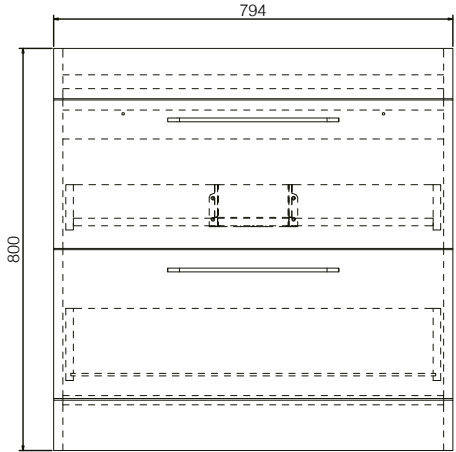

Miami 800mm Resin Basin 1th

SIZE: H 160 x W 800 x D 420mm

MATERIAL: Resin

TAP HOLE: One

COLOUR: White

The information contained on this page was correct at date of issue. Fitting dimensions are provided as a guide only. Some variation may occur due to manufacturing tolerances. We pursue a policy of continuing improvement in design and performance of our products and so reserve the right to change specifications without prior notice.

Miami 800mm 2 Drawer Floor Unit

SIZE: H 820 x W 800 x D 420mm (Includes Resin Basin)
UNIT FINISH: Gloss/Matt/Wood Effect

Unit available in the following

The information contained on this page was correct at date of issue. Fitting dimensions are provided as a guide only. Some variation may occur due to manufacturing tolerances. We pursue a policy of continuing improvement in design and performance of our products and so reserve the right to change specifications without prior notice.