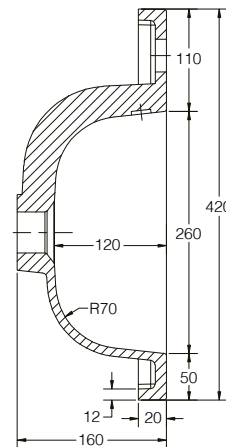

Miami 800mm Resin Basin 1th

SIZE: H 160 x W 800 x D 420mm

MATERIAL: Resin

TAP HOLE: One

COLOUR: White

The information contained on this page was correct at date of issue. Fitting dimensions are provided as a guide only. Some variation may occur due to manufacturing tolerances. We pursue a policy of continuing improvement in design and performance of our products and so reserve the right to change specifications without prior notice.

Miami 800mm 2 Drawer Floor Unit

SIZE: H 820 x W 800 x D 420mm (Includes Resin Basin)
UNIT FINISH: Gloss/Matt/Wood Effect

Unit available in the following

The information contained on this page was correct at date of issue. Fitting dimensions are provided as a guide only. Some variation may occur due to manufacturing tolerances. We pursue a policy of continuing improvement in design and performance of our products and so reserve the right to change specifications without prior notice.