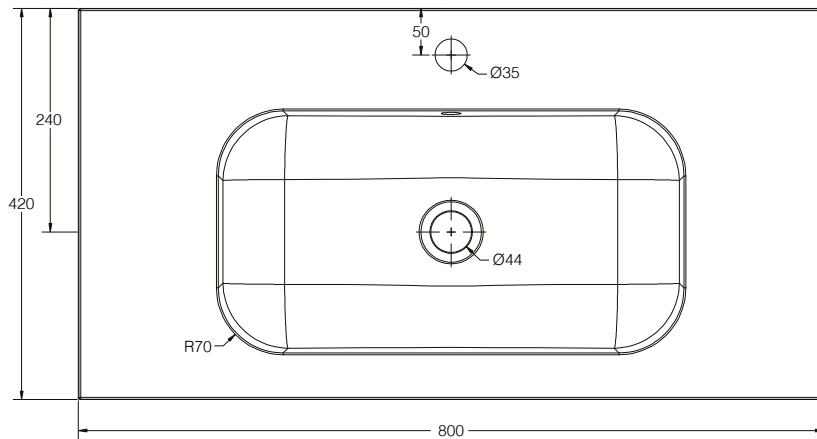

Miami 800mm Resin Basin 1th

SIZE: H 160 x W 800 x D 420mm

MATERIAL: Resin

TAP HOLE: One

COLOUR: White

The information contained on this page was correct at date of issue. Fitting dimensions are provided as a guide only. Some variation may occur due to manufacturing tolerances. We pursue a policy of continuing improvement in design and performance of our products and so reserve the right to change specifications without prior notice.

Miami 800mm 2 Drawer Floor Unit

SIZE: H 820 x W 800 x D 420mm (Includes Resin Basin)
UNIT FINISH: Gloss/Matt/Wood Effect

Unit available in the following

The information contained on this page was correct at date of issue. Fitting dimensions are provided as a guide only. Some variation may occur due to manufacturing tolerances. We pursue a policy of continuing improvement in design and performance of our products and so reserve the right to change specifications without prior notice.