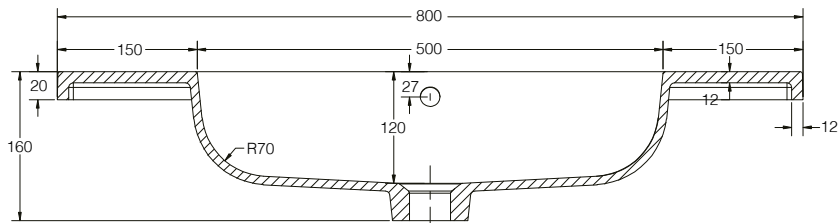

Miami 800mm Resin Basin 1th

SIZE: H 160 x W 800 x D 420mm

MATERIAL: Resin

TAP HOLE: One

COLOUR: White

The information contained on this page was correct at date of issue. Fitting dimensions are provided as a guide only. Some variation may occur due to manufacturing tolerances. We pursue a policy of continuing improvement in design and performance of our products and so reserve the right to change specifications without prior notice.

Miami 800mm 2 Drawer Floor Unit

SIZE: H 820 x W 800 x D 420mm (Includes Resin Basin)
UNIT FINISH: Gloss/Matt/Wood Effect

Unit available in the following

The information contained on this page was correct at date of issue. Fitting dimensions are provided as a guide only. Some variation may occur due to manufacturing tolerances. We pursue a policy of continuing improvement in design and performance of our products and so reserve the right to change specifications without prior notice.