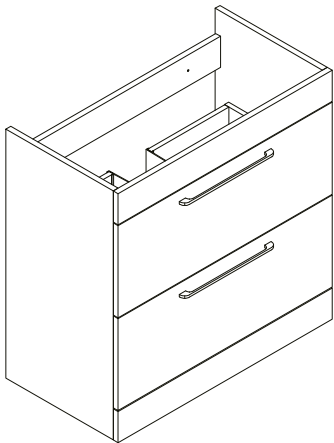

Miami 800mm Resin Basin 1th

SIZE: H 160 x W 800 x D 420mm

MATERIAL: Resin

TAP HOLE: One

COLOUR: White

The information contained on this page was correct at date of issue. Fitting dimensions are provided as a guide only. Some variation may occur due to manufacturing tolerances. We pursue a policy of continuing improvement in design and performance of our products and so reserve the right to change specifications without prior notice.

Miami 800mm 2 Drawer Floor Unit

SIZE: H 820 x W 800 x D 420mm (Includes Resin Basin)
UNIT FINISH: Gloss/Matt/Wood Effect

Unit available in the following

The information contained on this page was correct at date of issue. Fitting dimensions are provided as a guide only. Some variation may occur due to manufacturing tolerances. We pursue a policy of continuing improvement in design and performance of our products and so reserve the right to change specifications without prior notice.