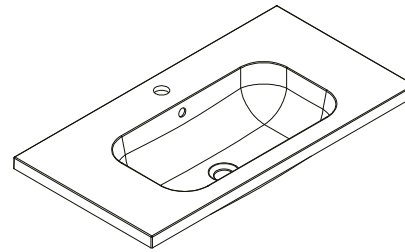

Miami 800mm Resin Basin 1th

SIZE: H 160 x W 800 x D 420mm

MATERIAL: Resin

TAP HOLE: One

COLOUR: White

The information contained on this page was correct at date of issue. Fitting dimensions are provided as a guide only. Some variation may occur due to manufacturing tolerances. We pursue a policy of continuing improvement in design and performance of our products and so reserve the right to change specifications without prior notice.

Miami 800mm 2 Drawer Floor Unit

SIZE: H 820 x W 800 x D 420mm (Includes Resin Basin)
UNIT FINISH: Gloss/Matt/Wood Effect

Unit available in the following

The information contained on this page was correct at date of issue. Fitting dimensions are provided as a guide only. Some variation may occur due to manufacturing tolerances. We pursue a policy of continuing improvement in design and performance of our products and so reserve the right to change specifications without prior notice.