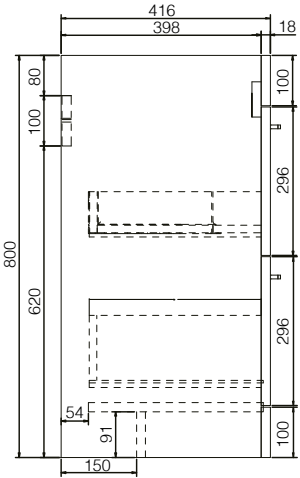

Miami 800mm Resin Basin 1th

SIZE: H 160 x W 800 x D 420mm

MATERIAL: Resin

TAP HOLE: One

COLOUR: White

The information contained on this page was correct at date of issue. Fitting dimensions are provided as a guide only. Some variation may occur due to manufacturing tolerances. We pursue a policy of continuing improvement in design and performance of our products and so reserve the right to change specifications without prior notice.

Miami 800mm 2 Drawer Floor Unit

SIZE: H 820 x W 800 x D 420mm (Includes Resin Basin)
UNIT FINISH: Gloss/Matt/Wood Effect

Unit available in the following

The information contained on this page was correct at date of issue. Fitting dimensions are provided as a guide only. Some variation may occur due to manufacturing tolerances. We pursue a policy of continuing improvement in design and performance of our products and so reserve the right to change specifications without prior notice.