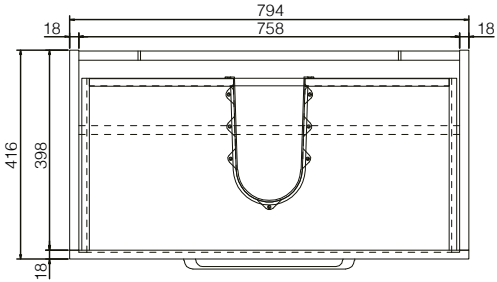

Miami 800mm Resin Basin 1th

SIZE: H 160 x W 800 x D 420mm

MATERIAL: Resin

TAP HOLE: One

COLOUR: White

The information contained on this page was correct at date of issue. Fitting dimensions are provided as a guide only. Some variation may occur due to manufacturing tolerances. We pursue a policy of continuing improvement in design and performance of our products and so reserve the right to change specifications without prior notice.

Miami 800mm 2 Drawer Floor Unit

SIZE: H 820 x W 800 x D 420mm (Includes Resin Basin)
UNIT FINISH: Gloss/Matt/Wood Effect

Unit available in the following

The information contained on this page was correct at date of issue. Fitting dimensions are provided as a guide only. Some variation may occur due to manufacturing tolerances. We pursue a policy of continuing improvement in design and performance of our products and so reserve the right to change specifications without prior notice.