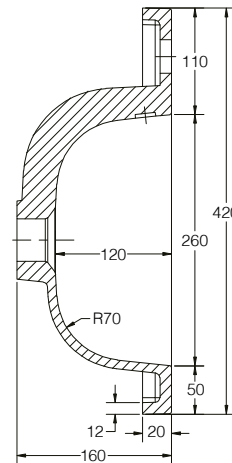

Miami 600mm Resin Basin 1th

SIZE: H 160 x W 600 x D 420mm

MATERIAL: Resin

TAP HOLE: One

COLOUR: White

The information contained on this page was correct at date of issue. Fitting dimensions are provided as a guide only. Some variation may occur due to manufacturing tolerances. We pursue a policy of continuing improvement in design and performance of our products and so reserve the right to change specifications without prior notice.

Miami 600mm 2 Drawer Floor Unit

SIZE: H 820 x W 600 x D 420mm (Includes Resin Basin)

UNIT FINISH: Gloss/Matt/Wood Effect

Unit available in the following

The information contained on this page was correct at date of issue. Fitting dimensions are provided as a guide only. Some variation may occur due to manufacturing tolerances. We pursue a policy of continuing improvement in design and performance of our products and so reserve the right to change specifications without prior notice.