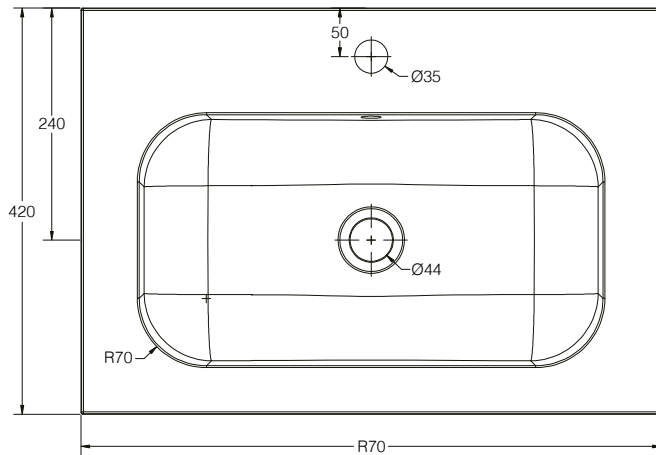

Miami 600mm Resin Basin 1th

SIZE: H 160 x W 600 x D 420mm

MATERIAL: Resin

TAP HOLE: One

COLOUR: White

The information contained on this page was correct at date of issue. Fitting dimensions are provided as a guide only. Some variation may occur due to manufacturing tolerances. We pursue a policy of continuing improvement in design and performance of our products and so reserve the right to change specifications without prior notice.

Miami 600mm 2 Drawer Floor Unit

SIZE: H 820 x W 600 x D 420mm (Includes Resin Basin)

UNIT FINISH: Gloss/Matt/Wood Effect

Unit available in the following

The information contained on this page was correct at date of issue. Fitting dimensions are provided as a guide only. Some variation may occur due to manufacturing tolerances. We pursue a policy of continuing improvement in design and performance of our products and so reserve the right to change specifications without prior notice.