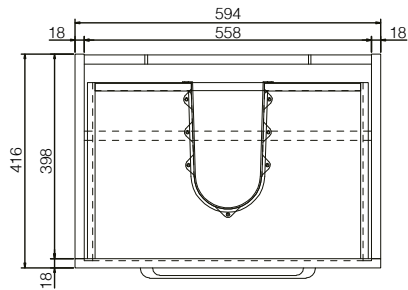

Miami 600mm Resin Basin 1th

SIZE: H 160 x W 600 x D 420mm

MATERIAL: Resin

TAP HOLE: One

COLOUR: White

The information contained on this page was correct at date of issue. Fitting dimensions are provided as a guide only. Some variation may occur due to manufacturing tolerances. We pursue a policy of continuing improvement in design and performance of our products and so reserve the right to change specifications without prior notice.

Miami 600mm 2 Drawer Floor Unit

SIZE: H 820 x W 600 x D 420mm (Includes Resin Basin)

UNIT FINISH: Gloss/Matt/Wood Effect

Unit available in the following

The information contained on this page was correct at date of issue. Fitting dimensions are provided as a guide only. Some variation may occur due to manufacturing tolerances. We pursue a policy of continuing improvement in design and performance of our products and so reserve the right to change specifications without prior notice.