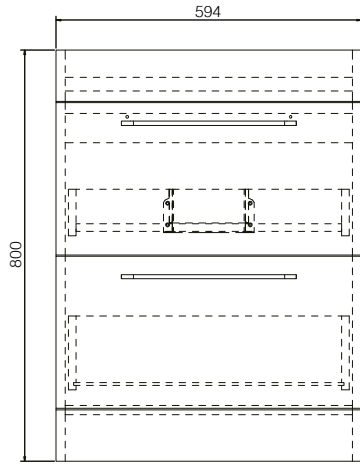

Miami 600mm Resin Basin 1th

SIZE: H 160 x W 600 x D 420mm

MATERIAL: Resin

TAP HOLE: One

COLOUR: White

The information contained on this page was correct at date of issue. Fitting dimensions are provided as a guide only. Some variation may occur due to manufacturing tolerances. We pursue a policy of continuing improvement in design and performance of our products and so reserve the right to change specifications without prior notice.

Miami 600mm 2 Drawer Floor Unit

SIZE: H 820 x W 600 x D 420mm (Includes Resin Basin)

UNIT FINISH: Gloss/Matt/Wood Effect

Unit available in the following

The information contained on this page was correct at date of issue. Fitting dimensions are provided as a guide only. Some variation may occur due to manufacturing tolerances. We pursue a policy of continuing improvement in design and performance of our products and so reserve the right to change specifications without prior notice.