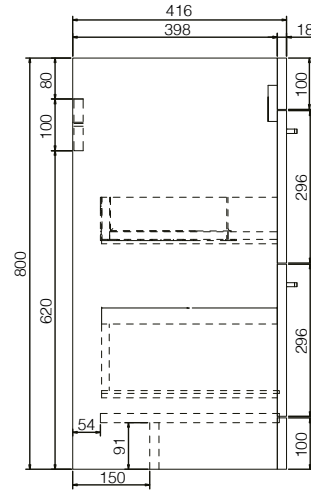

Miami 600mm Resin Basin 1th

SIZE: H 160 x W 600 x D 420mm

MATERIAL: Resin

TAP HOLE: One

COLOUR: White

The information contained on this page was correct at date of issue. Fitting dimensions are provided as a guide only. Some variation may occur due to manufacturing tolerances. We pursue a policy of continuing improvement in design and performance of our products and so reserve the right to change specifications without prior notice.

Miami 600mm 2 Drawer Floor Unit

SIZE: H 820 x W 600 x D 420mm (Includes Resin Basin)

UNIT FINISH: Gloss/Matt/Wood Effect

Unit available in the following

The information contained on this page was correct at date of issue. Fitting dimensions are provided as a guide only. Some variation may occur due to manufacturing tolerances. We pursue a policy of continuing improvement in design and performance of our products and so reserve the right to change specifications without prior notice.