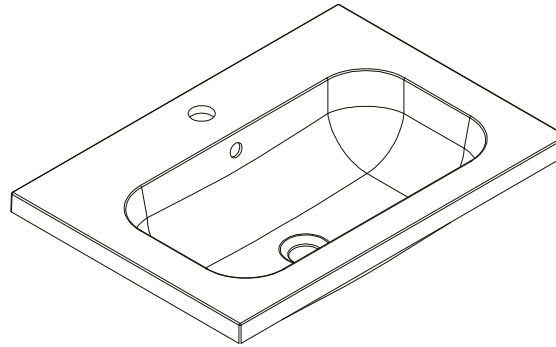

Miami 600mm Resin Basin 1th

SIZE: H 160 x W 600 x D 420mm

MATERIAL: Resin

TAP HOLE: One

COLOUR: White

The information contained on this page was correct at date of issue. Fitting dimensions are provided as a guide only. Some variation may occur due to manufacturing tolerances. We pursue a policy of continuing improvement in design and performance of our products and so reserve the right to change specifications without prior notice.

Miami 600mm 2 Drawer Floor Unit

SIZE: H 820 x W 600 x D 420mm (Includes Resin Basin)

UNIT FINISH: Gloss/Matt/Wood Effect

Unit available in the following

The information contained on this page was correct at date of issue. Fitting dimensions are provided as a guide only. Some variation may occur due to manufacturing tolerances. We pursue a policy of continuing improvement in design and performance of our products and so reserve the right to change specifications without prior notice.