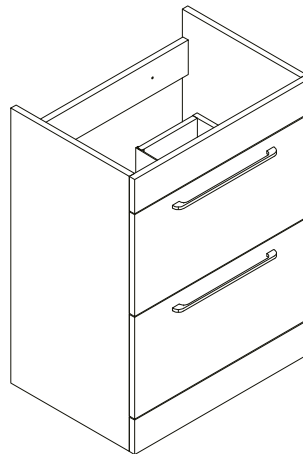

Miami 600mm Resin Basin 1th

SIZE: H 160 x W 600 x D 420mm

MATERIAL: Resin

TAP HOLE: One

COLOUR: White

The information contained on this page was correct at date of issue. Fitting dimensions are provided as a guide only. Some variation may occur due to manufacturing tolerances. We pursue a policy of continuing improvement in design and performance of our products and so reserve the right to change specifications without prior notice.

Miami 600mm 2 Drawer Floor Unit

SIZE: H 820 x W 600 x D 420mm (Includes Resin Basin)

UNIT FINISH: Gloss/Matt/Wood Effect

Unit available in the following

The information contained on this page was correct at date of issue. Fitting dimensions are provided as a guide only. Some variation may occur due to manufacturing tolerances. We pursue a policy of continuing improvement in design and performance of our products and so reserve the right to change specifications without prior notice.