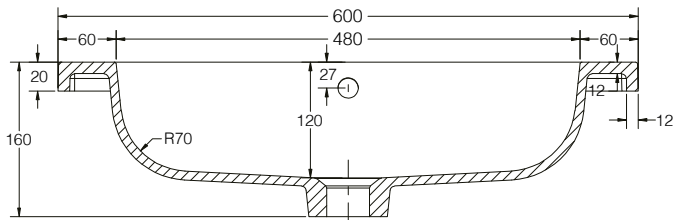

Miami 600mm Resin Basin 1th

SIZE: H 160 x W 600 x D 420mm

MATERIAL: Resin

TAP HOLE: One

COLOUR: White

The information contained on this page was correct at date of issue. Fitting dimensions are provided as a guide only. Some variation may occur due to manufacturing tolerances. We pursue a policy of continuing improvement in design and performance of our products and so reserve the right to change specifications without prior notice.

Miami 600mm 2 Drawer Floor Unit

SIZE: H 820 x W 600 x D 420mm (Includes Resin Basin)

UNIT FINISH: Gloss/Matt/Wood Effect

Unit available in the following

The information contained on this page was correct at date of issue. Fitting dimensions are provided as a guide only. Some variation may occur due to manufacturing tolerances. We pursue a policy of continuing improvement in design and performance of our products and so reserve the right to change specifications without prior notice.