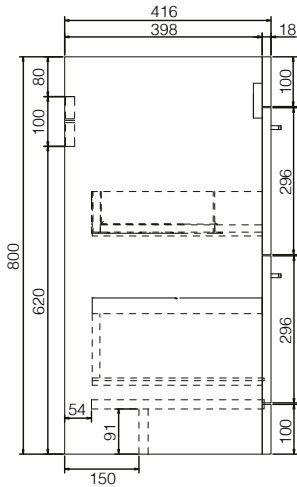

Miami 500mm Resin Basin 1th

SIZE: H 160 x W 500 x D 420mm

MATERIAL: Resin

TAP HOLE: One

COLOUR: White

The information contained on this page was correct at date of issue. Fitting dimensions are provided as a guide only. Some variation may occur due to manufacturing tolerances. We pursue a policy of continuing improvement in design and performance of our products and so reserve the right to change specifications without prior notice.

Miami 500mm 2 Drawer Floor Unit

SIZE: H 820 x W 500 x D 420mm (Includes Resin Basin)

UNIT FINISH: Gloss/Matt/Wood Effect

Unit available in the following

The information contained on this page was correct at date of issue. Fitting dimensions are provided as a guide only. Some variation may occur due to manufacturing tolerances. We pursue a policy of continuing improvement in design and performance of our products and so reserve the right to change specifications without prior notice.