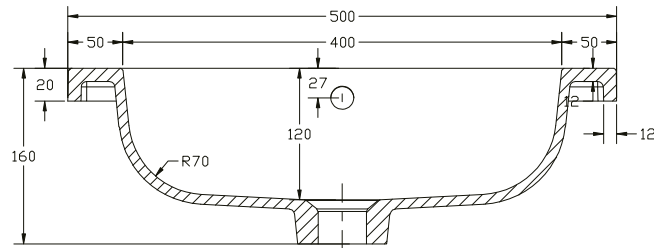

Miami 500mm Resin Basin 1th

SIZE: H 160 x W 500 x D 420mm

MATERIAL: Resin

TAP HOLE: One

COLOUR: White

The information contained on this page was correct at date of issue. Fitting dimensions are provided as a guide only. Some variation may occur due to manufacturing tolerances. We pursue a policy of continuing improvement in design and performance of our products and so reserve the right to change specifications without prior notice.

Miami 500mm 2 Drawer Floor Unit

SIZE: H 820 x W 500 x D 420mm (Includes Resin Basin)

UNIT FINISH: Gloss/Matt/Wood Effect

Unit available in the following

The information contained on this page was correct at date of issue. Fitting dimensions are provided as a guide only. Some variation may occur due to manufacturing tolerances. We pursue a policy of continuing improvement in design and performance of our products and so reserve the right to change specifications without prior notice.