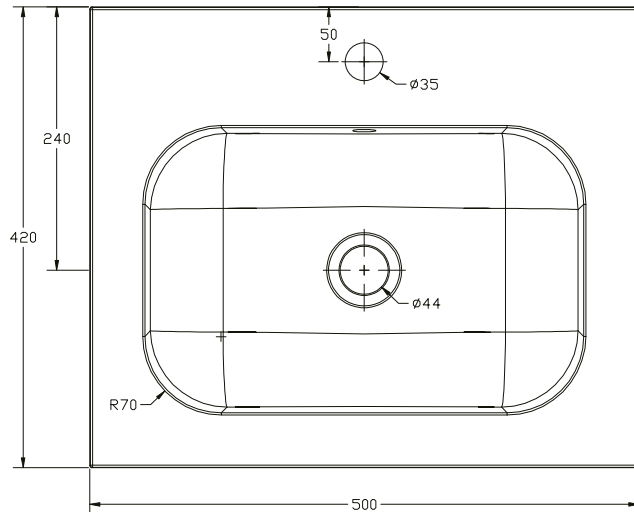

Miami 500mm Resin Basin 1th

SIZE: H 160 x W 500 x D 420mm

MATERIAL: Resin

TAP HOLE: One

COLOUR: White

The information contained on this page was correct at date of issue. Fitting dimensions are provided as a guide only. Some variation may occur due to manufacturing tolerances. We pursue a policy of continuing improvement in design and performance of our products and so reserve the right to change specifications without prior notice.

Miami 500mm 2 Drawer Floor Unit

SIZE: H 820 x W 500 x D 420mm (Includes Resin Basin)

UNIT FINISH: Gloss/Matt/Wood Effect

Unit available in the following

The information contained on this page was correct at date of issue. Fitting dimensions are provided as a guide only. Some variation may occur due to manufacturing tolerances. We pursue a policy of continuing improvement in design and performance of our products and so reserve the right to change specifications without prior notice.