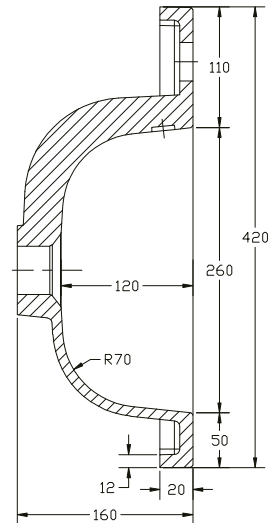

Miami 500mm Resin Basin 1th

SIZE: H 160 x W 500 x D 420mm

MATERIAL: Resin

TAP HOLE: One

COLOUR: White

The information contained on this page was correct at date of issue. Fitting dimensions are provided as a guide only. Some variation may occur due to manufacturing tolerances. We pursue a policy of continuing improvement in design and performance of our products and so reserve the right to change specifications without prior notice.

Miami 500mm 2 Drawer Floor Unit

SIZE: H 820 x W 500 x D 420mm (Includes Resin Basin)

UNIT FINISH: Gloss/Matt/Wood Effect

Unit available in the following

The information contained on this page was correct at date of issue. Fitting dimensions are provided as a guide only. Some variation may occur due to manufacturing tolerances. We pursue a policy of continuing improvement in design and performance of our products and so reserve the right to change specifications without prior notice.