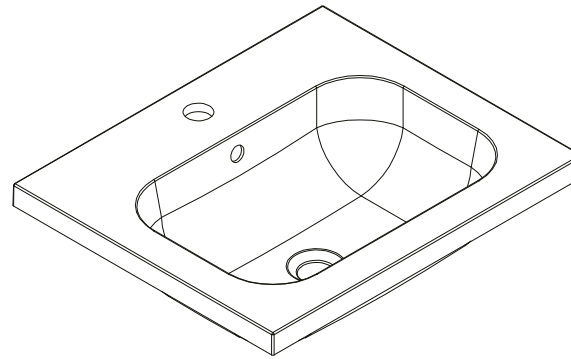

Miami 500mm Resin Basin 1th

SIZE: H 160 x W 500 x D 420mm

MATERIAL: Resin

TAP HOLE: One

COLOUR: White

The information contained on this page was correct at date of issue. Fitting dimensions are provided as a guide only. Some variation may occur due to manufacturing tolerances. We pursue a policy of continuing improvement in design and performance of our products and so reserve the right to change specifications without prior notice.

Miami 500mm 2 Drawer Floor Unit

SIZE: H 820 x W 500 x D 420mm (Includes Resin Basin)

UNIT FINISH: Gloss/Matt/Wood Effect

Unit available in the following

The information contained on this page was correct at date of issue. Fitting dimensions are provided as a guide only. Some variation may occur due to manufacturing tolerances. We pursue a policy of continuing improvement in design and performance of our products and so reserve the right to change specifications without prior notice.