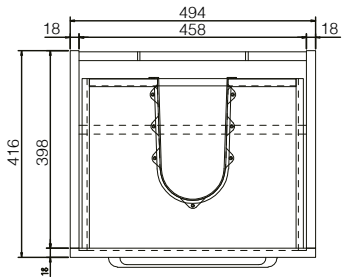

Miami 500mm Resin Basin 1th

SIZE: H 160 x W 500 x D 420mm

MATERIAL: Resin

TAP HOLE: One

COLOUR: White

The information contained on this page was correct at date of issue. Fitting dimensions are provided as a guide only. Some variation may occur due to manufacturing tolerances. We pursue a policy of continuing improvement in design and performance of our products and so reserve the right to change specifications without prior notice.

Miami 500mm 2 Drawer Floor Unit

SIZE: H 820 x W 500 x D 420mm (Includes Resin Basin)

UNIT FINISH: Gloss/Matt/Wood Effect

Unit available in the following

The information contained on this page was correct at date of issue. Fitting dimensions are provided as a guide only. Some variation may occur due to manufacturing tolerances. We pursue a policy of continuing improvement in design and performance of our products and so reserve the right to change specifications without prior notice.