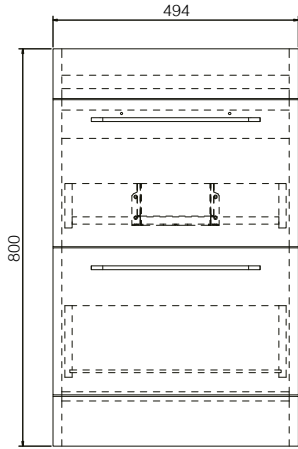

Miami 500mm Resin Basin 1th

SIZE: H 160 x W 500 x D 420mm

MATERIAL: Resin

TAP HOLE: One

COLOUR: White

The information contained on this page was correct at date of issue. Fitting dimensions are provided as a guide only. Some variation may occur due to manufacturing tolerances. We pursue a policy of continuing improvement in design and performance of our products and so reserve the right to change specifications without prior notice.

Miami 500mm 2 Drawer Floor Unit

SIZE: H 820 x W 500 x D 420mm (Includes Resin Basin)

UNIT FINISH: Gloss/Matt/Wood Effect

Unit available in the following

The information contained on this page was correct at date of issue. Fitting dimensions are provided as a guide only. Some variation may occur due to manufacturing tolerances. We pursue a policy of continuing improvement in design and performance of our products and so reserve the right to change specifications without prior notice.