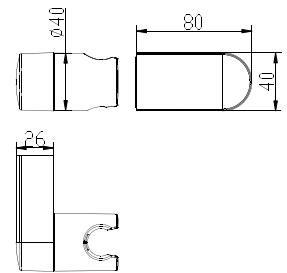

Technical Data Sheet | Taps

Lucca Bath Shower Mixer

Specification

Finish	Chrome, Matt Black, Brushed Nickel, Brushed Brass, Gunmetal Grey, Brushed Bronze
Dimensions	125(h) x 222(w) x 156(d) mm
Connection	3/4"
Cartridge Size	1/2"
Flow Restrictor	No
Min Operating Pressure	0.5 Bar
Max Operating Pressure	5.0 Bar

Flow Rates

Pressure (Spout)	0.5	1	3	5
Flow Aerator	19.5	26.2	44.5	56.6
Pressure (Shower)	0.5	1	3	5
Flow Aerator	5.5	7.7	12.5	15.1

Notes

Key Features + Benefits

Years