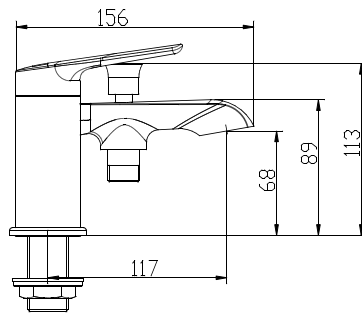

Technical Data Sheet | Taps

Lucca Bath Shower Mixer

Specification

Finish	Chrome, Matt Black, Brushed Nickel, Brushed Brass, Gunmetal Grey, Brushed Bronze
Dimensions	125(h) x 222(w) x 156(d) mm
Connection	3/4"
Cartridge Size	1/2"
Flow Restrictor	No
Min Operating Pressure	0.5 Bar
Max Operating Pressure	5.0 Bar

Flow Rates

Pressure (Spout)	0.5	1	3	5
Flow Aerator	19.5	26.2	44.5	56.6
Pressure (Shower)	0.5	1	3	5
Flow Aerator	5.5	7.7	12.5	15.1

Notes

Key Features + Benefits

Years