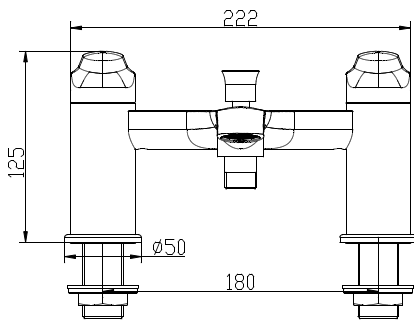

Technical Data Sheet | Taps

Lucca Bath Shower Mixer

Specification

Finish	Chrome, Matt Black, Brushed Nickel, Brushed Brass, Gunmetal Grey, Brushed Bronze
Dimensions	125(h) x 222(w) x 156(d) mm
Connection	3/4"
Cartridge Size	1/2"
Flow Restrictor	No
Min Operating Pressure	0.5 Bar
Max Operating Pressure	5.0 Bar

Flow Rates

Pressure (Spout)	0.5	1	3	5
Flow Aerator	19.5	26.2	44.5	56.6
Pressure (Shower)	0.5	1	3	5
Flow Aerator	5.5	7.7	12.5	15.1

Notes

Key Features + Benefits

Years