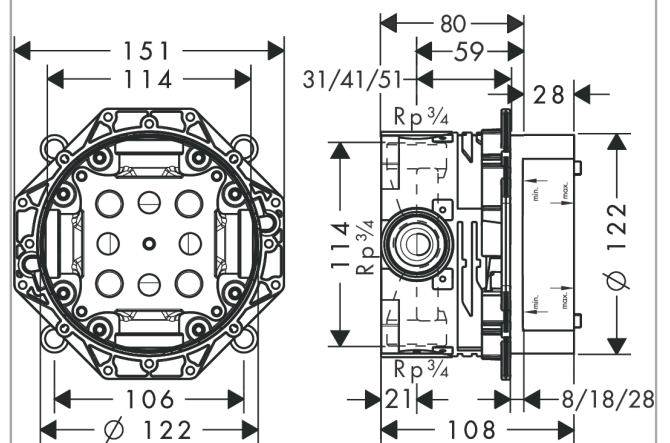

Basic set iBox universal 1/2" and 3/4"
 Surfaces: n.a. Art. no. : **01800180**

Description

product features

- suitable for all shower, bath and thermostat finish sets for concealed installation
- Connection thread Rp 3/4
- Operating pressure: min. 1 bar/max. 10 bar
- rotationally-symmetrical installation
- installation depth: from 80 to 108 mm
- WRAS 1907026
- WRAS 2104049
- Kiwa UK 1405706

Article Details

Price excl. VAT

£ 122.20

Certificates

kiwa

Product image

Scale drawing

Basic set iBox universal 1/2" and 3/4"
 Surfaces: n.a. Art. no. : **01800180**

Exploded Drawing

Year of production: >07/08

Basic set iBox universal 1/2" and 3/4"Surfaces: n.a. Art. no. : **01800180****Spare part list**

Year of production: >07/08

Pos.	Description	Art. no.	Price	PU
1	flushing unit complete	98560000	-	1
2	plug Ø 12 mm	97611000	-	1
3	O-ring 9x2	98119000	-	1
4	sealing foil	96445000	-	1
5	displacing ring	98797000	-	1
6	seal	97739000	-	1
7	reduction coupling	97759000	-	1
8	reduction coupling	97759980	-	1
9	extension 25 mm	13595000	-	1
10	fit-up aid	93500000	-	1
a	service set	92874000	-	1
b	fixation set	96615000	-	1