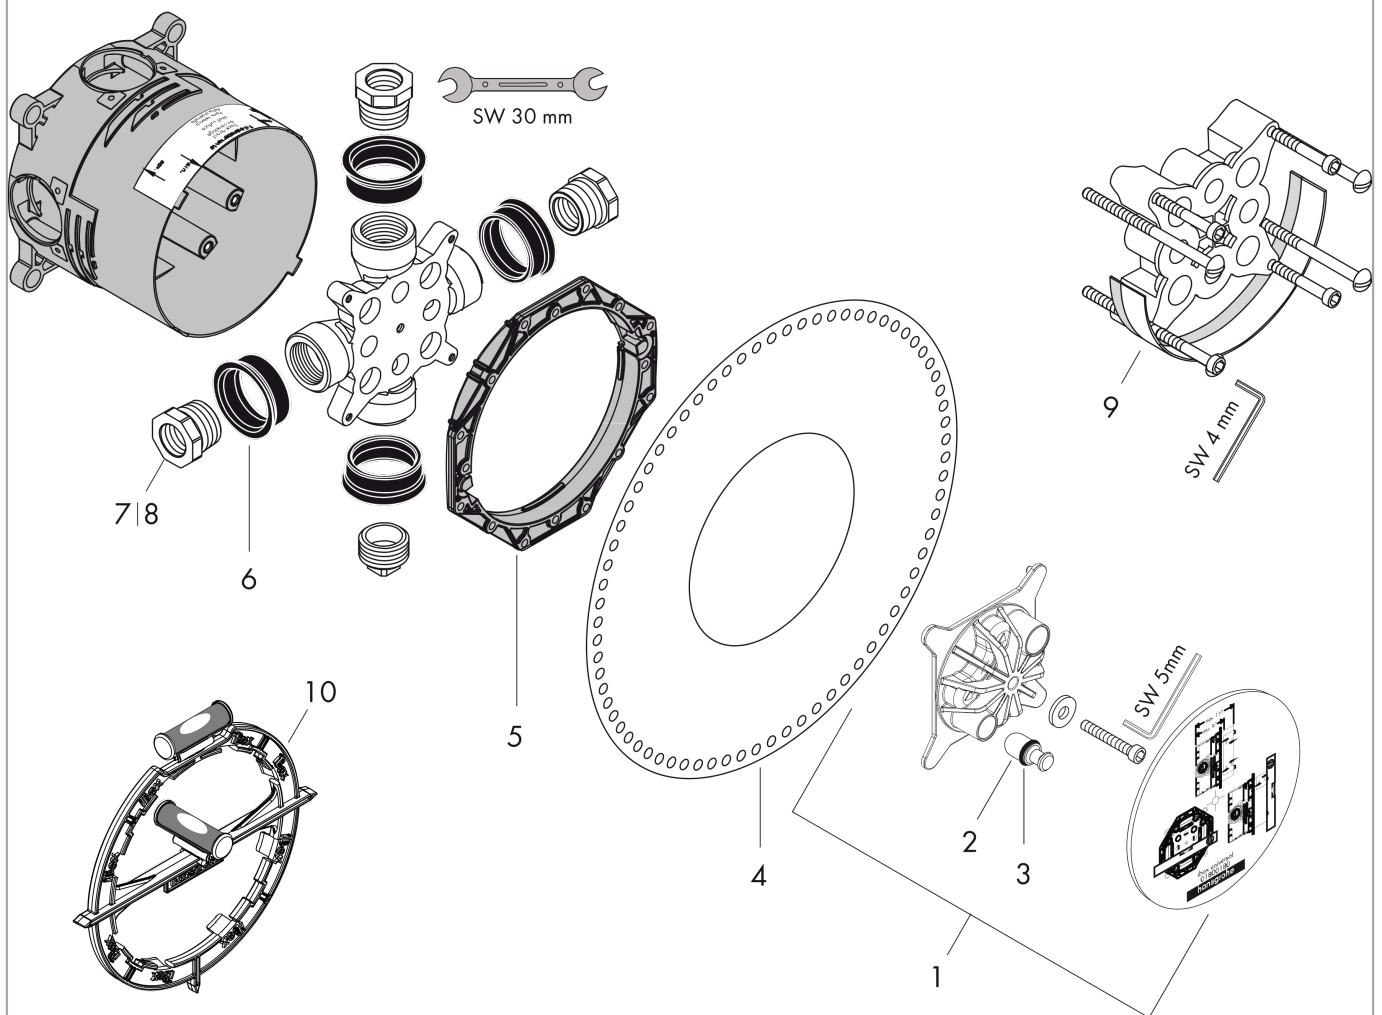

Basic set iBox universal 1/2" and 3/4"
 Surfaces: n.a. Art. no. : **01800180**

Description

product features

- suitable for all shower, bath and thermostat finish sets for concealed installation
- Connection thread Rp 3/4
- Operating pressure: min. 1 bar/max. 10 bar
- rotationally-symmetrical installation
- installation depth: from 80 to 108 mm
- WRAS 1907026
- WRAS 2104049
- Kiwa UK 1405706

Article Details

Price excl. VAT

£ 122.20

Certificates

kiwa

Product image

Scale drawing

Basic set iBox universal 1/2" and 3/4"
 Surfaces: n.a. Art. no. : **01800180**

Exploded Drawing

Year of production: >07/08

Basic set iBox universal 1/2" and 3/4"Surfaces: n.a. Art. no. : **01800180****Spare part list**

Year of production: >07/08

Pos.	Description	Art. no.	Price	PU
1	flushing unit complete	98560000	-	1
2	plug Ø 12 mm	97611000	-	1
3	O-ring 9x2	98119000	-	1
4	sealing foil	96445000	-	1
5	displacing ring	98797000	-	1
6	seal	97739000	-	1
7	reduction coupling	97759000	-	1
8	reduction coupling	97759980	-	1
9	extension 25 mm	13595000	-	1
10	fit-up aid	93500000	-	1
a	service set	92874000	-	1
b	fixation set	96615000	-	1