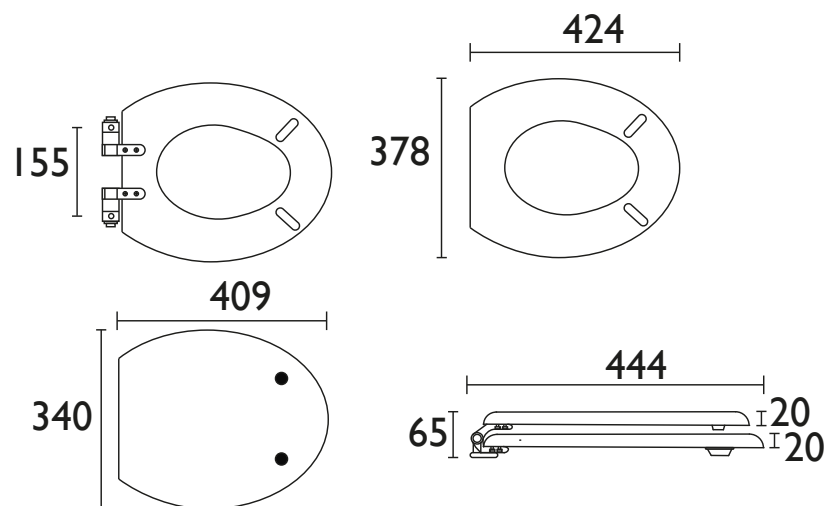

TSWGLI00SC

HERITAGE Furniture Range

Toilet Seat Soft Close Gold Hinges - White Gloss

Specification

Main Construction Material:	MDF
Finish:	White Gloss
Weight (kg):	3.35
Weight Including Packaging (kg):	3.61
Assembly Required:	Yes
What's Included?:	x1 Toilet Seat, x2 Hinges, x4 Buffers, x1 Fitting Instructions

Dimensions (measurements in mm)

TECHNICAL DATA SHEET

HERITAGE[®]

BATHROOMS

DI