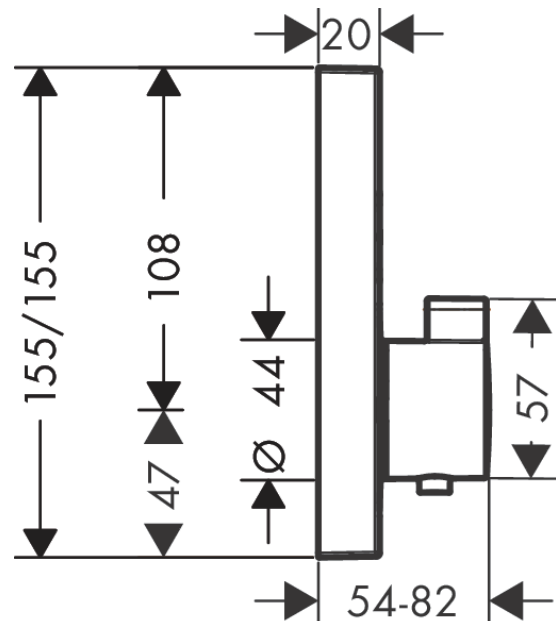

Scale drawing