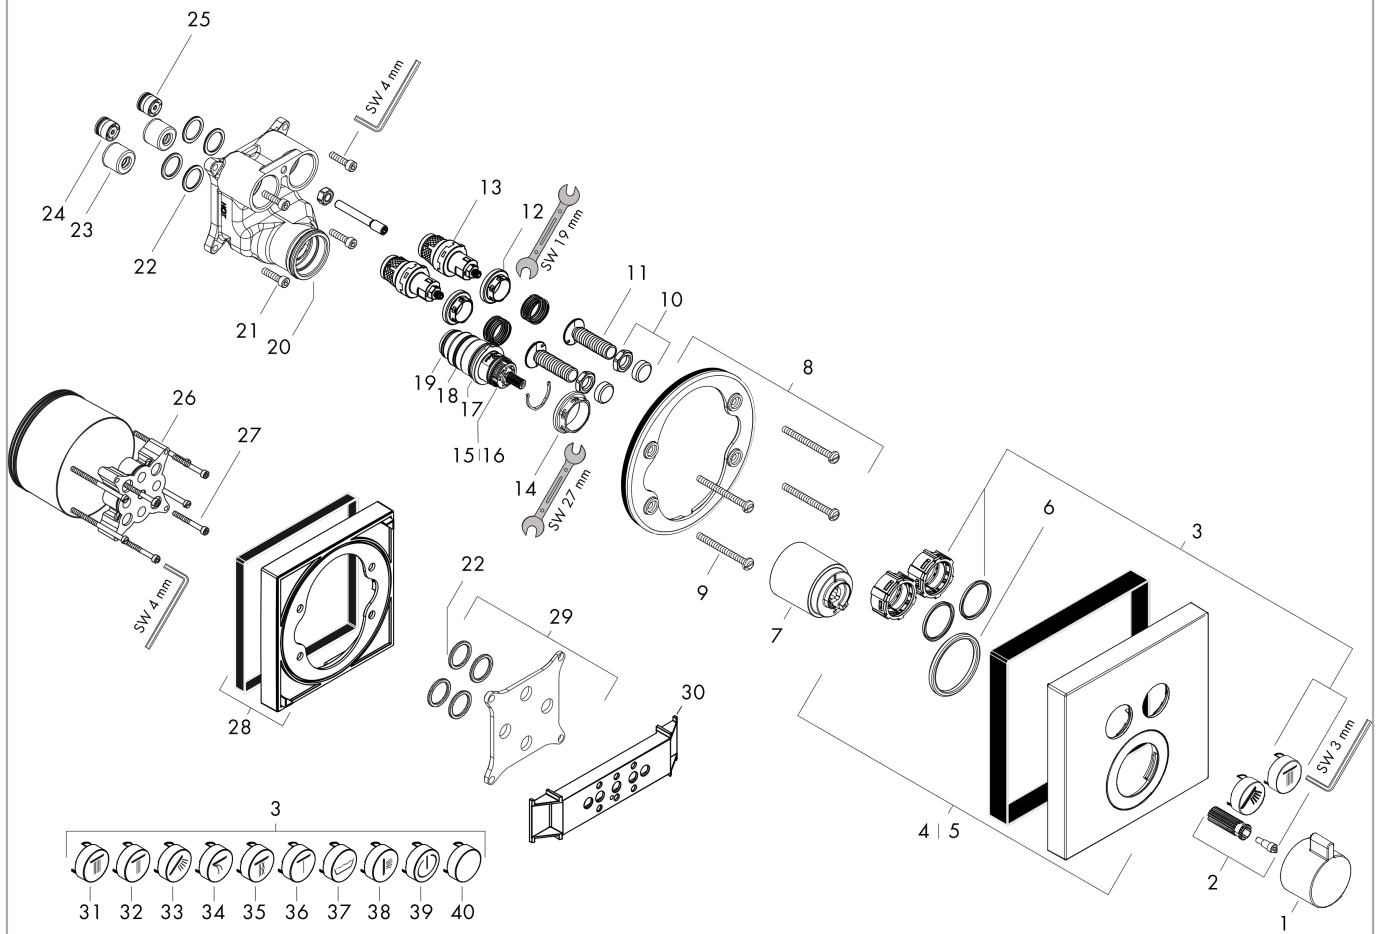

### Flowchart

**ShowerSelect**  
**Thermostatic mixer for concealed installation for 2 outlets**  
 Surfaces: **chrome** Art. no. : **15763000**

## Exploded Drawing

Year of production: >02/18

**ShowerSelect**  
**Thermostatic mixer for concealed installation for 2 outlets**  
 Surfaces: **chrome** Art. no. : **15763000**

## Spare part list

Year of production: >02/18

Pos.	Description	Art. no.	Price	PU
1	handle for thermostat	92215000	-	1
2	handle fixing set	95843000	-	1
3	set of symbols	92218000	-	1
4	escutcheon 155 / 155 mm	92217000	-	1
5	escutcheon for exchanged connections	92393000	-	1
6	O-ring 44x4	98471000	-	1
7	sleeve	92216000	-	1
8	holder for escutcheon	98793000	-	1
9	set of fixing screws	96454000	-	1
10	nut and flange	92696000	-	1
11	Select-adapter	92219000	-	1
12	nut	98368000	-	1
13	shut off unit	95758000	-	1
14	nut	98913000	-	1
15	thermostat cartridge	98282000	-	1
16	cartridge for exchanged connections	92373000	-	1
17	O-ring 25x2,5	92146000	-	1
18	O-ring 25x1,5	98146000	-	1
19	O-ring 20x1,5	98197000	-	1
20	O-ring 36x2	98156000	-	1
21	set of screws	96525000	-	1
22	O-ring 16x2	98133000	-	1
23	noise reduction	94073000	-	1
24	non return valve (pressure-resistant up to 2 MPa)	92594000	-	1
25	non return valve	97980000	-	1
26	extension 25 mm	13595000	-	1
27	set of fixing screws	97747000	-	1
28	extension 22 mm	13593000	-	1
29	compensation set 1°	95521000	-	1
30	fit-up aid	92540000	-	1
31	symbol head shower Rain large	93571880	-	1
32	symbol head shower Rain small	93572880	-	1
33	symbol handshower	93573880	-	1
34	symbol Flood jet	93574880	-	1
35	symbol Whirl	93575880	-	1
36	symbol Mono	93576880	-	1
37	symbol tub	93577880	-	1
38	symbol body shower	93578880	-	1
39	symbol ON/OFF	93579880	-	1
40	pushbutton	93955880	-	1
a	concealed item	01800180	-	1